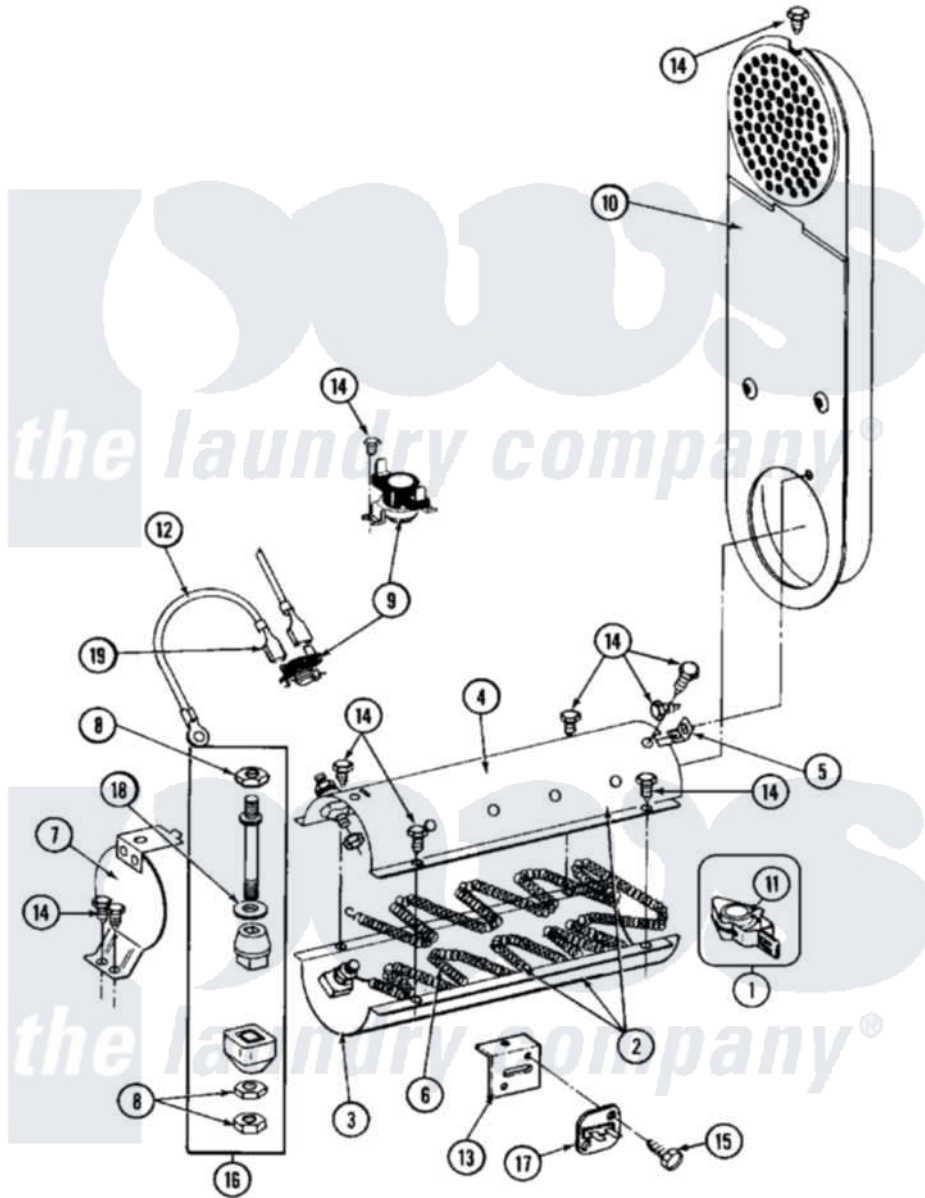

# Maytag MDE26PCAEW 07 - HEATER (A3 SERIES)

Maytag Residential Maytag MDE26PCAEW Dryer Parts Parts Diagram 07 - HEATER (A3 SERIES)  
 Click on the part number to view part

Item	Original Part Number	Replaced By	Status	Part Description
001	211294	<a href="#">90767</a>		Screw, 8A X 3/8 HeX Washer Head Tapping
002	NLA		Not Available	INLET DUCT ASSY.
003	<a href="#">314995</a>			Enclosure, Heater
004	<a href="#">315346</a>			Bracket, Thermal Fuse
005	NLA		Not Available	PART NOT USED
006	<a href="#">307473</a>			Fuse, Thermal
007	<a href="#">314998</a>			Insulator, Terminal
008	307187	<a href="#">W10116747</a>		Heater
009	<a href="#">314999</a>			Shield, Radiant
010	NLA		Not Available	SCREW
011	<a href="#">303396</a>			Thermostat, Hi-Limit
"	<a href="#">Y307173</a>			Wire, Jumper
012	<a href="#">Y308260</a>			Heater Assembly Complete