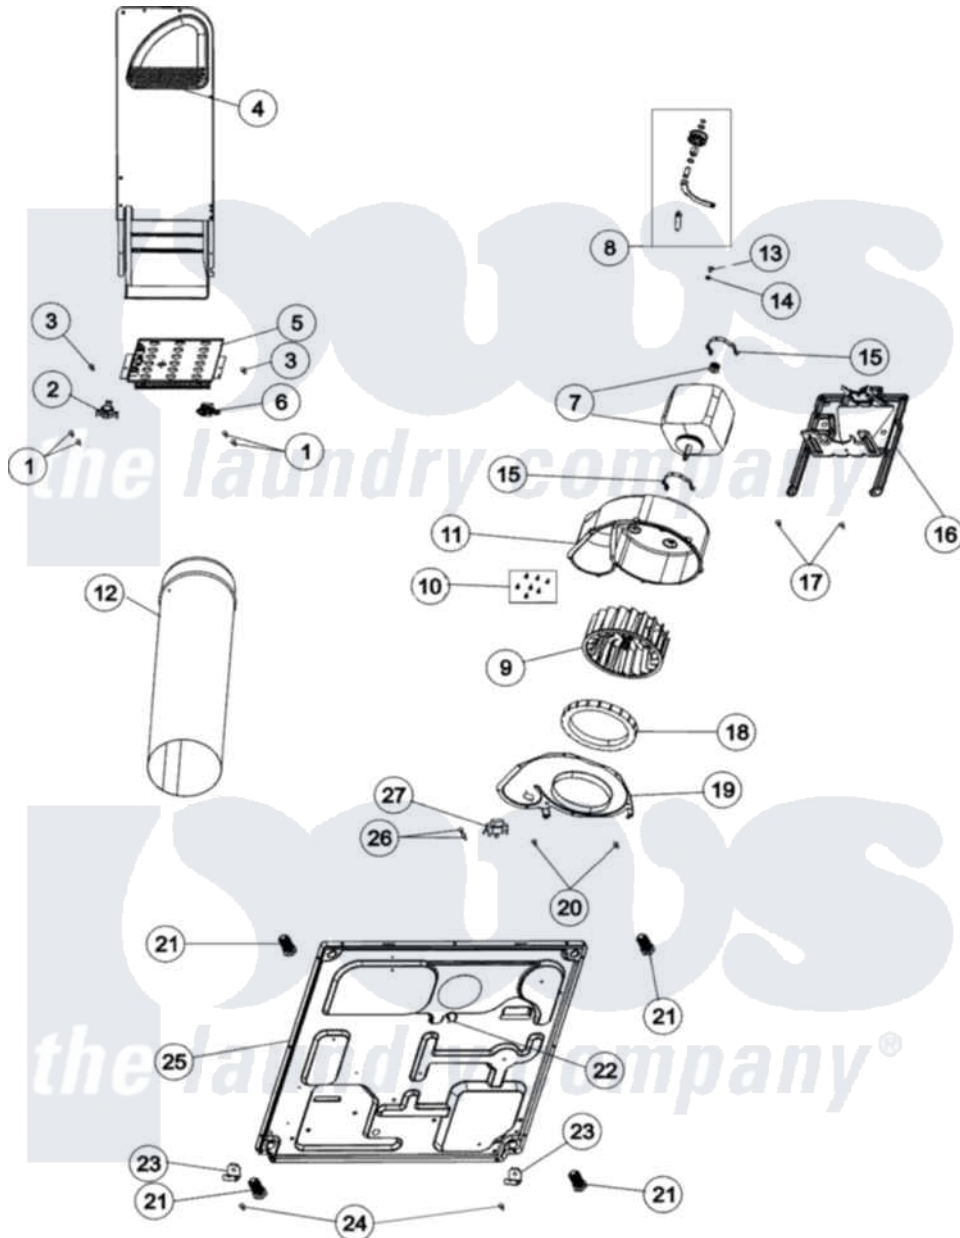

Maytag MDE2706AYW 01 - BASE, HEATER & MOTOR

Maytag Residential Maytag MDE2706AYW Dryer Parts Parts Diagram 01 - BASE, HEATER & MOTOR
 Click on the part number to view part

Item	Original Part Number	Replaced By	Status	Part Description
1	23222	3177991		Screw
2	Y62641	W10116735		Thermistor-Fix
3	503688			Screw, 10B-16 X .34 I
4	503605			Assembly, Heater Duct
5	Y503978			Assembly, Heater Kit
6	40113801			Fuse, Thermal
7	2200376			Motor
8	37001287			Assembly, Idler Lever/Shaft/Pulley
9	56000	510139P		Assembly Blower Fan Package
10	31260			Screw, No.8 X 3/8 Ind H
11	56020			Housing, Blower
12	505518			Duct, Exhaust
13	500824			Screw, 1/4-20 Unc Hex
14	27001225			Nut, Jam Mid Lock 1/4-20
15	V58017	660658		Clamp, Motor Mounting

15	130047	000000	343481 685441
16	503613		Mount, Motor
17	27001200		Screw
18	37001119		Seal, Blower Housing
19	500078	511969P	Kit Blower Housing And Cover
20	503688		Screw, 10B-16 X .34 I
21	Y500101		Leg, Leveling
22	504034		Clip, Wire
23	37001145		Clip, Front Panel
24	27001200		Screw
25	37001156		Dryer Base
26	Y501086	90767	Screw, 8A X 3/8 HeX Washer Head Tapping
27	37001136		Thermostat, Cycling 146F