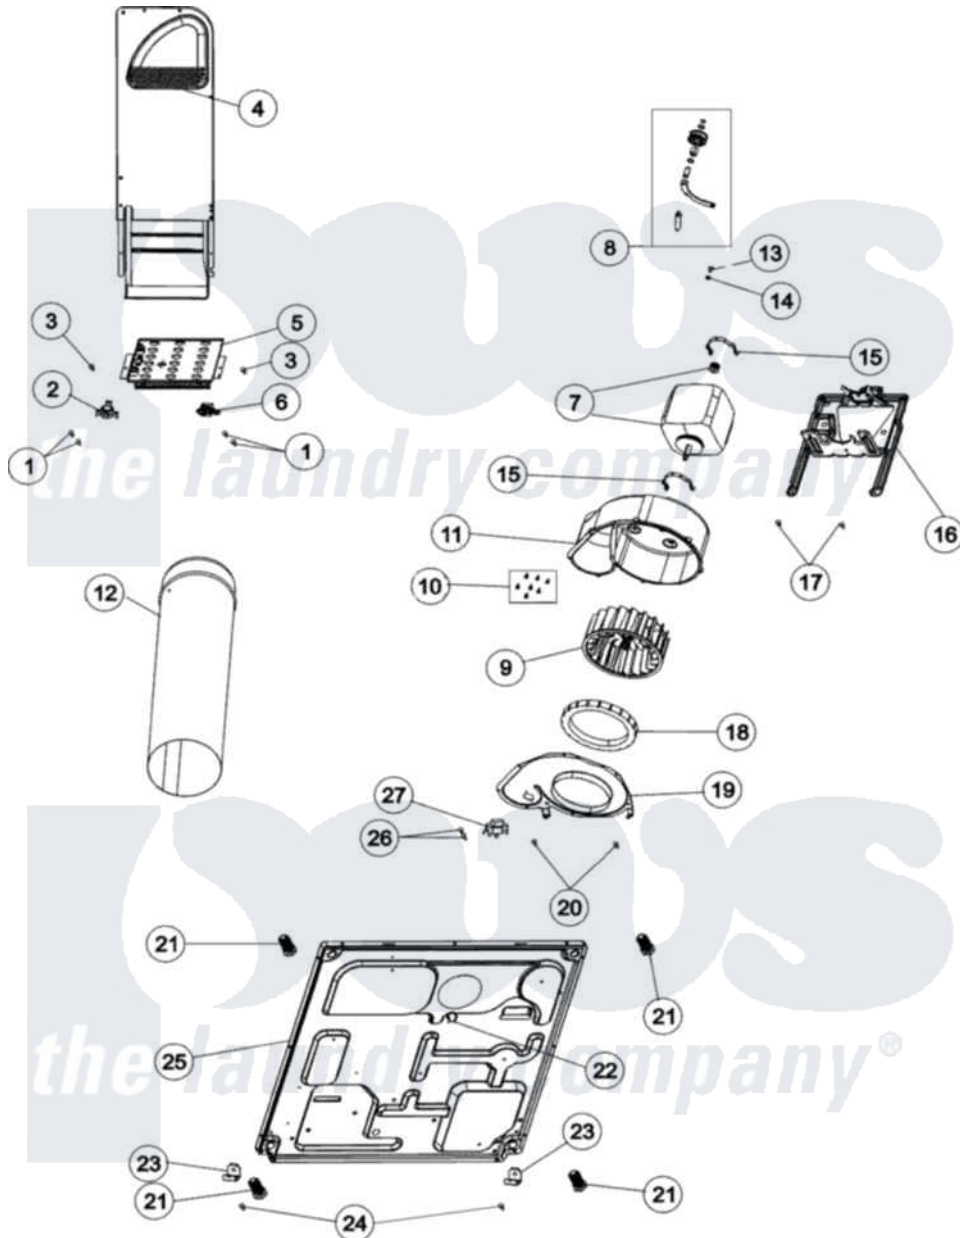

Maytag MDE2706AZW 01 - BASE, HEATER & MOTOR

Maytag Residential Maytag MDE2706AZW Dryer Parts Parts Diagram 01 - BASE, HEATER & MOTOR
 Click on the part number to view part

Item	Original Part Number	Replaced By	Status	Part Description
1	23222	3177991		Screw
2	Y62641	W10116735		Thermistor-Fix
3	503688			Screw, 10B-16 X .34 I
4	503605			Assembly, Heater Duct
5	61195	61927		Heater Assembly
6	40113801			Fuse, Thermal
7	2200376			Motor
8	37001287			Assembly, Idler Lever/Shaft/Pulley
9	56000	510139P		Assembly Blower Fan Package
10	31260			Screw, No.8 X 3/8 Ind H
11	56020			Housing, Blower
12	505518			Duct, Exhaust
13	500824			Screw, 1/4-20 Unc Hex
14	27001225			Nut, Jam Mid Lock 1/4-20
15	V58017	660658		Clamp, Motor Mounting

15	130047	000000	343481 685441
16	503613		Mount, Motor
17	27001200		Screw
18	37001119		Seal, Blower Housing
19	500078	511969P	Kit Blower Housing And Cover
20	503688		Screw, 10B-16 X .34 I
21	Y500101		Leg, Leveling
22	504034		Clip, Wire
23	37001145		Clip, Front Panel
24	27001200		Screw
25	37001156		Dryer Base
26	501086	90767	Screw, 8A X 3/8 HeX Washer Head Tapping
27	37001136		Thermostat, Cycling 146F