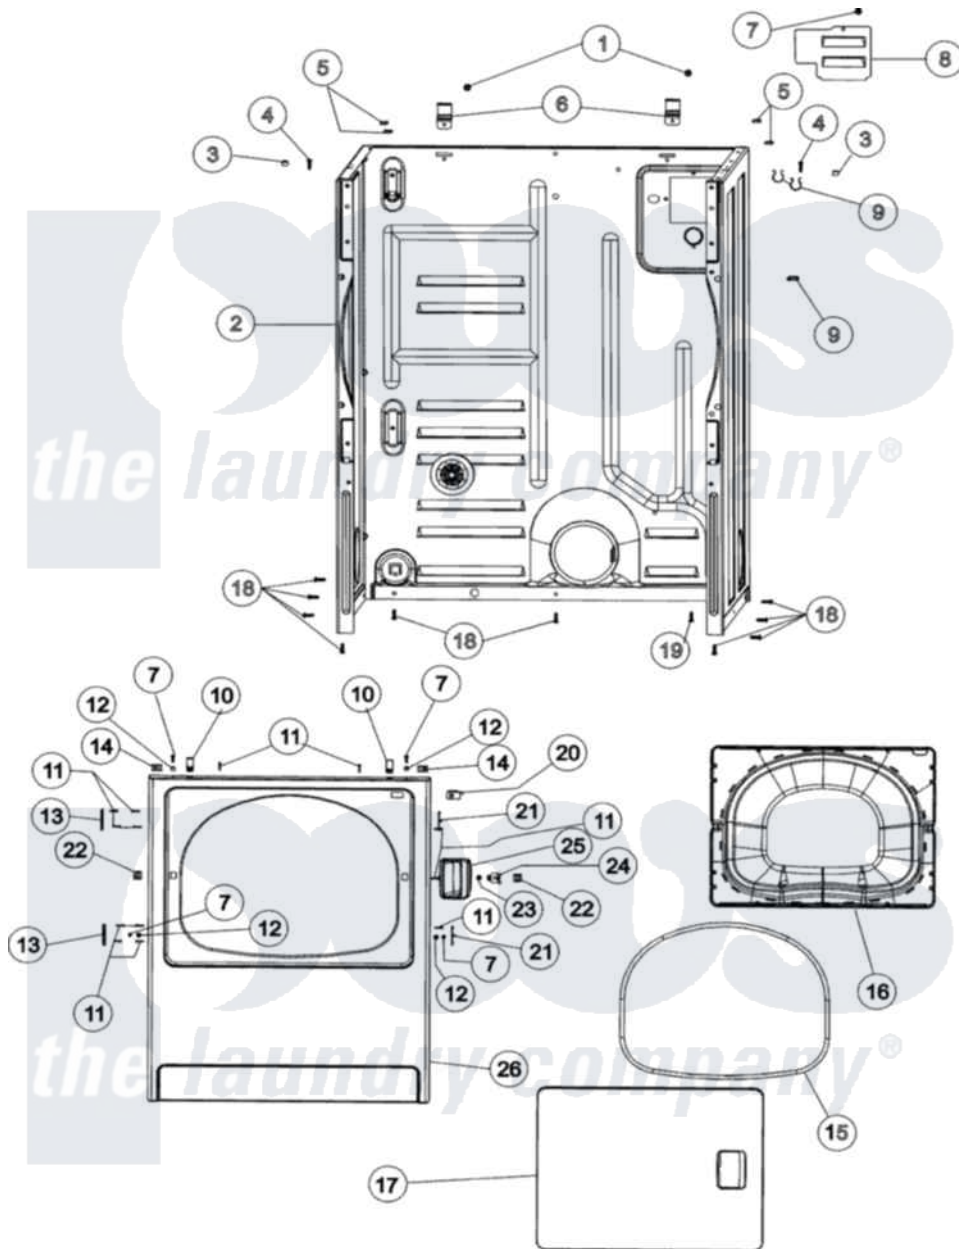

Maytag MDE2706AZW 02 - CABINET & FRONT PANEL

Maytag Residential Maytag MDE2706AZW Dryer Parts Parts Diagram 02 - CABINET & FRONT PANEL
 Click on the part number to view part

Item	Original Part Number	Replaced By	Status	Part Description
1	503688			Screw, 10B-16 X .34 I
2	37001155	37001284		Cabinet As Pack
3	505187			Locator, Panel
4	32671	Y014874		Screw, Idler Arm And Sleeve
5	Y56128			Pad, Bumper
6	500003			Hinge, Top
7	32671	Y014874		Screw, Idler Arm And Sleeve
8	503293			Plate, Access Cover
9	504034			Clip, Wire
10	25-7220			Clip, Cabinet Top
11	37001030			Screw, No.8ab-16 x 3/4 Fh
12	505187			Locator, Panel
13	Y503676			Hinge, Door And Top
14	213280	204439		Screw And Fstner Assembly
15	504005	511056		Seal Front Panel
16	37001028			Seal And Liner, Assembly

17	37001029		Door, Dryer
18	27001200		Screw
19	20530		Screw, 10-24 x 3/8 Hex
20	Y504570	W10169313	Switch-Dor
21	503126		Plug, Hinge Hole
22	54660	LA-1003	Door Catch Kit
23	500039	510181	Strike Doormetal
24	40116201		Bracket, Door Strike
25	33001241		Handle, Door
26	37001154		Front Panel - White