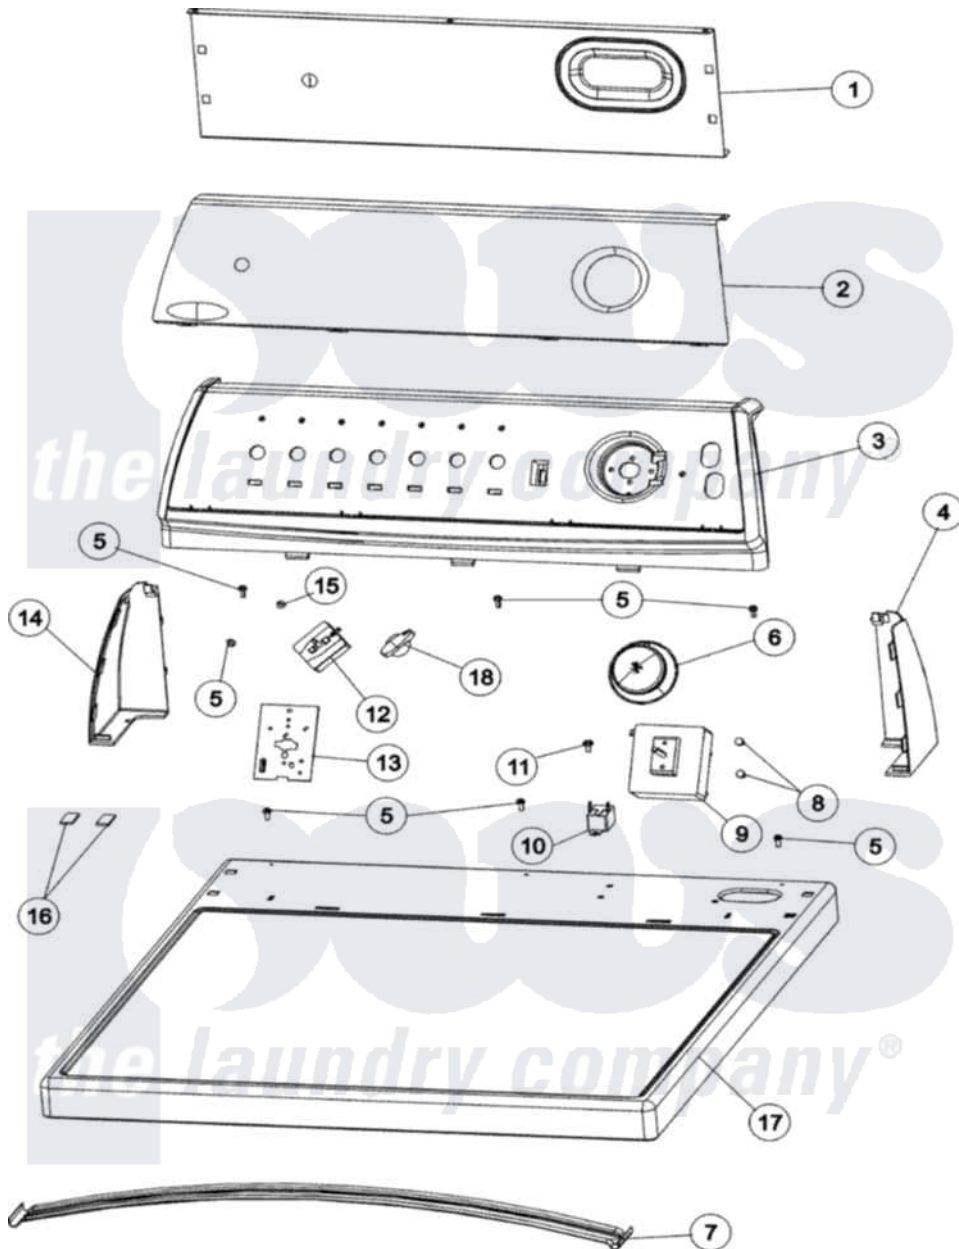

Maytag MDE2706AZW 03 - CONTROL PANEL & TOP

Maytag [Residential Maytag MDE2706AZW Dryer Parts](#) Parts Diagram 03 - CONTROL PANEL & TOP
 Click on the part number to view part

| Item | Original Part Number | Replaced By | Status | Part Description |
|------|--------------------------|-------------------------|---------------|---|
| 1 | 37001233 | | | Shield, Backguard |
| 2 | 37001208 | | | Facia |
| 3 | 21001965 | | | Frame, Control Panel, Support |
| 4 | 21001523 | | | Endcap |
| 5 | 501086 | 90767 | | Screw, 8A X 3/8 HeX Washer Head Tapping |
| 6 | 31001567 | | | Knob/Skirt, Timer |
| 7 | 56486 | | Not Available | BRACE, TOP |
| 8 | 37001031 | 3370225 | | Screw |
| 9 | 37001240 | | | Timer - Dryer |
| 10 | 53-1639 | | | Buzzer Assembly |
| 11 | 503688 | | | Screw, 10B-16 X .34 I |
| 12 | 37001164 | | | Switch, Temp - 3 Position |
| 13 | 21001517 | | | Shield, Control |
| 14 | 21001519 | | | Endcap |
| 15 | 31260 | | | Screw, No.8 X 3/8 Ind H |
| 16 | 500121 | 510189 | | Pad Felt |