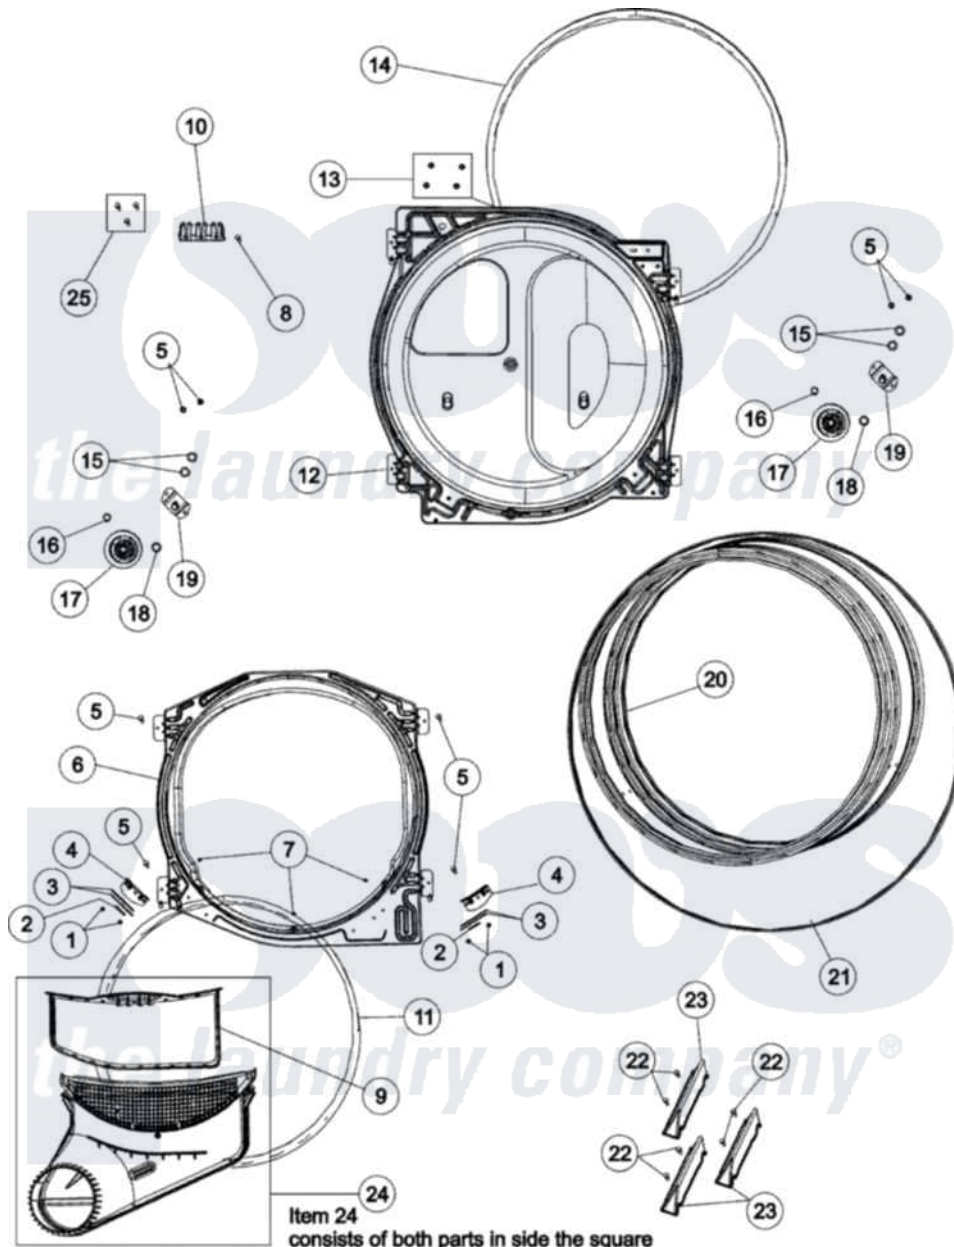

Maytag MDE2706AZW 05 - TUMBLER

Maytag [Residential Maytag MDE2706AZW Dryer Parts](#) Parts Diagram 05 - TUMBLER
 Click on the part number to view part

Item	Original Part Number	Replaced By	Status	Part Description
1	37001031	3370225		Screw
2	500121	510189		Pad Felt
3	40116501	37001298		Glide- Dry
4	37001036			Bracket, Cylinder Glide
5	503661	27001200		Screw
6	503756W			Assembly, Blkhd Front CO
7	37001030			Screw, No.8ab-16 x 3/4 Fh
8	501285			Screw, No.12 X 9/16-Pla
9	37001142			Filter, Lint
10	61923			Block, Terminal
11	37001132			Seal, Cylinder
12	504801W	502614WP		Bulkhead, Rear
13	503688			Screw, 10B-16 X .34 I
14	37001132			Seal, Cylinder
15	52549			Washer, 501 ID X3/4 Odx
16	23748			Ring, Retaining

17	37001042		Assembly, Cylinder Roller
18	Y504082		Washer, Wave
19	40113601		Assembly, Roller Brkt
20	504467W	504467WP	Cylinder Assembly
21	40111201		Belt, Cylinder
22	Y62588		Screw, 10BT-12 X 1 Tap
23	37001125	12002559	Baffle Kit
24	37001141		Air Duct Assembly
25	37001300		Screw Package, Terminal Block