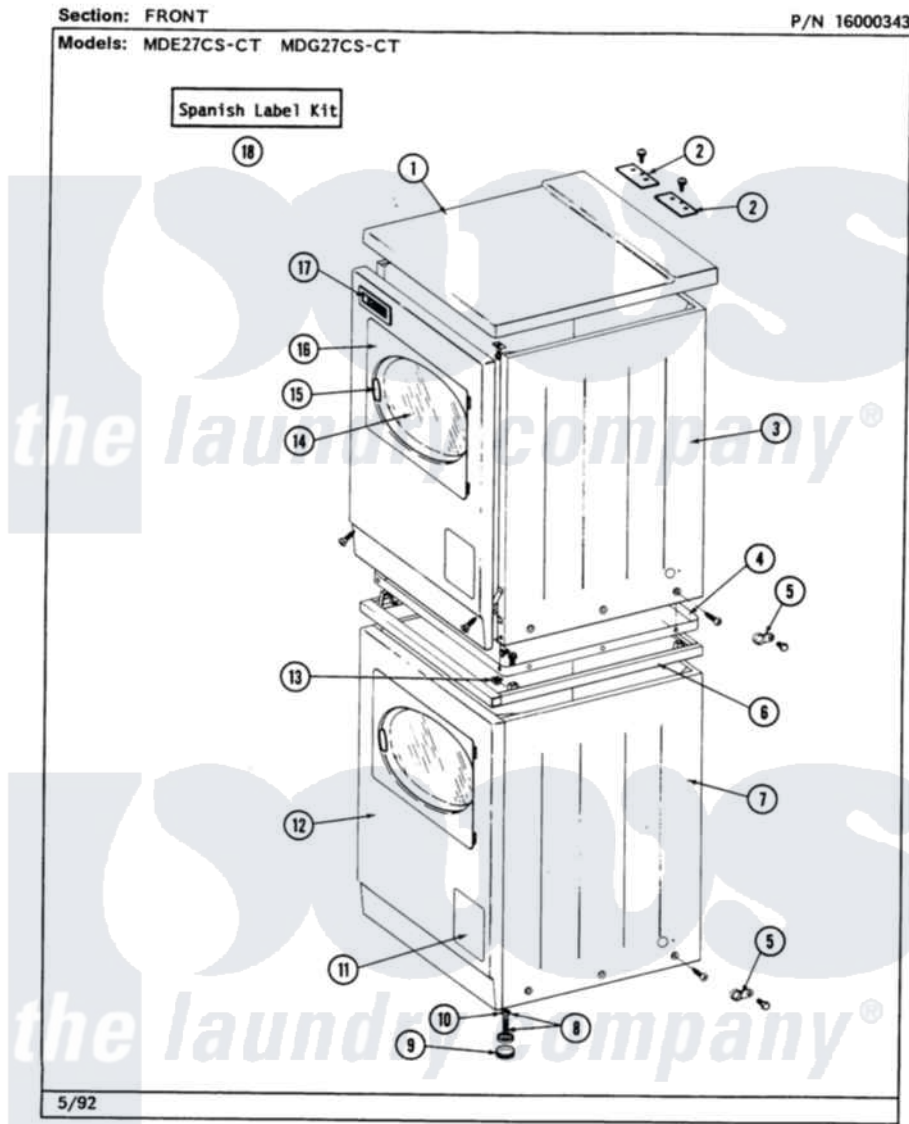

Maytag MDE27CSACL 01 - FRONT

2

Maytag Residential Maytag MDE27CSACL Dryer Parts Parts Diagram 01 - FRONT
 Click on the part number to view part

Item	Original Part Number	Replaced By	Status	Part Description
001	307104			Top Cover Assembly
"	NLA		Not Available	(ALM)
002	NLA		Not Available	TOP COVER PLATE
"	Y313559			Screw
003	204445			Screw And Fastener Assembly
"	213007			Xfor Cabinet See Cabinet, Back
"	NLA		Not Available	CABINET, UPPER (WHT)
004	314663	214354		Screw, Top Cover To Cabnt.
"	Y303361		Not Available	BASE ASSY. (UPPER & LOWER)
005	211168	W10139210		Screw, 8-18 X 5/16
"	910768	M0280301		Tie Electr
006	NLA		Not Available	SPACER ASSY (WHT)
007	307125		Not Available	CABINET, LOWER (WHITE)
"	NLA		Not Available	(ALM)
008	Y302699	22003428		Leg, Adjustable

009	210684		Foot, Adjustable Leg
010	210385		Lock Nut For Adjustable Leg
011	NLA	Not Available	PART NOT USED
012	204439		Screw And Fstner Assembly
"	NLA	Not Available	FRONT PANEL (WHT)
013	310933	33002194	Nut, Speed
014	308069	Not Available	DOOR, INNER W/GASKET
015	314939		Handle, Door
"	314974		Handle, Door
016	NLA	Not Available	DOOR ASSY. COMPLETE (WHT)
017	NLA	Not Available	NAME PLATE
018	NLA	Not Available	SPANISH LABEL KIT