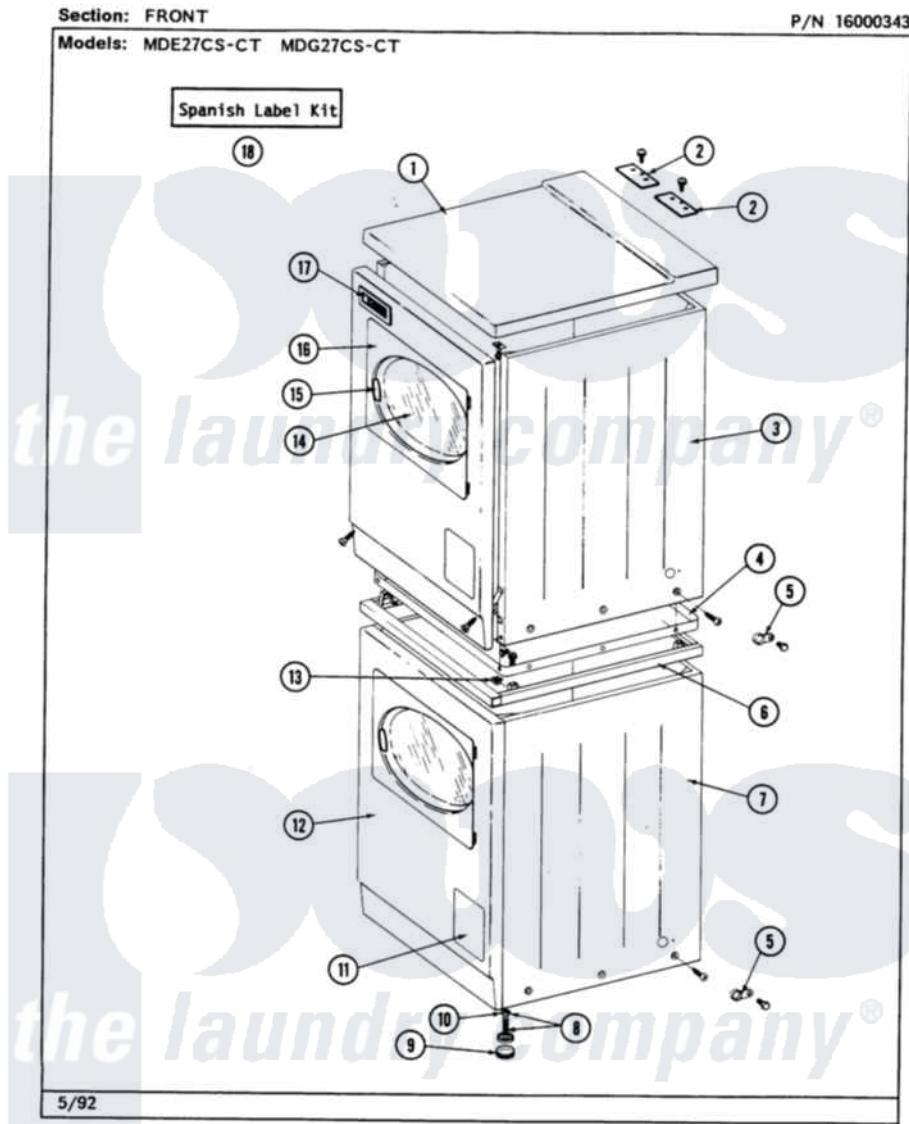

# Maytag MDE27CSACW 01 - FRONT

2

Maytag [Residential Maytag MDE27CSACW Dryer Parts](#) Parts Diagram 01 - FRONT  
 Click on the part number to view part

Item	Original Part Number	Replaced By	Status	Part Description
001	<a href="#">307104</a>			Top Cover Assembly
"	NLA		Not Available	(ALM)
002	NLA		Not Available	TOP COVER PLATE
"	<a href="#">Y313559</a>			Screw
003	<a href="#">204445</a>			Screw And Fastener Assembly
"	<a href="#">213007</a>			Xfor Cabinet See Cabinet, Back
"	NLA		Not Available	CABINET, UPPER (WHT)
004	314663	<a href="#">214354</a>		Screw, Top Cover To Cabnt.
"	Y303361		Not Available	BASE ASSY. (UPPER & LOWER)
005	211168	<a href="#">W10139210</a>		Screw, 8-18 X 5/16
"	910768	<a href="#">M0280301</a>		Tie Electr
006	NLA		Not Available	SPACER ASSY (WHT)
007	307125		Not Available	CABINET, LOWER (WHITE)
"	NLA		Not Available	(ALM)
008	Y302699	<a href="#">22003428</a>		Leg, Adjustable

009	<a href="#">210684</a>		Foot, Adjustable Leg
010	<a href="#">210385</a>		Lock Nut For Adjustable Leg
011	NLA	Not Available	PART NOT USED
012	<a href="#">204439</a>		Screw And Fstner Assembly
"	NLA	Not Available	FRONT PANEL (WHT)
013	310933	<a href="#">33002194</a>	Nut, Speed
014	308069	Not Available	DOOR, INNER W/GASKET
015	<a href="#">314939</a>		Handle, Door
"	<a href="#">314974</a>		Handle, Door
016	NLA	Not Available	DOOR ASSY. COMPLETE (WHT)
017	NLA	Not Available	NAME PLATE
018	NLA	Not Available	SPANISH LABEL KIT