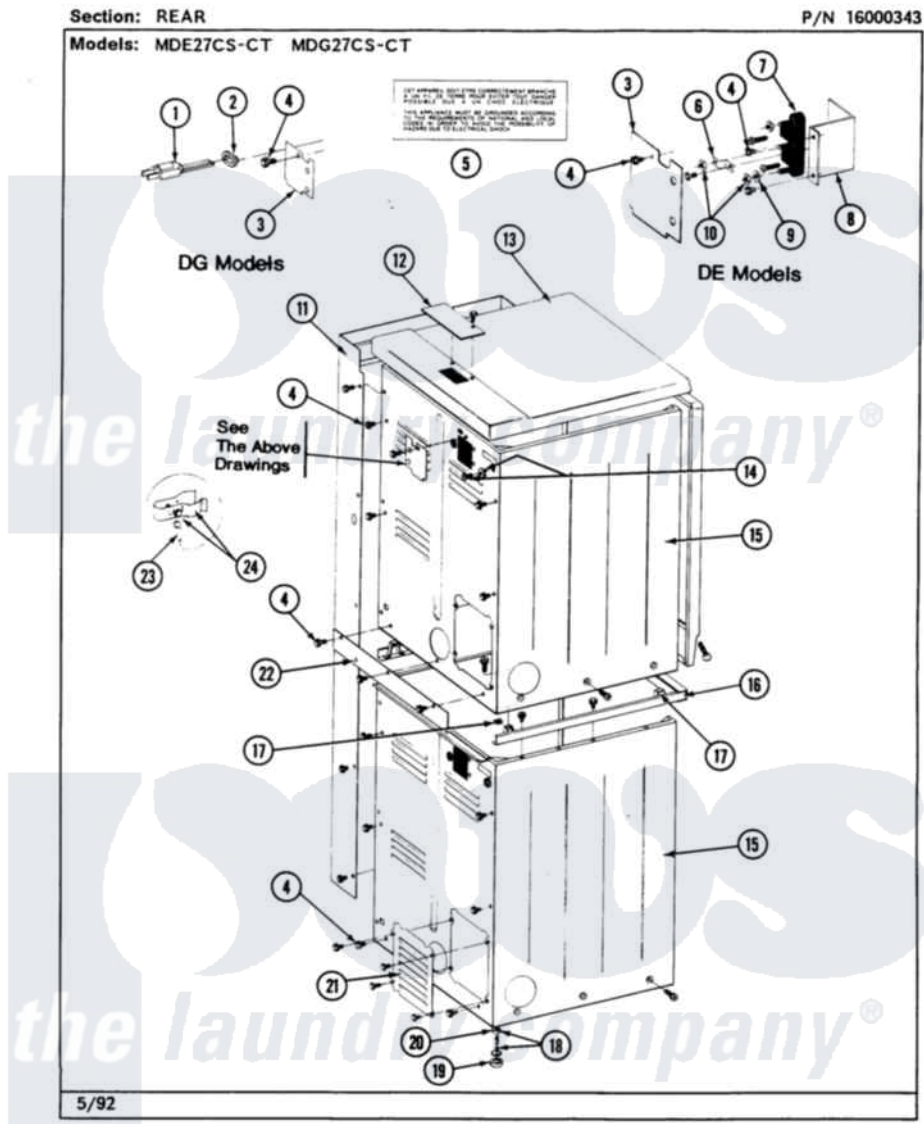

# Maytag MDE27CSACW 02 - REAR

8

Maytag Residential Maytag MDE27CSACW Dryer Parts Parts Diagram 02 - REAR

Click on the part number to view part

Item	Original Part Number	Replaced By	Status	Part Description
001	302521		Not Available	CORD, POWER PART NOT USED-GAS MODELS ONLY
002	<a href="#">211881</a>			Grommet, Cord Part Not Used-Gas Models Only
003	Y312905		Not Available	COVER, TERMINAL
004	<a href="#">Y313561</a>			Screw----NA
005	214519			LABEL, ELECTRICAL INSTR. PART NOT USED-GAS MODELS ONLY
006	Y311423	<a href="#">489483</a>		Screw 10-32 X 1/2
"	<a href="#">Y312184</a>			Strap, Grounding
007	<a href="#">400008</a>			Block, Terminal
"	Y312209	<a href="#">W10001200</a>		Screw
008	<a href="#">Y312904</a>			Bracket, Terminal Block
009	<a href="#">Y311270</a>			Washer, Terminal Block
010	311484	<a href="#">112432</a>		Nut
011	NLA		Not Available	SCREW
012	NLA		Not Available	TOP COVER PLATE

"	<a href="#">Y313559</a>		Screw
013	<a href="#">307104</a>		Top Cover Assembly
"	NLA	Not Available	(ALM)
014	NLA	Not Available	SCREW & WASHER ASSY.
015	<a href="#">213007</a>		Xfor Cabinet See Cabinet, Back
"	307125	Not Available	CABINET, LOWER (WHITE)
"	NLA	Not Available	(ALM)
"	Y310632	<a href="#">1163839</a>	Screw
016	911050	<a href="#">4312464</a>	Screw
"	NLA	Not Available	SPACER ASSY (WHT)
"	Y310632	<a href="#">1163839</a>	Screw
017	310933	<a href="#">33002194</a>	Nut, Speed
018	Y302699	<a href="#">22003428</a>	Leg, Adjustable
019	<a href="#">210684</a>		Foot, Adjustable Leg
020	<a href="#">210385</a>		Lock Nut For Adjustable Leg
021	211294	<a href="#">90767</a>	Screw, 8A X 3/8 HeX Washer Head Tapping
"	Y312951	Not Available	ACCESS COVER, BACK
"	<a href="#">Y313559</a>		Screw
022	NLA	Not Available	FILLER STRIP
"	Y310632	<a href="#">1163839</a>	Screw
023	<a href="#">311155</a>		Ground Wire And Clamp
024	<a href="#">301548</a>		Clamp, Ground Wire
"	<a href="#">313122</a>		Screw - Baffle To Tumbler