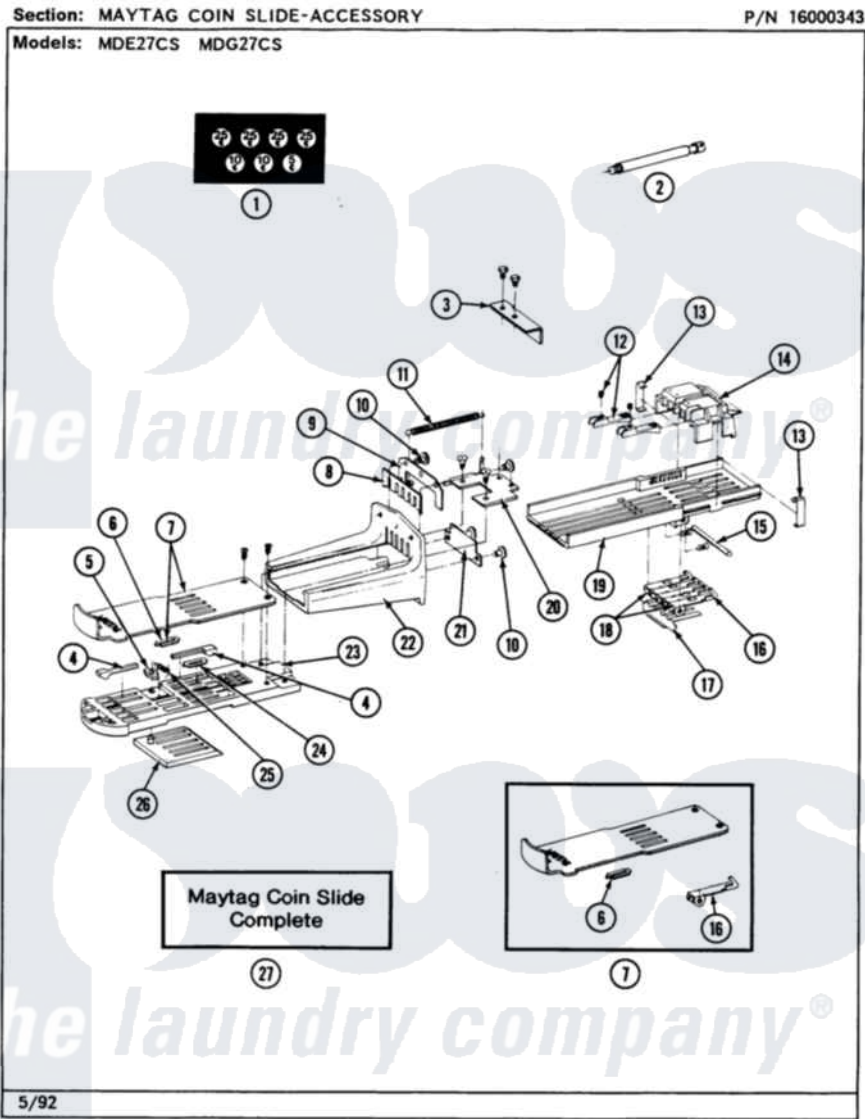

Maytag MDE27CSACW 05 - MAYTAG COIN SLIDE-ACCESSORY

18

Maytag Residential Maytag MDE27CSACW Dryer Parts Parts Diagram 05 - MAYTAG COIN SLIDE-ACCESSORY
 Click on the part number to view part

Item	Original Part Number	Replaced By	Status	Part Description
001	214648			Decal, Coinage
002	215559			Bolt, Coin Slide Locking
"	NLA		Not Available	LOCKING BOLT
003	314334			Bracket For Coin Slide
004	NLA		Not Available	PLUG, COIN OPENING
005	214572		Not Available	ARM, RATCHET
006	NLA		Not Available	NICKEL INSERT
007	214597			Screw
"	NLA		Not Available	SLIDE PLATE W/NICKEL INSERT
008	214578			Gate For Coin Opening
009	NLA		Not Available	RETAINER
010	NLA		Not Available	STUD
011	214581			Spring, Return
012	NLA		Not Available	MOVABLE COIN GAGE
013	214589			Clip, Spring
014	NLA		Not Available	MEASURING BLOCK ASSY.

015	NLA	Not Available	PIN
016	NLA	Not Available	LOWER GAGE ARM
017	214596		Spring For Lower Gage Arm
018	205343	Not Available	LOWER GAGE ARM ASSEMBLY
019	214594	Not Available	BASE INSERT FOR HOUSING
"	214597		Screw
020	214597		Screw
"	NLA	Not Available	END BRACKET
021	NLA	Not Available	RETAINER
022	214584	Not Available	HOUSING FOR COIN SLIDE
023	NLA	Not Available	SLIDE BODY
024	NLA	Not Available	DIME INSERT
025	214582		Spring For Ratchet Arm
026	NLA	Not Available	STUD
027	NLA	Not Available	MAYTAG COIN SLIDE