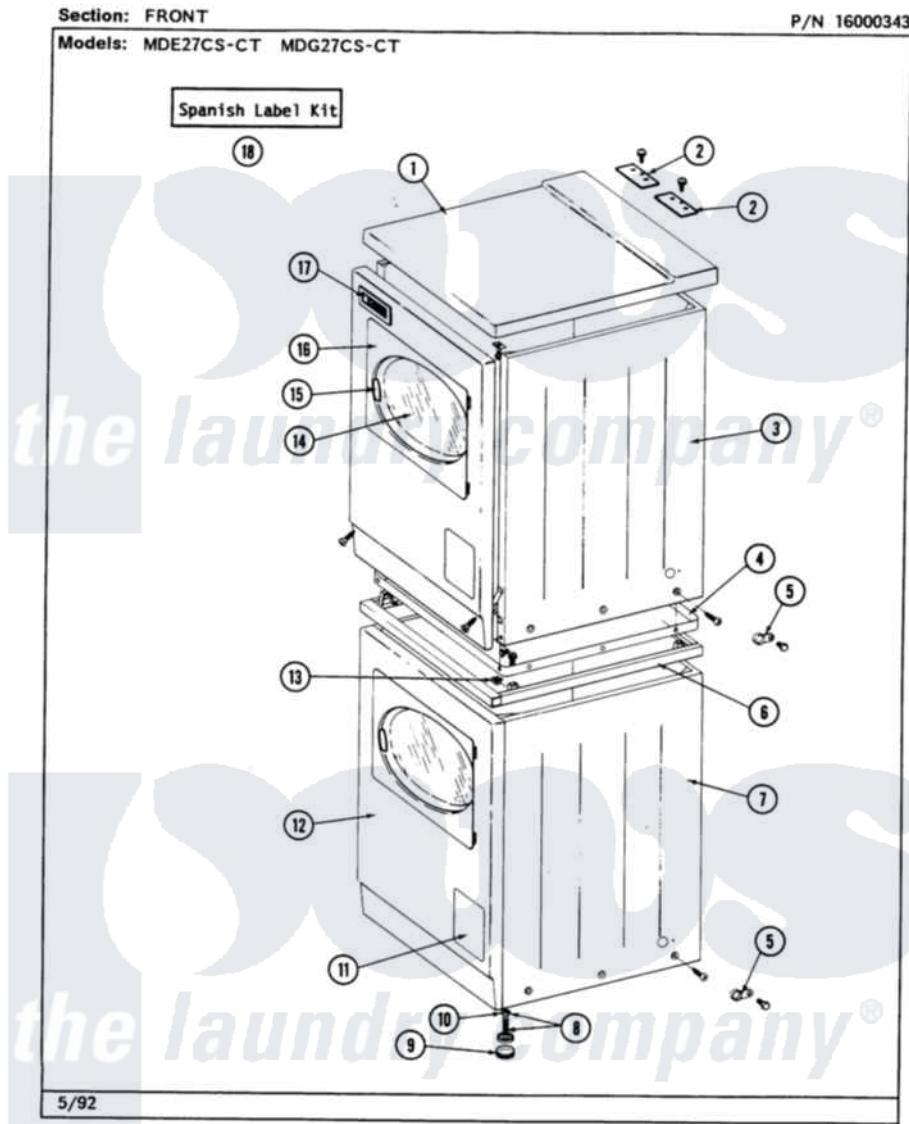

Maytag MDE27CSADW 01 - FRONT

2

Maytag [Residential Maytag MDE27CSADW Dryer Parts](#) Parts Diagram 01 - FRONT
 Click on the part number to view part

Item	Original Part Number	Replaced By	Status	Part Description
001	307104			Top Cover Assembly
002	NLA		Not Available	TOP COVER PLATE
"	Y313559			Screw
003	204445			Screw And Fastener Assembly
"	213007			Xfor Cabinet See Cabinet, Back
"	NLA		Not Available	CABINET, UPPER (WHITE)
004	314663	214354		Screw, Top Cover To Cabnt.
"	Y303361		Not Available	BASE ASSY. (UPPER & LOWER)
005	211168	W10139210		Screw, 8-18 X 5/16
"	910768	M0280301		Tie Electr
006	NLA		Not Available	SPACER ASSY, WHITE
007	307125		Not Available	CABINET, LOWER (WHITE)
008	Y302699	22003428		Leg, Adjustable
009	210684			Foot, Adjustable Leg
010	210385			Lock Nut For Adjustable Leg

011	NLA	Not Available	PART NOT USED
012	204439		Screw And Fstner Assembly
"	NLA	Not Available	FRONT PANEL-WHITE
013	310933	33002194	Nut, Speed
014	308069	Not Available	DOOR, INNER W/GASKET
015	314939		Handle, Door
016	NLA	Not Available	DOOR ASSY. COMPLETE (WHITE)
017	NLA	Not Available	NAME PLATE
018	NLA	Not Available	SPANISH LABEL KIT