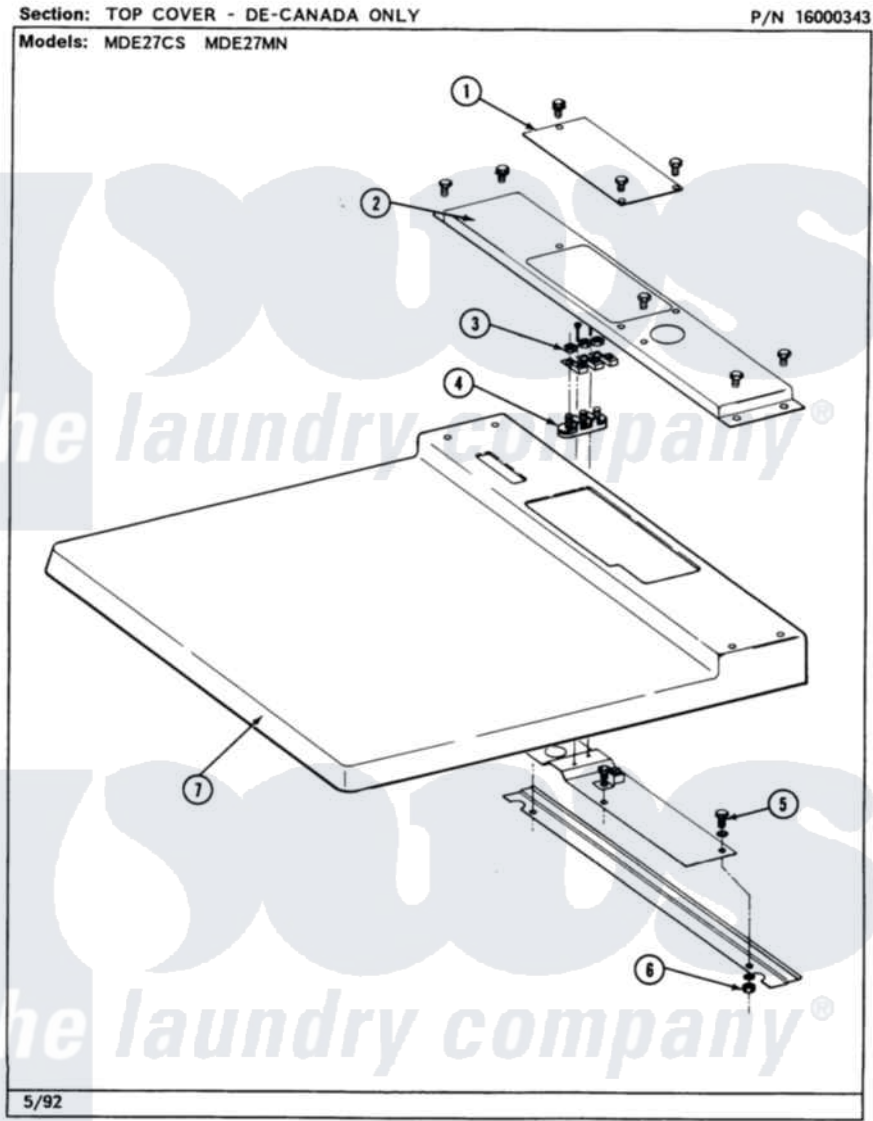

Maytag MDE27CSADW 03 - TOP COVER

10

Maytag Residential Maytag MDE27CSADW Dryer Parts Parts Diagram 03 - TOP COVER
 Click on the part number to view part

Item	Original Part Number	Replaced By	Status	Part Description
001	211294	90767		Screw, 8A X 3/8 HeX Washer Head Tapping
"	Y313559			Screw
"	Y314174			Terminal Cover - Canada
002	211294	90767		Screw, 8A X 3/8 HeX Washer Head Tapping
"	NLA		Not Available	CONDUIT ENTRANCE
"	Y313559			Screw
003	311484	112432		Nut
004	400008			Block, Terminal
"	Y312209	W10001200		Screw
005	NLA		Not Available	SCREW
006	Y052721			Nut, Terminal Block Plate
007	NLA		Not Available	TOP COVER-WHITE