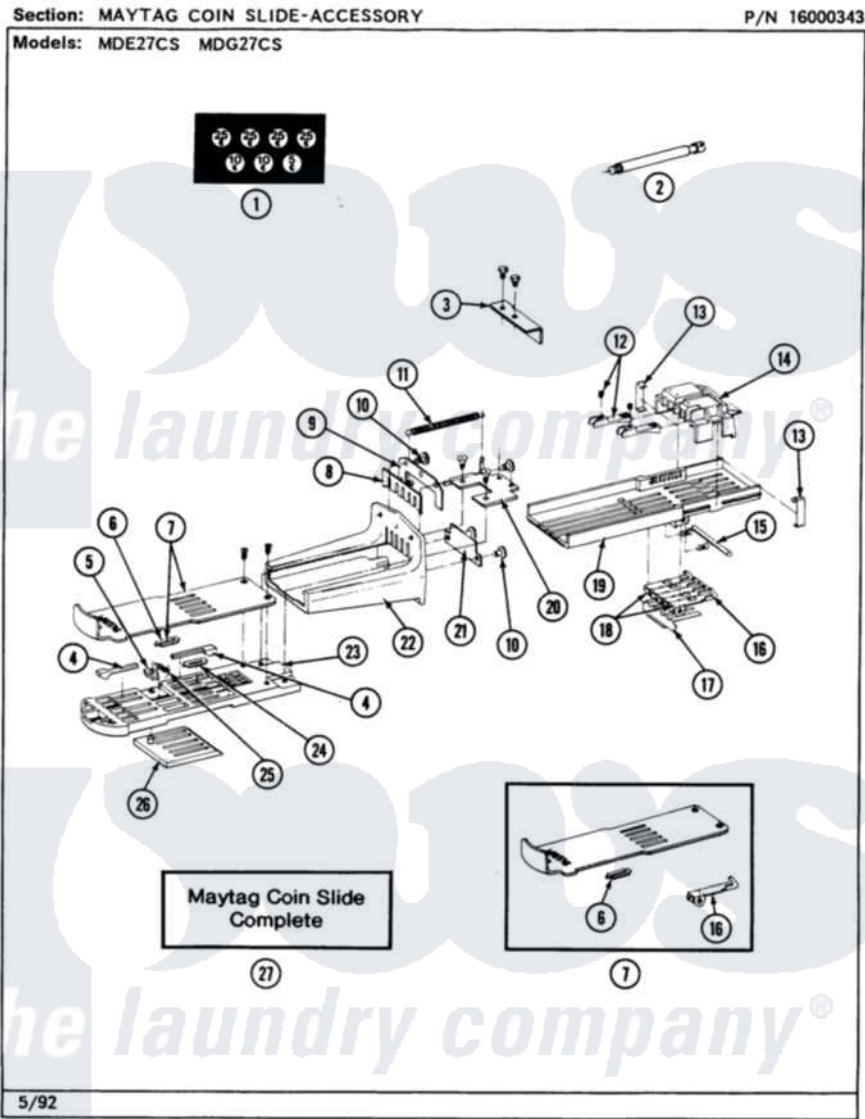

Maytag MDE27CSADW 06 - MAYTAG COIN SLIDE-ACCESSORY

Maytag Residential Maytag MDE27CSADW Dryer Parts Parts Diagram 06 - MAYTAG COIN SLIDE-ACCESSORY
 Click on the part number to view part

Item	Original Part Number	Replaced By	Status	Part Description
001	214648			Decal, Coinage
002	215559			Bolt, Coin Slide Locking
"	NLA		Not Available	LOCKING BOLT
003	314334			Bracket For Coin Slide
004	NLA		Not Available	PLUG, COIN OPENING
005	214572		Not Available	ARM, RATCHET
006	NLA		Not Available	NICKEL INSERT
007	214597			Screw
"	NLA		Not Available	SLIDE PLATE W/NICKEL INSERT
008	214578			Gate For Coin Opening
009	NLA		Not Available	RETAINER
010	NLA		Not Available	STUD
011	214581			Spring, Return
012	NLA		Not Available	MOVABLE COIN GAGE
013	214589			Clip, Spring
014	NLA		Not Available	MEASURING BLOCK ASSY.

015	NLA	Not Available	PIN
016	NLA	Not Available	LOWER GAGE ARM
017	214596		Spring For Lower Gage Arm
018	205343	Not Available	LOWER GAGE ARM ASSEMBLY
019	214594	Not Available	BASE INSERT FOR HOUSING
"	214597		Screw
020	214597		Screw
"	NLA	Not Available	END BRACKET
021	NLA	Not Available	RETAINER
022	214584	Not Available	HOUSING FOR COIN SLIDE
023	NLA	Not Available	SLIDE BODY
024	NLA	Not Available	DIME INSERT
025	214582		Spring For Ratchet Arm
026	NLA	Not Available	STUD
027	NLA	Not Available	MAYTAG COIN SLIDE