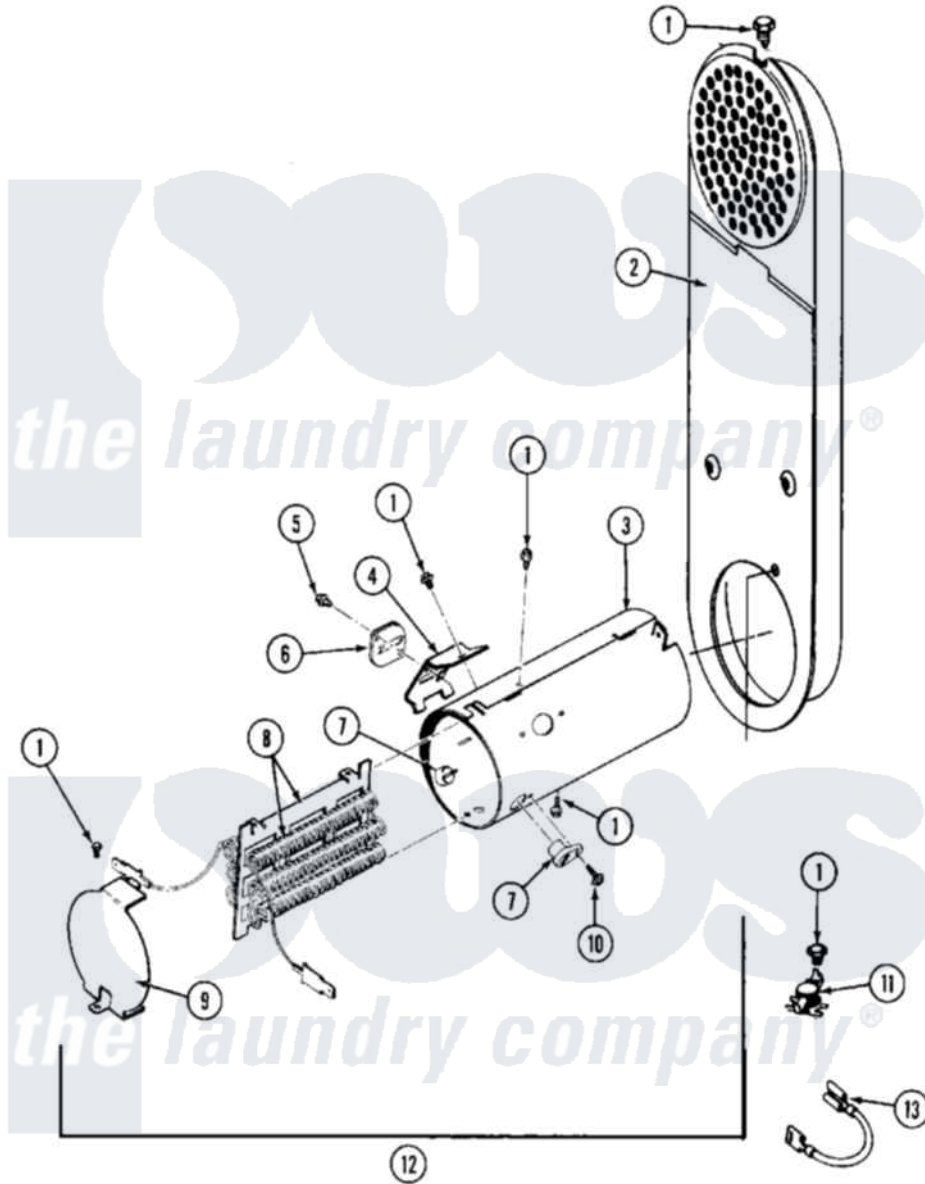

Maytag MDE27CSADW 09 - HEATER (A3 SERIES)

Maytag Residential Maytag MDE27CSADW Dryer Parts Parts Diagram 09 - HEATER (A3 SERIES)
 Click on the part number to view part

Item	Original Part Number	Replaced By	Status	Part Description
001	211294	90767		Screw, 8A X 3/8 HeX Washer Head Tapping
002	308503		Not Available	INLET DUCT ASSEMBLY
"	NLA		Not Available	INLET DUCT ASSY.
003	314995			Enclosure, Heater
004	315346			Bracket, Thermal Fuse
005	NLA		Not Available	SCREW, THERMAL FUSE
006	307473			Fuse, Thermal
007	314998			Insulator, Terminal
008	307185	308614		Heater Sub-Assembly
009	314999			Shield, Radiant
010	NLA		Not Available	SCREW, TERMINAL INSULATOR
011	303896			Hi-Limit Thermostat-Canada
"	308217			Thermostat, Hi-Limit
012	307179			Heater Assembly
013	Y307173			Wire, Jumper