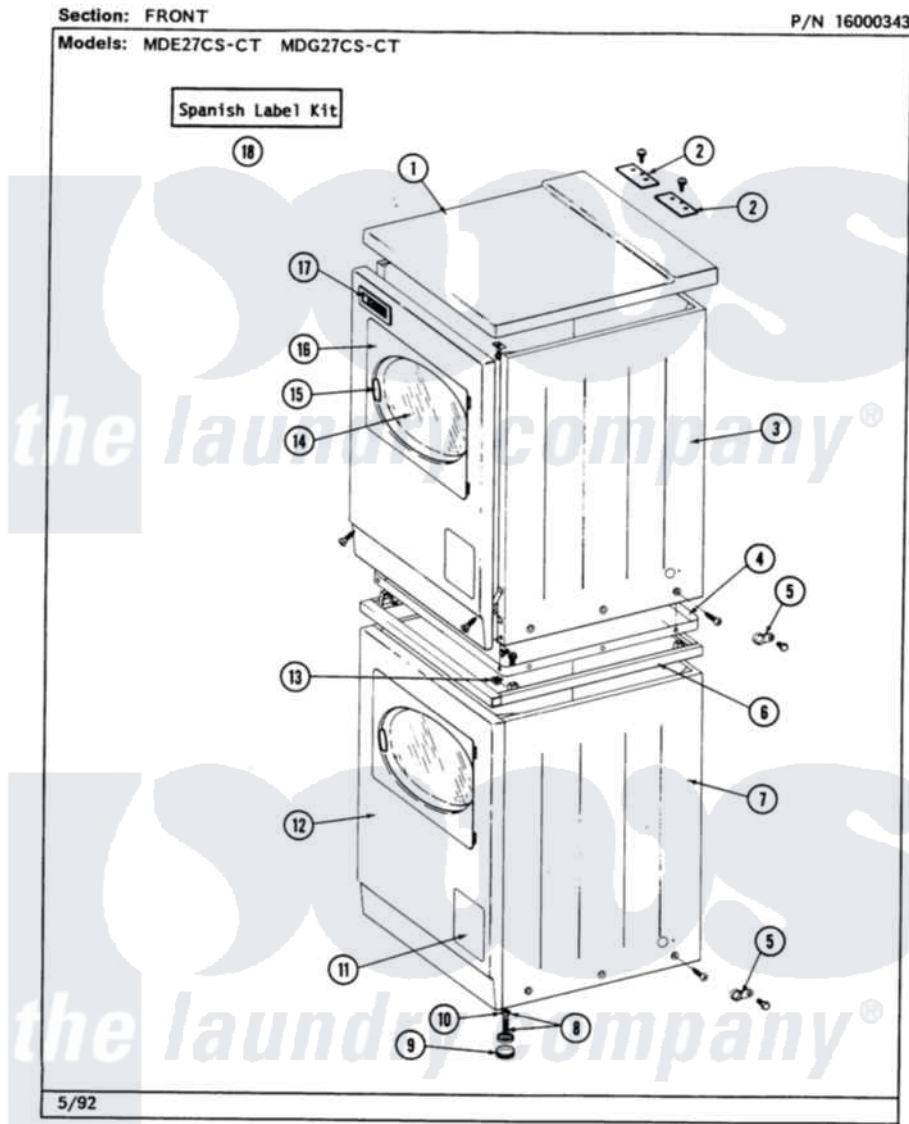

Maytag MDE27CSAEL 01 - FRONT

2

Maytag Residential Maytag MDE27CSAEL Dryer Parts Parts Diagram 01 - FRONT
 Click on the part number to view part

Item	Original Part Number	Replaced By	Status	Part Description
001	307104			Top Cover Assembly
"	NLA		Not Available	(ALMOND)
002	NLA		Not Available	TOP COVER PLATE
"	Y313559			Screw
003	204445			Screw And Fastener Assembly
"	213007			Xfor Cabinet See Cabinet, Back
"	NLA		Not Available	CABINET, UPPER (WHITE)
004	314663	214354		Screw, Top Cover To Cabnt.
"	Y303361		Not Available	BASE ASSY. (UPPER & LOWER)
005	211168	W10139210		Screw, 8-18 X 5/16
"	910768	M0280301		Tie Electr
006	NLA		Not Available	SPACER ASSY, WHITE
007	307125		Not Available	CABINET, LOWER (WHITE)
"	NLA		Not Available	(ALMOND)
008	Y302699	22003428		Leg, Adjustable

009	210684		Foot, Adjustable Leg
010	210385		Lock Nut For Adjustable Leg
011	NLA	Not Available	PART NOT USED
012	204439		Screw And Fstner Assembly
"	NLA	Not Available	FRONT PANEL-WHITE
013	310933	33002194	Nut, Speed
014	308069	Not Available	DOOR, INNER W/GASKET
015	314939		Handle, Door
"	314974		Handle, Door
016	NLA	Not Available	DOOR ASSY. COMPLETE (WHITE)
017	NLA	Not Available	NAME PLATE
018	NLA	Not Available	SPANISH LABEL KIT