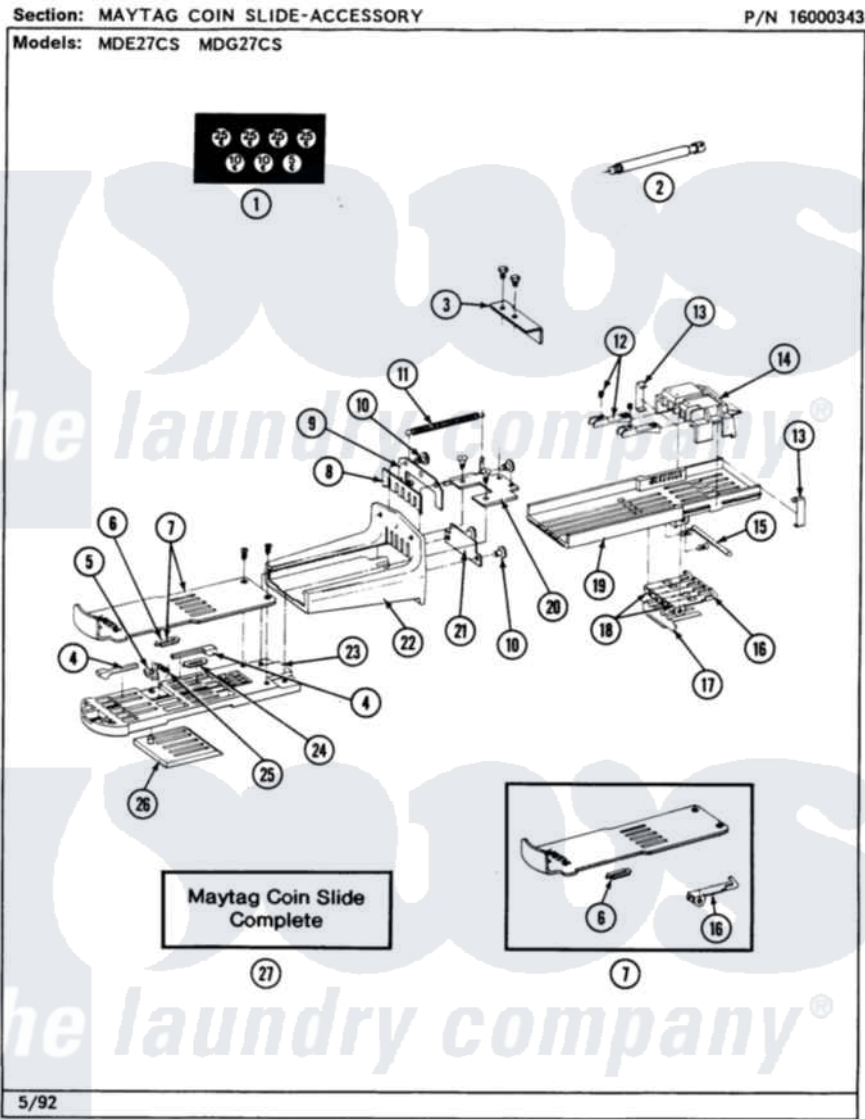

Maytag MDE27CSAEL 05 - MAYTAG COIN SLIDE-ACCESSORY

18

Maytag Residential Maytag MDE27CSAEL Dryer Parts Parts Diagram 05 - MAYTAG COIN SLIDE-ACCESSORY
 Click on the part number to view part

Item	Original Part Number	Replaced By	Status	Part Description
001	214648			Decal, Coinage
002	215559			Bolt, Coin Slide Locking
"	NLA		Not Available	LOCKING BOLT
003	314334			Bracket For Coin Slide
004	NLA		Not Available	PLUG, COIN OPENING
005	214572		Not Available	ARM, RATCHET
006	NLA		Not Available	NICKEL INSERT
007	214597			Screw
"	NLA		Not Available	SLIDE PLATE W/NICKEL INSERT
008	214578			Gate For Coin Opening
009	NLA		Not Available	RETAINER
010	NLA		Not Available	STUD
011	214581			Spring, Return
012	NLA		Not Available	MOVABLE COIN GAGE
013	214589			Clip, Spring
014	NLA		Not Available	MEASURING BLOCK ASSY.

015	NLA	Not Available	PIN
016	NLA	Not Available	LOWER GAGE ARM
017	214596		Spring For Lower Gage Arm
018	205343	Not Available	LOWER GAGE ARM ASSEMBLY
019	214594	Not Available	BASE INSERT FOR HOUSING
"	214597		Screw
020	214597		Screw
"	NLA	Not Available	END BRACKET
021	NLA	Not Available	RETAINER
022	214584	Not Available	HOUSING FOR COIN SLIDE
023	NLA	Not Available	SLIDE BODY
024	NLA	Not Available	DIME INSERT
025	214582		Spring For Ratchet Arm
026	NLA	Not Available	STUD
027	NLA	Not Available	MAYTAG COIN SLIDE