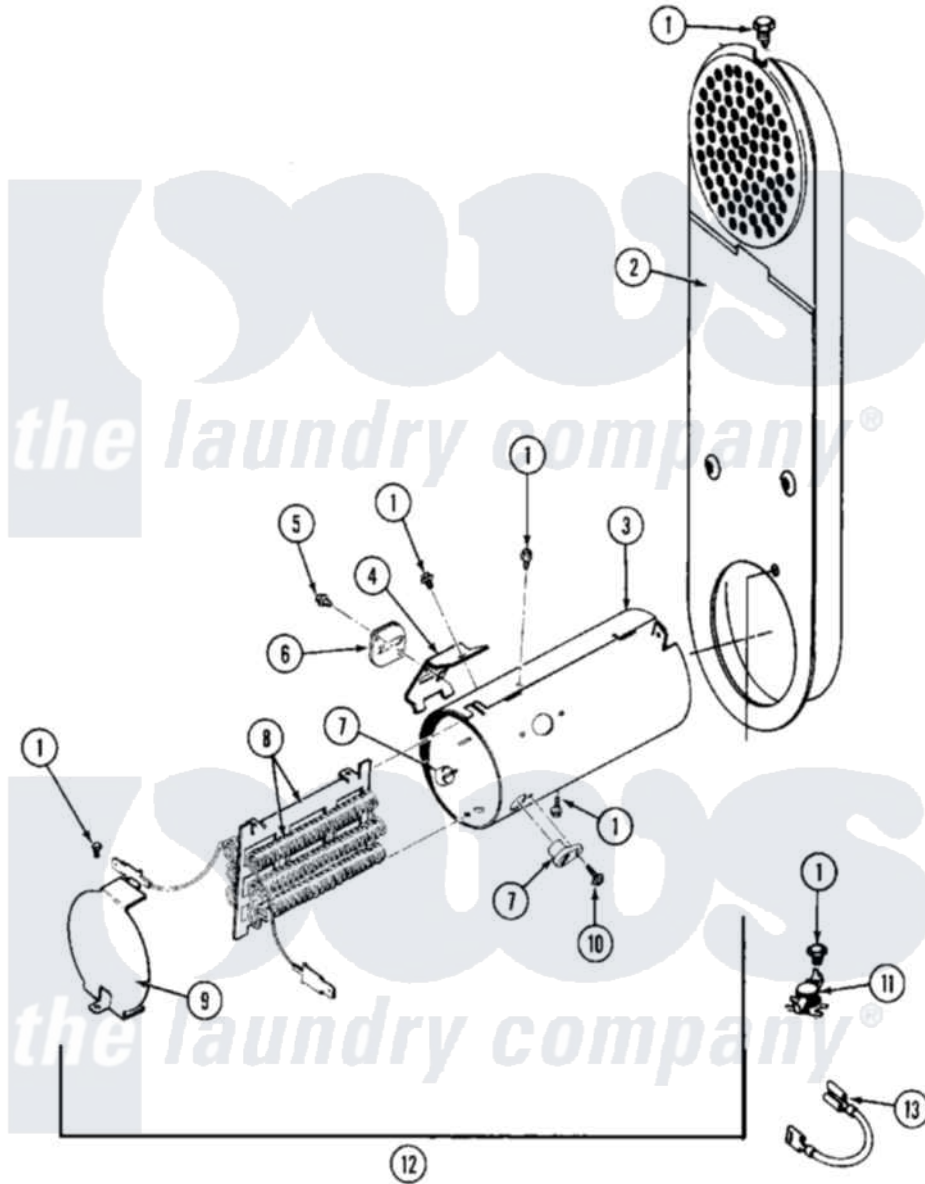

# Maytag MDE27CSAEL 08 - HEATER (A3 SERIES)

Maytag Residential Maytag MDE27CSAEL Dryer Parts Parts Diagram 08 - HEATER (A3 SERIES)  
 Click on the part number to view part

Item	Original Part Number	Replaced By	Status	Part Description
001	211294	<a href="#">90767</a>		Screw, 8A X 3/8 HeX Washer Head Tapping
002	308503		Not Available	INLET DUCT ASSEMBLY
"	NLA		Not Available	INLET DUCT ASSY.
003	<a href="#">314995</a>			Enclosure, Heater
004	<a href="#">315346</a>			Bracket, Thermal Fuse
005	NLA		Not Available	SCREW, THERMAL FUSE
006	<a href="#">307473</a>			Fuse, Thermal
007	<a href="#">314998</a>			Insulator, Terminal
008	307187	<a href="#">W10116747</a>		Heater
009	<a href="#">314999</a>			Shield, Radiant
010	NLA		Not Available	SCREW, TERMINAL INSULATOR
011	<a href="#">303396</a>			Thermostat, Hi-Limit
012	<a href="#">307181</a>			Heater Assembly Complete
013	<a href="#">Y307173</a>			Wire, Jumper