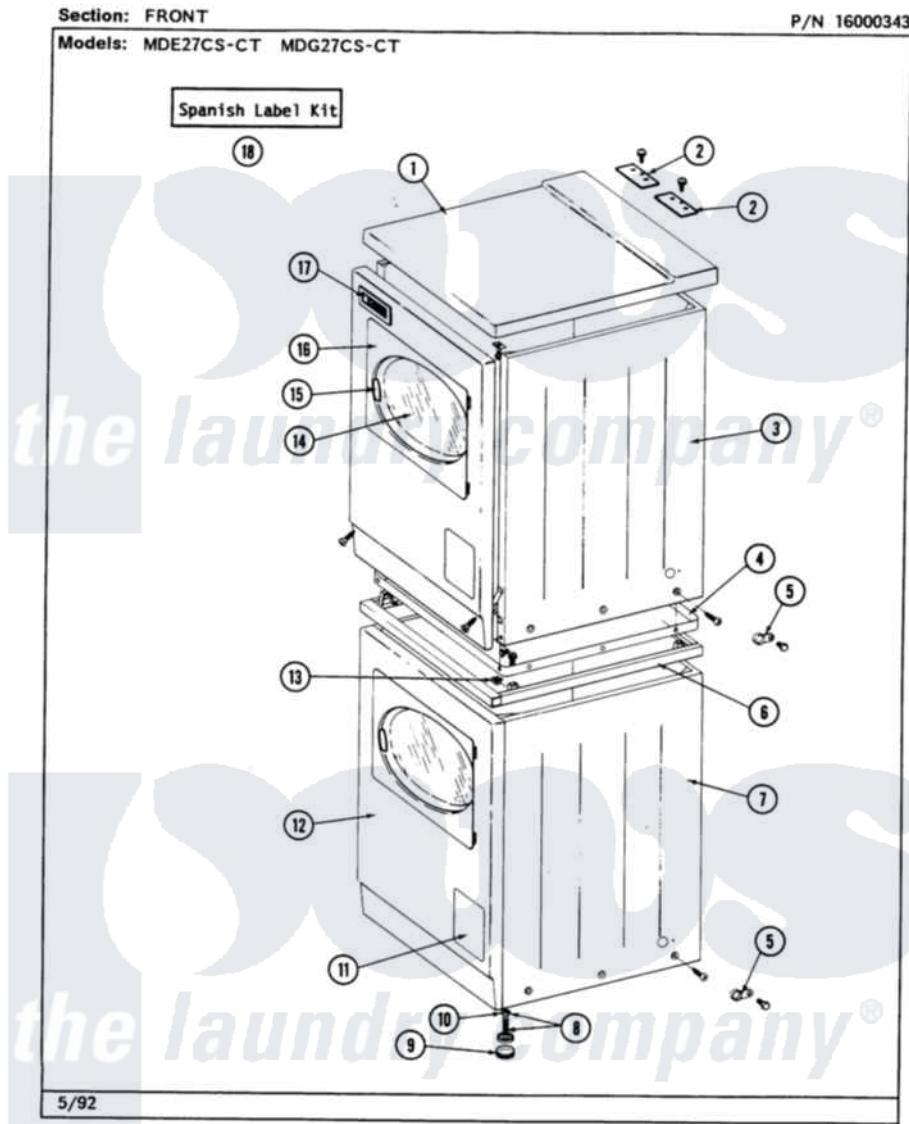

# Maytag MDE27CSAEW 01 - FRONT

2

Maytag [Residential Maytag MDE27CSAEW Dryer Parts](#) Parts Diagram 01 - FRONT  
 Click on the part number to view part

Item	Original Part Number	Replaced By	Status	Part Description
001	<a href="#">307104</a>			Top Cover Assembly
"	NLA		Not Available	(ALMOND)
002	NLA		Not Available	TOP COVER PLATE
"	<a href="#">Y313559</a>			Screw
003	<a href="#">204445</a>			Screw And Fastener Assembly
"	<a href="#">213007</a>			Xfor Cabinet See Cabinet, Back
"	NLA		Not Available	CABINET, UPPER (WHITE)
004	314663	<a href="#">214354</a>		Screw, Top Cover To Cabnt.
"	Y303361		Not Available	BASE ASSY. (UPPER & LOWER)
005	211168	<a href="#">W10139210</a>		Screw, 8-18 X 5/16
"	910768	<a href="#">M0280301</a>		Tie Electr
006	NLA		Not Available	SPACER ASSY, WHITE
007	307125		Not Available	CABINET, LOWER (WHITE)
"	NLA		Not Available	(ALMOND)
008	Y302699	<a href="#">22003428</a>		Leg, Adjustable

009	<a href="#">210684</a>		Foot, Adjustable Leg
010	<a href="#">210385</a>		Lock Nut For Adjustable Leg
011	NLA	Not Available	PART NOT USED
012	<a href="#">204439</a>		Screw And Fstner Assembly
"	NLA	Not Available	FRONT PANEL-WHITE
013	310933	<a href="#">33002194</a>	Nut, Speed
014	308069	Not Available	DOOR, INNER W/GASKET
015	<a href="#">314939</a>		Handle, Door
"	<a href="#">314974</a>		Handle, Door
016	NLA	Not Available	DOOR ASSY. COMPLETE (WHITE)
017	NLA	Not Available	NAME PLATE
018	NLA	Not Available	SPANISH LABEL KIT