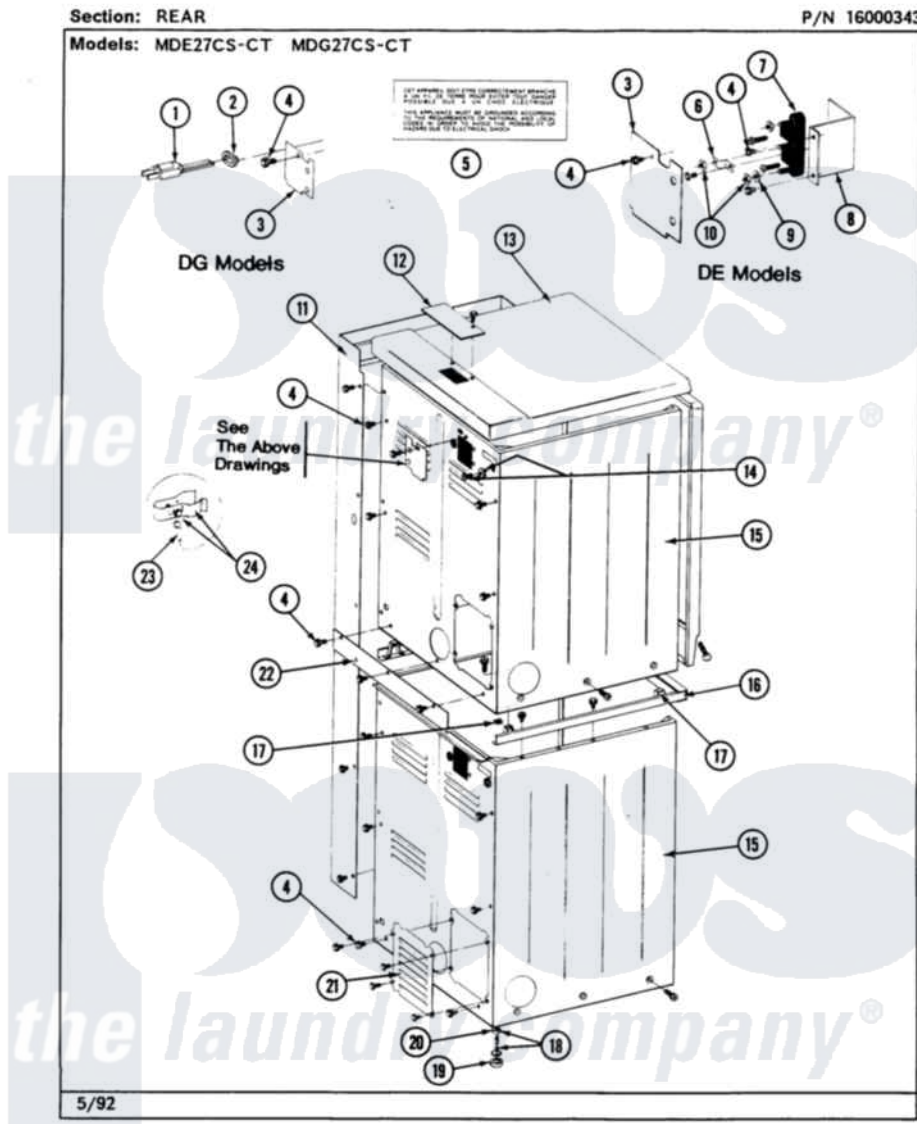

Maytag MDE27CSAEW 02 - REAR

8

Maytag Residential Maytag MDE27CSAEW Dryer Parts Parts Diagram 02 - REAR

Click on the part number to view part

Item	Original Part Number	Replaced By	Status	Part Description
001	302521		Not Available	CORD, POWER PART NOT USED-GAS MODELS ONLY
002	211881			Grommet, Cord Part Not Used-Gas Models Only
003	Y312905		Not Available	COVER, TERMINAL
004	Y313561			Screw----NA
005	214519			LABEL, ELECTRICAL INSTR. PART NOT USED-GAS MODELS ONLY
006	Y311423	489483		Screw 10-32 X 1/2
"	Y312184			Strap, Grounding
007	400008			Block, Terminal
"	Y312209	W10001200		Screw
008	Y312904			Bracket, Terminal Block
009	Y311270			Washer, Terminal Block
010	311484	112432		Nut
011	NLA		Not Available	SCREW
012	NLA		Not Available	TOP COVER PLATE

"	Y313559		Screw
013	307104		Top Cover Assembly
"	NLA	Not Available	(ALMOND)
014	NLA	Not Available	SCREW & WASHER ASSY.
015	213007		Xfor Cabinet See Cabinet, Back
"	307125	Not Available	CABINET, LOWER (WHITE)
"	NLA	Not Available	(ALMOND)
"	Y310632	1163839	Screw
016	911050	4312464	Screw
"	NLA	Not Available	SPACER ASSY, WHITE
"	Y310632	1163839	Screw
017	310933	33002194	Nut, Speed
018	Y302699	22003428	Leg, Adjustable
019	210684		Foot, Adjustable Leg
020	210385		Lock Nut For Adjustable Leg
021	211294	90767	Screw, 8A X 3/8 HeX Washer Head Tapping
"	Y312951	Not Available	ACCESS COVER, BACK
"	Y313559		Screw
022	NLA	Not Available	FILLER STRIP
"	Y310632	1163839	Screw
023	311155		Ground Wire And Clamp
024	301548		Clamp, Ground Wire
"	313122		Screw - Baffle To Tumbler