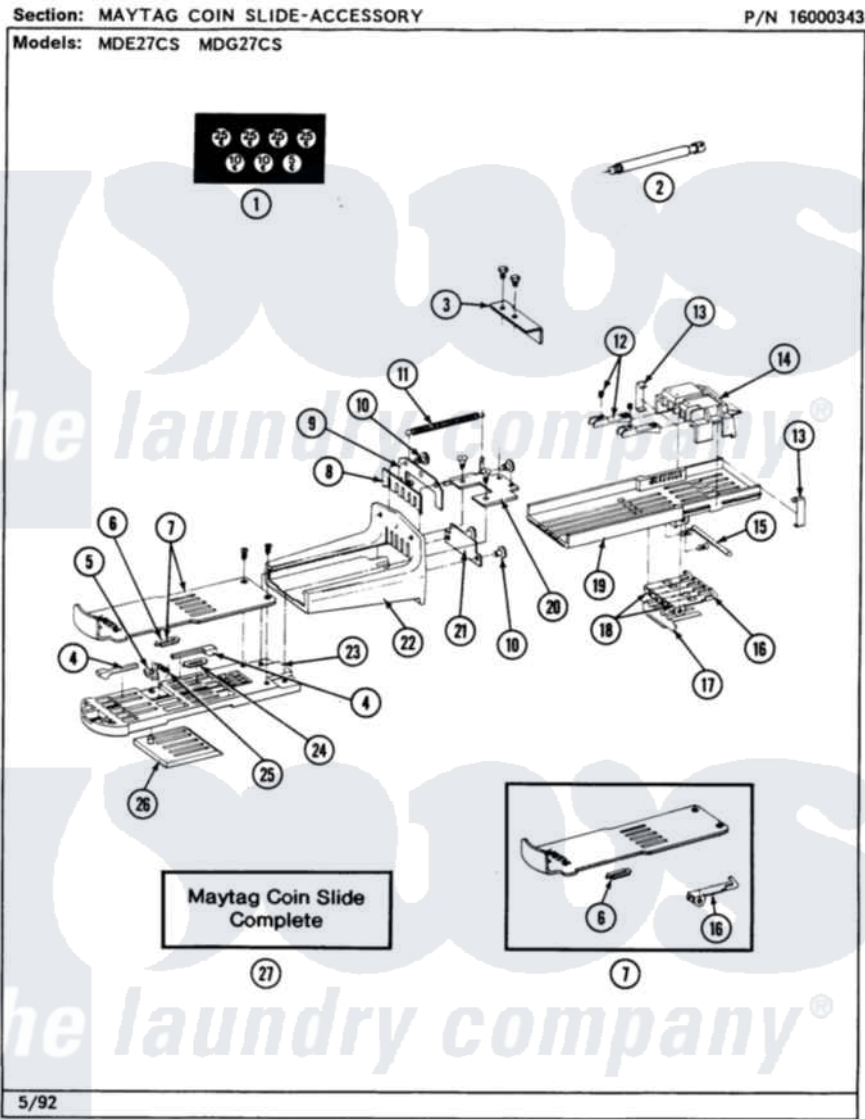

Maytag MDE27CSAEW 05 - MAYTAG COIN SLIDE-ACCESSORY

18

Maytag Residential Maytag MDE27CSAEW Dryer Parts Parts Diagram 05 - MAYTAG COIN SLIDE-ACCESSORY
 Click on the part number to view part

Item	Original Part Number	Replaced By	Status	Part Description
001	214648			Decal, Coinage
002	215559			Bolt, Coin Slide Locking
"	NLA		Not Available	LOCKING BOLT
003	314334			Bracket For Coin Slide
004	NLA		Not Available	PLUG, COIN OPENING
005	214572		Not Available	ARM, RATCHET
006	NLA		Not Available	NICKEL INSERT
007	214597			Screw
"	NLA		Not Available	SLIDE PLATE W/NICKEL INSERT
008	214578			Gate For Coin Opening
009	NLA		Not Available	RETAINER
010	NLA		Not Available	STUD
011	214581			Spring, Return
012	NLA		Not Available	MOVABLE COIN GAGE
013	214589			Clip, Spring
014	NLA		Not Available	MEASURING BLOCK ASSY.

015	NLA	Not Available	PIN
016	NLA	Not Available	LOWER GAGE ARM
017	214596		Spring For Lower Gage Arm
018	205343	Not Available	LOWER GAGE ARM ASSEMBLY
019	214594	Not Available	BASE INSERT FOR HOUSING
"	214597		Screw
020	214597		Screw
"	NLA	Not Available	END BRACKET
021	NLA	Not Available	RETAINER
022	214584	Not Available	HOUSING FOR COIN SLIDE
023	NLA	Not Available	SLIDE BODY
024	NLA	Not Available	DIME INSERT
025	214582		Spring For Ratchet Arm
026	NLA	Not Available	STUD
027	NLA	Not Available	MAYTAG COIN SLIDE