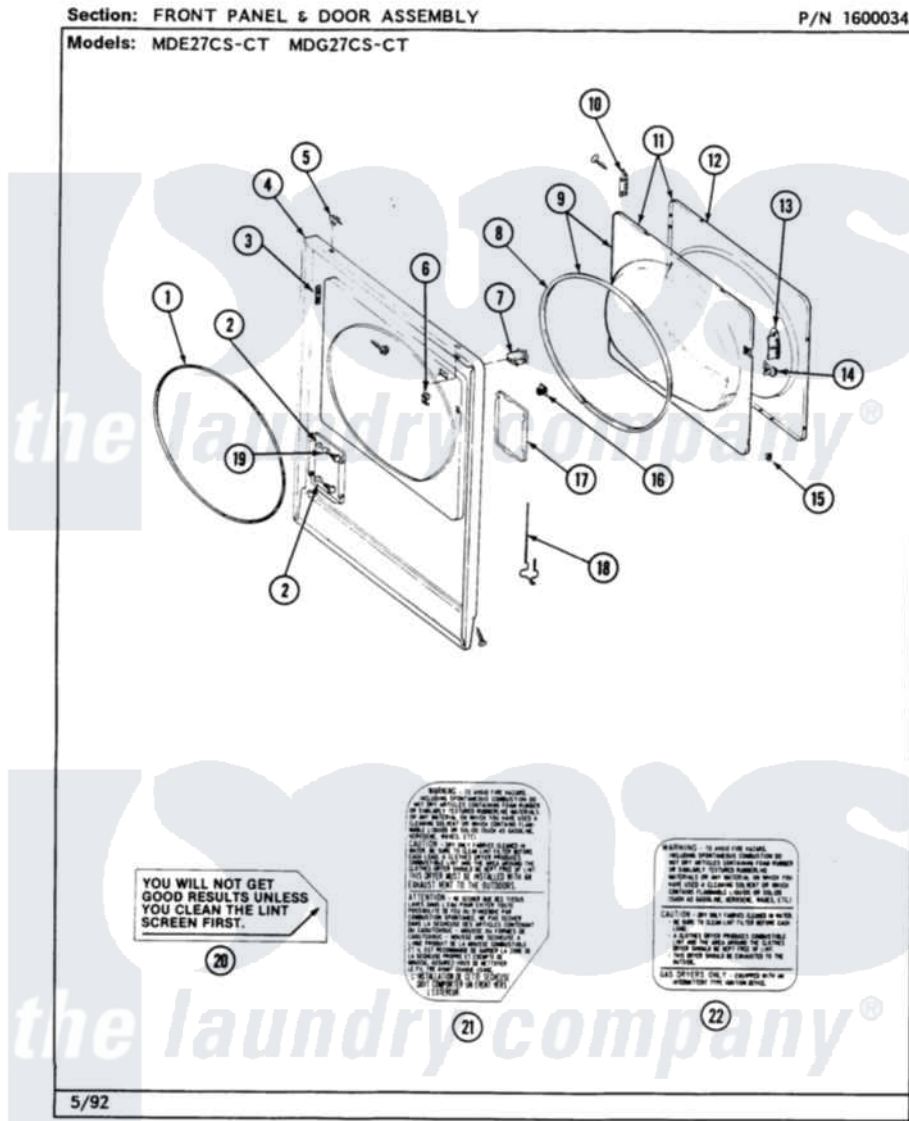

# Maytag MDE27CSAEW 06 - FRONT PANEL & DOOR ASSEMBLY

Maytag Residential Maytag MDE27CSAEW Dryer Parts Parts Diagram 06 - FRONT PANEL & DOOR ASSEMBLY  
 Click on the part number to view part

Item	Original Part Number	Replaced By	Status	Part Description
001	<a href="#">314937</a>			Seal, Front Panel
002	NLA		Not Available	PART NOT USED
003	<a href="#">Y313907</a>			Fastener, Twin
004	<a href="#">204439</a>			Screw And Fstner Assembly
"	NLA		Not Available	FRONT PANEL-WHITE
005	212982	<a href="#">22001650</a>		Fastener, Spring
006	<a href="#">Y310376</a>			Clip, Door Switch Harness
007	Y305753	<a href="#">W10169313</a>		Switch-Dor
008	314935	<a href="#">33001192</a>		Seal, Door
009	308069		Not Available	DOOR, INNER W/GASKET
010	307099	<a href="#">33001230</a>		Hinge, Door
"	<a href="#">Y314062</a>			Screw, Door Hinge And Panel
011	NLA		Not Available	DOOR ASSY. COMPLETE (WHITE)
012	314967		Not Available	DOOR W/WINDOW OUTER HALF (WHT)
"	NLA		Not Available	(ALMOND)

013	<a href="#">314939</a>		Handle, Door
"	<a href="#">314974</a>		Handle, Door
014	314936	<a href="#">33001305</a>	Strike, Door
"	314944	<a href="#">33001305</a>	Strike, Door
015	<a href="#">Y313910</a>		Clip, Door Liner To Outer Panel
016	<a href="#">306436</a>		Door Latch Kit--W
017	NLA	Not Available	PART NOT USED
018	<a href="#">Y314025</a>		Latch For Access Door
019	<a href="#">312369</a>		Sleeve, Access Panel Stud Part Not Used
020	Y313340		LABEL, LINT SCREEN INSTRUCTION
021	314941	Not Available	LABEL, INSTRUCTION
022	NLA	Not Available	INSTRUCTION LABEL