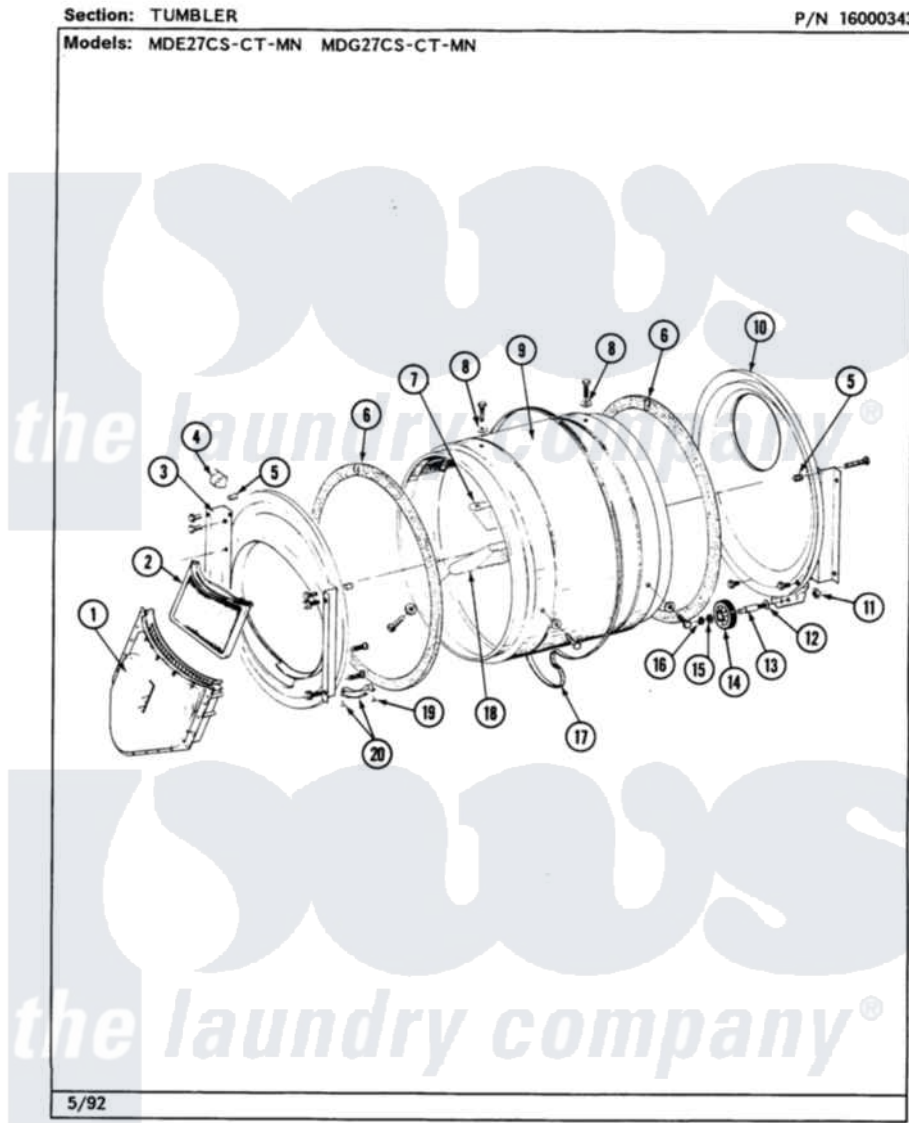

Maytag MDE27CSAEW 07 - TUMBLER

30

Maytag [Residential Maytag MDE27CSAEW Dryer Parts](#) Parts Diagram 07 - TUMBLER
 Click on the part number to view part

Item	Original Part Number	Replaced By	Status	Part Description
001	Y307112	33001016		Outlet Duct Assembly
"	Y314110	33002917		Screw, No.10-16
002	307108	33002970		Lint Filte
003	307109	33001179		Front, Tumbler
"	Y313561			Screw---NA
"	NLA		Not Available	SCREW
"	Y310632	1163839		Screw
004	Y310376			Clip, Door Switch Harness
005	NLA		Not Available	THREAD COVER
006	314820			Seal, Tumbler
007	314803	33001012		Baffle
"	Y310759			Screw, Tumbler Baffles
008	314158			Washer, Baffle To Tumbler
009	306663		Not Available	TUMBLER W/BAFFLES
"	314802		Not Available	TUMBLER W/OUT BAFFLES
010	211294	90767		Screw, 8A X 3/8 HeX Washer Head Tapping

"	Y307114	33001178	Back, Tumbler
"	Y308544	33001178	Back, Tumbler
011	312538	33001443	Nut, Hex
012	Y313347	312535	Washer, Vault Mounting Brk.
013	Y312948	6-3129480	Shaft- Tumbler
014	Y303373	12001541	Drum Roller/Washer Assembly--W
015	312535		Washer, Vault Mounting Brk.
016	410233	9703438	Ring-Retrn
017	Y312959		Poly "V" Belt For Tumbler
018	314804	33001004	Baffle, Tall
"	Y310759		Screw, Tumbler Baffles
019	210720		Rivet, Bearing To Tumbler Fmt
020	306508		Tumbler Bearing Kit ---W