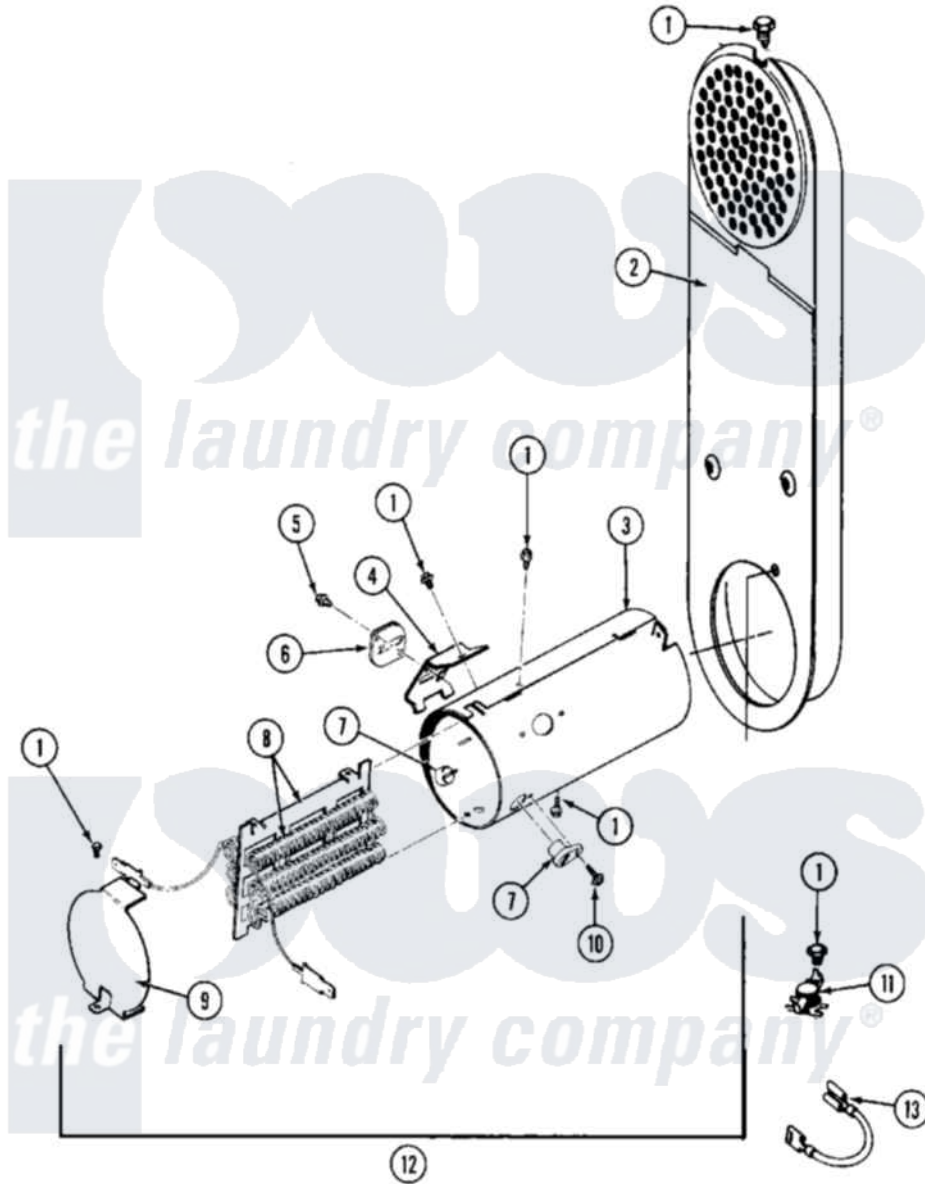

Maytag MDE27CSAEW 08 - HEATER (A3 SERIES)

Maytag Residential Maytag MDE27CSAEW Dryer Parts Parts Diagram 08 - HEATER (A3 SERIES)
 Click on the part number to view part

Item	Original Part Number	Replaced By	Status	Part Description
001	211294	90767		Screw, 8A X 3/8 HeX Washer Head Tapping
002	308503		Not Available	INLET DUCT ASSEMBLY
"	NLA		Not Available	INLET DUCT ASSY.
003	314995			Enclosure, Heater
004	315346			Bracket, Thermal Fuse
005	NLA		Not Available	SCREW, THERMAL FUSE
006	307473			Fuse, Thermal
007	314998			Insulator, Terminal
008	307187	W10116747		Heater
009	314999			Shield, Radiant
010	NLA		Not Available	SCREW, TERMINAL INSULATOR
011	303396			Thermostat, Hi-Limit
012	307181			Heater Assembly Complete
013	Y307173			Wire, Jumper