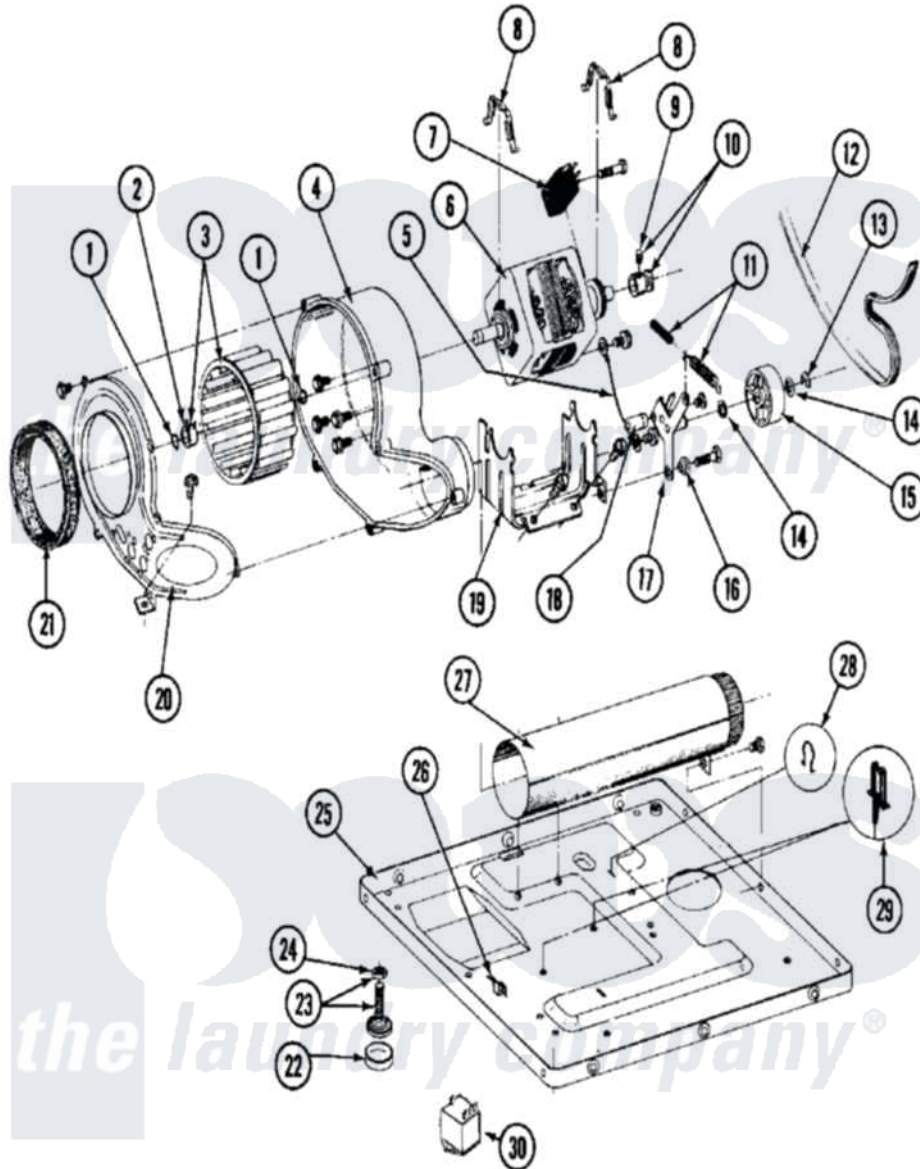

Maytag MDE27CSAEW 09 - MOTOR, BLOWER & BASE FRAME

Maytag Residential Maytag MDE27CSAEW Dryer Parts Parts Diagram 09 - MOTOR, BLOWER & BASE FRAME
 Click on the part number to view part

Item	Original Part Number	Replaced By	Status	Part Description
001	410233	9703438		Ring-Retrn
002	312967			Clamp, Blower Housing
003	Y303836			Blower Wheel Assembly And Clamp
004	Y312893			Housing, Blower
005	901220			Ground Wire
"	910343	488234		Screw 8-32 X 1/4
006	Y303358	W10410999		Motor-Drve
007	306207		Not Available	(PROD. No.303358-8 & No.303358-9)
"	NLA		Not Available	SWITCH, MOTOR START-PROD.
"	Y303877		Not Available	SWITCH, MOTOR EXTERNAL START No.303358-2, No.303358-4, 303358-7
"	Y303879			Switch, Motor External Start
008	Y015825			Clip, Motor To Motor Support
009	Y053241			Set Screw, Motor Pulley

010	Y305185	6-3051850	Pulley- MO
011	Y303945		IDLER SPRING ASSY. W/PLUG
012	Y312959		Poly "V" Belt For Tumbler
013	312958	354987	Ring, Retaining
014	Y312527		Washer, Idler Shaft
015	Y303705	6-3037050	Pulley- ID
016	Y312894	315772	Sleeve, Idler Arm
017	Y014874		Screw, Idler Arm And Sleeve
"	Y303363	6-3033630	Idler Arm
"	Y312961	W10116751	Screw
018	Y313582	W10116756	Spacer
019	Y313561		Screw----NA
"	NLA		Not Available
			MOTOR SUPPORT
020	Y313561		Screw----NA
"	314847		COVER, BLOWER HOUSING
021	Y312901		Seal, Housing Cover
022	210684		Foot, Adjustable Leg
023	Y302699	22003428	Leg, Adjustable
024	210385		Lock Nut For Adjustable Leg
025	Y303361		Not Available
			BASE ASSY. (UPPER & LOWER)
026	Y310376		Clip, Door Switch Harness
027	Y303442		EXHAUST DUCT ASSEMBLY
028	410490		Spring, Retainer Wire Harness
029	Y313262	W10116752	Retainer-