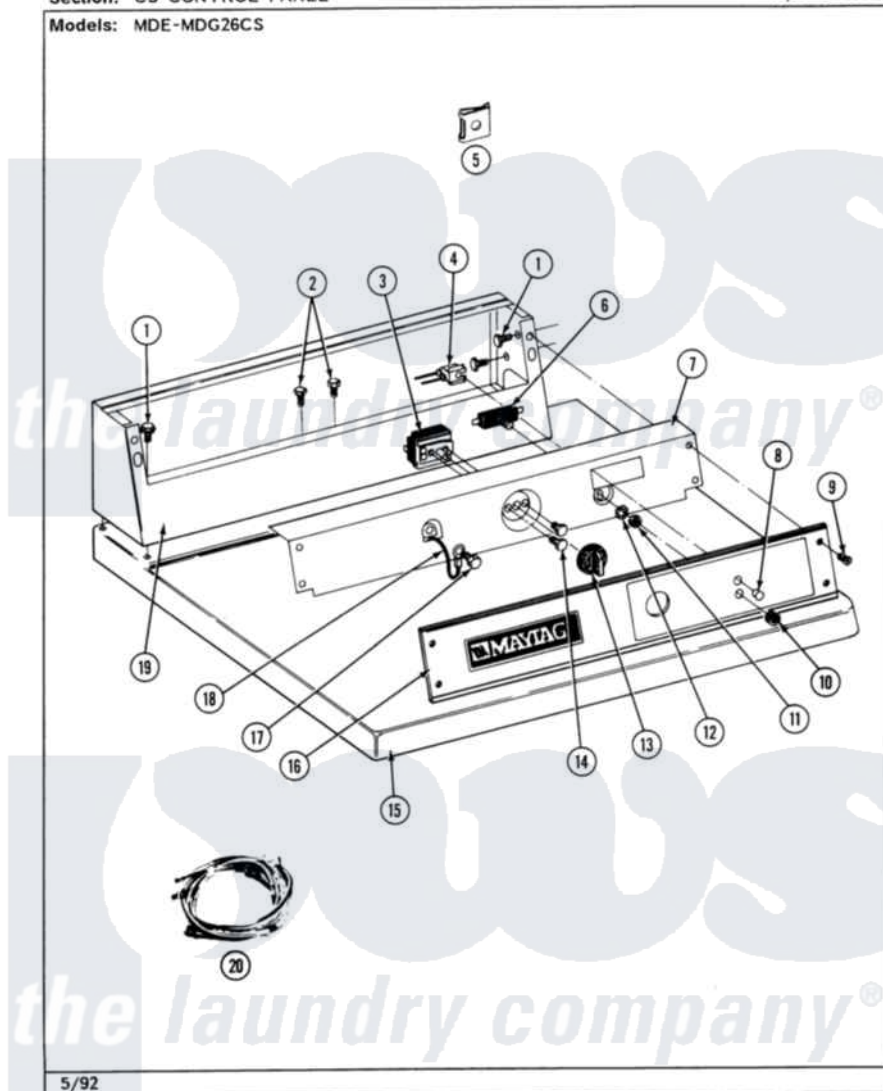

Maytag MDE27CSAEW 11 - CS CONTROL PANEL

Section: CS CONTROL PANEL

P/N 16000340

Models: MDE-MDG26CS

5/92

6

Maytag [Residential Maytag MDE27CSAEW Dryer Parts](#) Parts Diagram 11 - CS CONTROL PANEL

[Click on the part number to view part](#)

Item	Original Part Number	Replaced By	Status	Part Description
001	212276	W10116760		Screw
002	211294	90767		Screw, 8A X 3/8 HeX Washer Head Tapping
003	307237	W10327105		Switch, Cycle Selection
004	Y305396		Not Available	LAMP, INDICATOR
005	215003			Fastener, Panel And Bracket
006	306940	W10149462		Switch, Push-To-Start
007	314912		Not Available	BRACKET, CONTROL PANEL (WHT)
"	NLA		Not Available	BACK UP PLATE-ALMOND
008	215564			Lens, Indicator Light
009	212277			Screw, No.8 X 1/2 Inch
010	Y312702			Knurled Nut, Start Switch
011	Y312706	422617		Nut
012	312751			Lockwasher, Start Switch
013	306938			Knob, Selector Switch
014	Y313588	488234		Screw 8-32 X 1/4