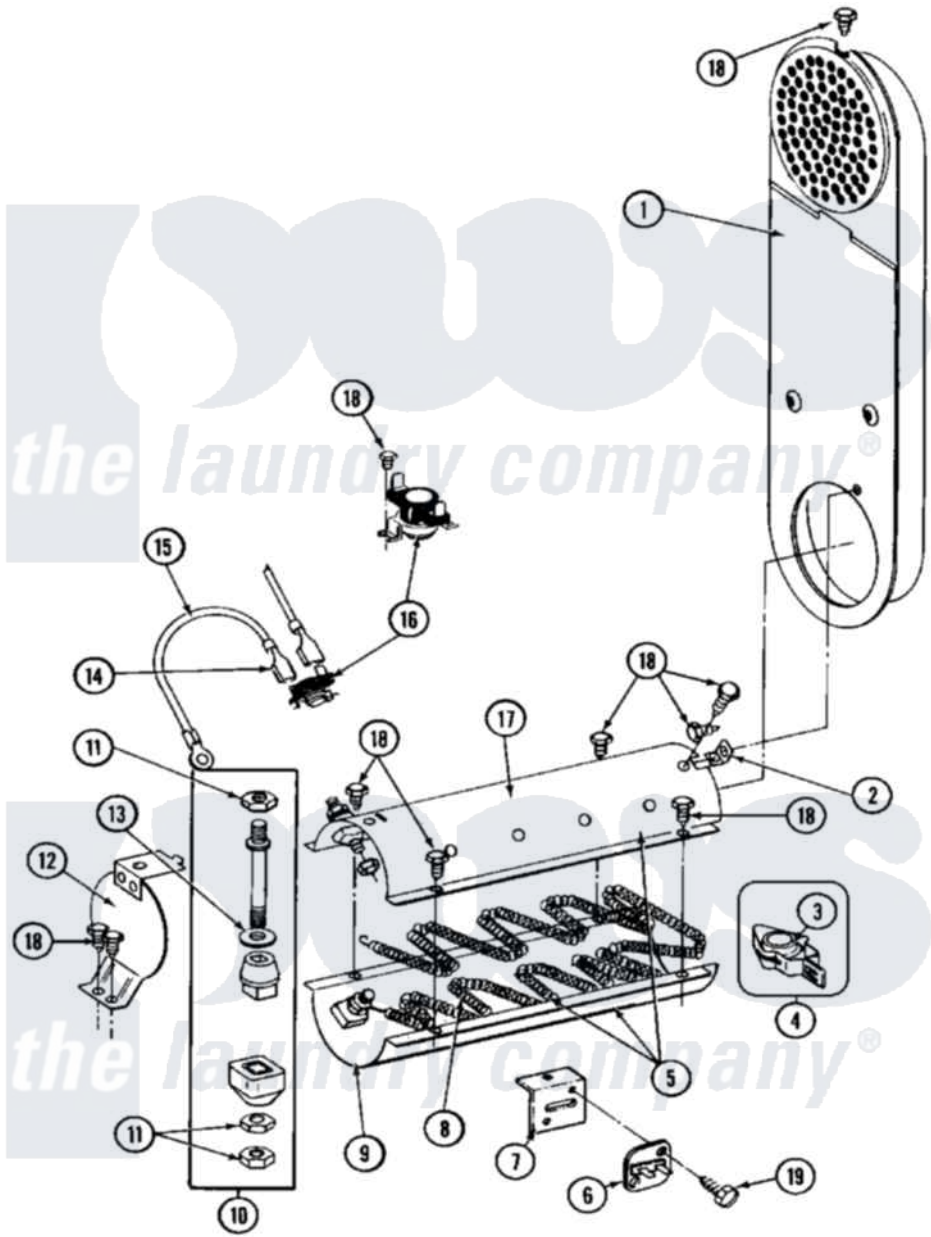

# Maytag MDE27CSAEW 12 - HEATER (A0 SERIES)

Maytag Residential Maytag MDE27CSAEW Dryer Parts Parts Diagram 12 - HEATER (A0 SERIES)  
 Click on the part number to view part

Item	Original Part Number	Replaced By	Status	Part Description
001	NLA		Not Available	INLET DUCT ASSY.
002	<a href="#">Y312890</a>			Retainer, Heater Chamber
003	<a href="#">Y313270</a>			Insulator For Heater Elemen
004	<a href="#">Y303881</a>			Clip And Insulator Assembly
005	<a href="#">307471</a>			Heater Assembly Complete
006	<a href="#">307473</a>			Fuse, Thermal
007	315046			MOUNTING BRACKET
008	Y304837	<a href="#">W10116793</a>		Element
009	<a href="#">Y313576</a>			Heater Chamber, Bottom
010	<a href="#">Y304596</a>			Terminal Insulator Assembly
011	311484	<a href="#">112432</a>		Nut
012	304124		Not Available	HEATER SHIELD
013	<a href="#">311093</a>			Washer, Terminal Connection
014	<a href="#">210745</a>			Wire Terminal
015	<a href="#">Y304693</a>			Jumper Wire
016	<a href="#">303396</a>			Thermostat, Hi-Limit

017	Y313575		Not Available	HEATER CHAMBER, TOP
018	211294	<a href="#">90767</a>		Screw, 8A X 3/8 HeX Washer Head Tapping
019	NLA		Not Available	SCREW