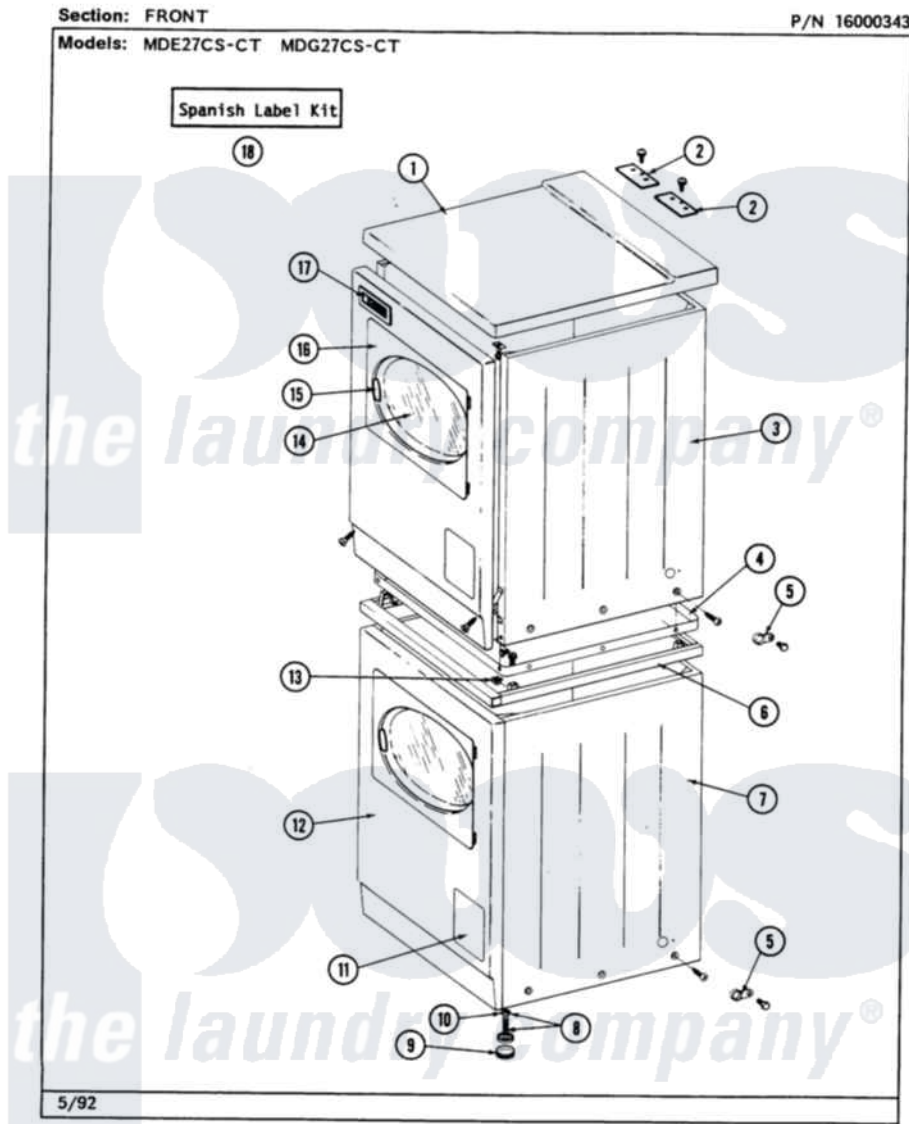

Maytag MDE27CSAGW 01 - FRONT

2

Maytag [Residential Maytag MDE27CSAGW Dryer Parts](#) Parts Diagram 01 - FRONT
 Click on the part number to view part

Item	Original Part Number	Replaced By	Status	Part Description
001	307104			Top Cover Assembly
002	NLA		Not Available	TOP COVER PLATE
"	Y313559			Screw
003	204445			Screw And Fastener Assembly
"	213007			Xfor Cabinet See Cabinet, Back
"	NLA		Not Available	CABINET, UPPER (WHITE)
004	314663	214354		Screw, Top Cover To Cabnt.
"	Y303361		Not Available	BASE ASSY. (UPPER & LOWER)
005	211168	W10139210		Screw, 8-18 X 5/16
"	910768	M0280301		Tie Electr
006	NLA		Not Available	SPACER ASSY, WHITE
007	307125		Not Available	CABINET, LOWER (WHITE)
008	Y302699	22003428		Leg, Adjustable
009	210684			Foot, Adjustable Leg
010	210385			Lock Nut For Adjustable Leg

011	NLA	Not Available	PART NOT USED
012	204439		Screw And Fstner Assembly
"	NLA	Not Available	FRONT PANEL-WHITE
013	310933	33002194	Nut, Speed
014	308069	Not Available	DOOR, INNER W/GASKET
015	314939		Handle, Door
016	NLA	Not Available	DOOR ASSY. COMPLETE (WHITE)
017	NLA	Not Available	NAME PLATE
018	NLA	Not Available	SPANISH LABEL KIT