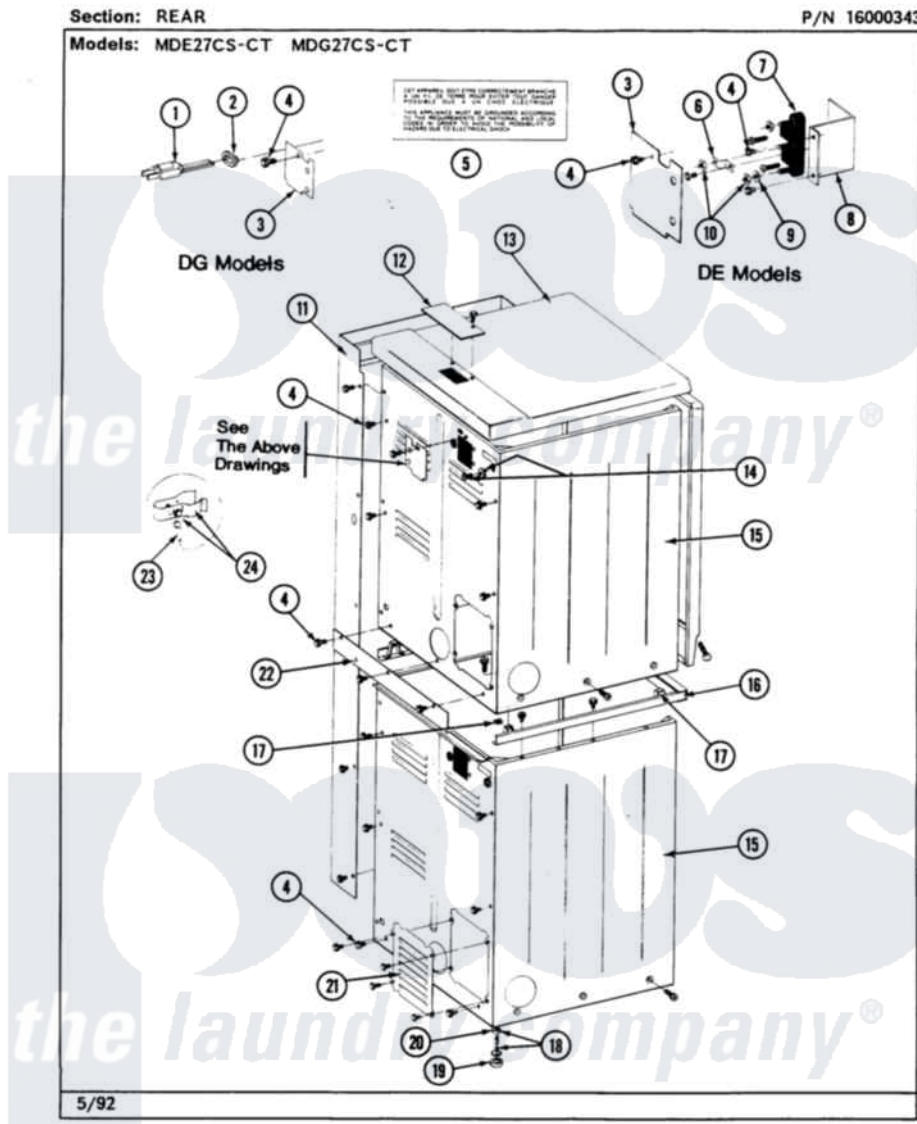

Maytag MDE27CSAGW 02 - REAR

Maytag Residential Maytag MDE27CSAGW Dryer Parts Parts Diagram 02 - REAR

Click on the part number to view part

Item	Original Part Number	Replaced By	Status	Part Description
001	302521		Not Available	CORD, POWER PART NOT USED-GAS MODELS ONLY
002	211881			Grommet, Cord Part Not Used-Gas Models Only
003	Y312905		Not Available	COVER, TERMINAL
004	Y313561			Screw----NA
005	214519			LABEL, ELECTRICAL INSTR. PART NOT USED-GAS MODELS ONLY
006	Y311423	489483		Screw 10-32 X 1/2
"	Y312184			Strap, Grounding
007	400008			Block, Terminal
"	Y312209	W10001200		Screw
008	Y312904			Bracket, Terminal Block
009	Y311270			Washer, Terminal Block
010	311484	112432		Nut
011	NLA		Not Available	SCREW
012	NLA		Not Available	TOP COVER PLATE

"	Y313559		Screw
013	307104		Top Cover Assembly
014	NLA	Not Available	SCREW & WASHER ASSY.
015	213007		Xfor Cabinet See Cabinet, Back
"	307125	Not Available	CABINET, LOWER (WHITE)
"	NLA	Not Available	CABINET, UPPER (WHITE)
"	Y310632	1163839	Screw
016	911050	4312464	Screw
"	NLA	Not Available	SPACER ASSY, WHITE
"	Y310632	1163839	Screw
017	310933	33002194	Nut, Speed
018	Y302699	22003428	Leg, Adjustable
019	210684		Foot, Adjustable Leg
020	210385		Lock Nut For Adjustable Leg
021	211294	90767	Screw, 8A X 3/8 HeX Washer Head Tapping
"	Y312951	Not Available	ACCESS COVER, BACK
"	Y313559		Screw
022	NLA	Not Available	FILLER STRIP
"	Y310632	1163839	Screw
023	311155		Ground Wire And Clamp
024	301548		Clamp, Ground Wire
"	313122		Screw - Baffle To Tumbler