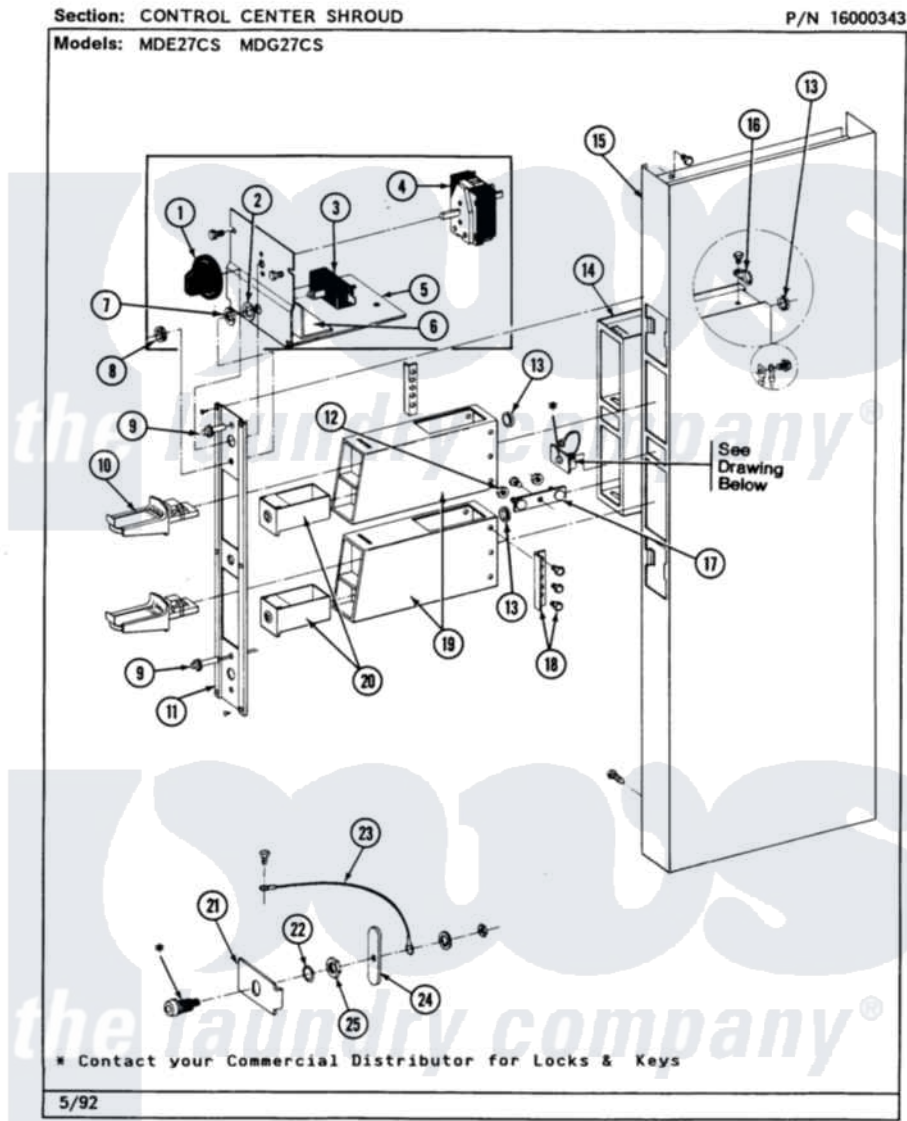

Maytag MDE27CSAGW 03 - CONTROL CENTER SHROUD

14

Maytag Residential Maytag MDE27CSAGW Dryer Parts Parts Diagram 03 - CONTROL CENTER SHROUD
 Click on the part number to view part

Item	Original Part Number	Replaced By	Status	Part Description
001	205663			Knob For Selector Switch
002	312751			Lockwasher, Start Switch
003	306940	W10149462		Switch, Push-To-Start
004	307253			Switch, Cycle Selector
"	Y313588	488234		Screw 8-32 X 1/4
005	212276	W10116760		Screw
"	Y314261			Switch And Relay Bracket
006	NLA		Not Available	INSULATOR
007	Y312706	422617		Nut
008	Y312702			Knurled Nut, Start Switch
009	NLA		Not Available	INDICATOR LIGHT 240-50
010	NLA		Not Available	MAYTAG COIN SLIDE (ACCESSORY)
011	315037		Not Available	PANEL, VAULT
"	Y313424			Screw, Vault Panel
012	Y052740	62739		Nut, Lock
013	Y313671	33001303		Grommet, Plate Hole

014	211294	90767		Screw, 8A X 3/8 HeX Washer Head Tapping
"	305534		Not Available	VAULT ASSEMBLY
"	Y310632	1163839		Screw
"	Y313559			Screw
015	213648	98165		Screw
"	NLA		Not Available	CONTROL SHROUD-WHITE
016	211168	W10139210		Screw, 8-18 X 5/16
"	910768	M0280301		Tie Electr
017	212276	W10116760		Screw
"	NLA		Not Available	MTG. STRAP---NA
018	NLA		Not Available	COIN METER STOP
"	Y014872			Screw, Coin Meter Stop -
019	Y307081			Coin Meter Weld Assembly
020	205423	208883		Coin Box K
021	313428		Not Available	PLATE FOR LATCH
022	NLA		Not Available	SPRING WASHER
023	211168	W10139210		Screw, 8-18 X 5/16
"	Y303981			Ground Wire For Latch
024	Y313427	206637		Lock Kit
025	212328	W10139762		Hex Nut, 3/4-27