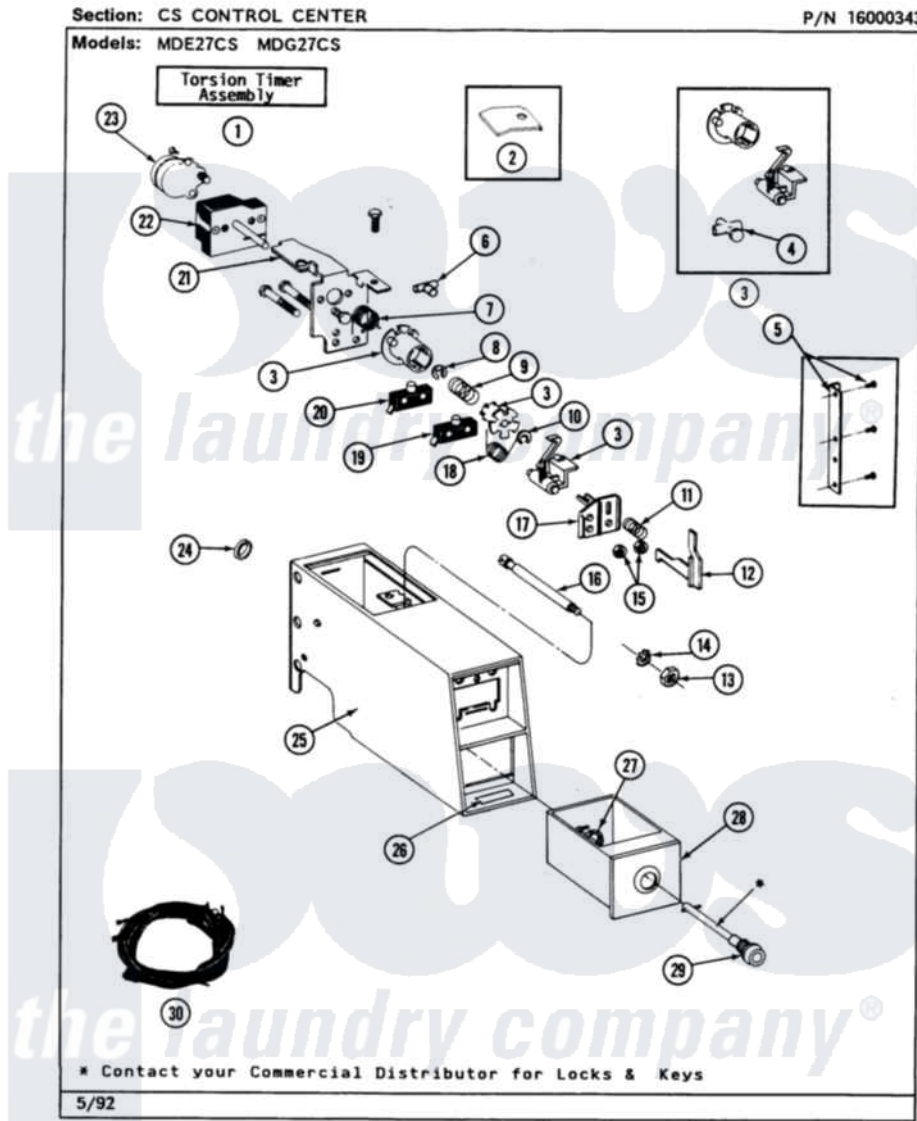

# Maytag MDE27CSAGW 04 - CONTROL CENTER

Maytag Residential Maytag MDE27CSAGW Dryer Parts Parts Diagram 04 - CONTROL CENTER

Click on the part number to view part

Item	Original Part Number	Replaced By	Status	Part Description
001	<a href="#">305797</a>			Torsion Timer Assembly Complete
002	NLA		Not Available	STOP FOR TIMER MECHANISM
003	<a href="#">306104</a>			Actuator Switch Kit
004	314547	<a href="#">Y308109</a>		Slide And Adj. Return Bracket
005	NLA		Not Available	COIN METER STOP
"	<a href="#">Y014872</a>			Screw, Coin Meter Stop -
006	<a href="#">314335</a>			Peg, Tine Adjustment
007	<a href="#">314331</a>			Spring, Torsion Return
008	<a href="#">Y312270</a>			Clip, Spring Retainer
009	<a href="#">211065</a>			Spring, Index Wheel
010	<a href="#">211790</a>			Lock Ring For Timer Shaft
011	NLA		Not Available	HELICAL SPRING ---N
012	314337	<a href="#">33002968</a>		Slider
013	<a href="#">Y052721</a>			Nut, Terminal Block Plate
014	<a href="#">910387</a>			Lockwasher, Vault Assembly

015	Y052634	<a href="#">701719</a>	Nut, Hex
016	<a href="#">215559</a>		Bolt, Coin Slide Locking
"	NLA	Not Available	LOCKING BOLT
017	<a href="#">314339</a>		Switch And Slider Bracket
018	<a href="#">314332</a>		Spring, Actuator
019	305798	Not Available	BYPASS SWITCH FOR MOTOR
020	<a href="#">Y305799</a>		Bypass Switch For Heater
021	<a href="#">314333</a>		Timer Mounting Bracket
"	<a href="#">315277</a>		Screw
"	910708	<a href="#">488234</a>	Screw 8-32 X 1/4
"	NLA	Not Available	INSTRUCTION LABEL
022	<a href="#">305800</a>		Wire Harness For Timer
"	<a href="#">305812</a>		Timer
023	<a href="#">305870</a>		Timer Motor
024	Y313671	<a href="#">33001303</a>	Grommet, Plate Hole
025	<a href="#">Y307081</a>		Coin Meter Weld Assembly
026	Y313439	Not Available	INSTRUCTION LABEL
027	212328	<a href="#">W10139762</a>	Hex Nut, 3/4-27
028	205423	<a href="#">208883</a>	Coin Box K
029	NLA	Not Available	SPRING WASHER, LOCK
030	NLA	Not Available	WIRE HARNESS-UPPER