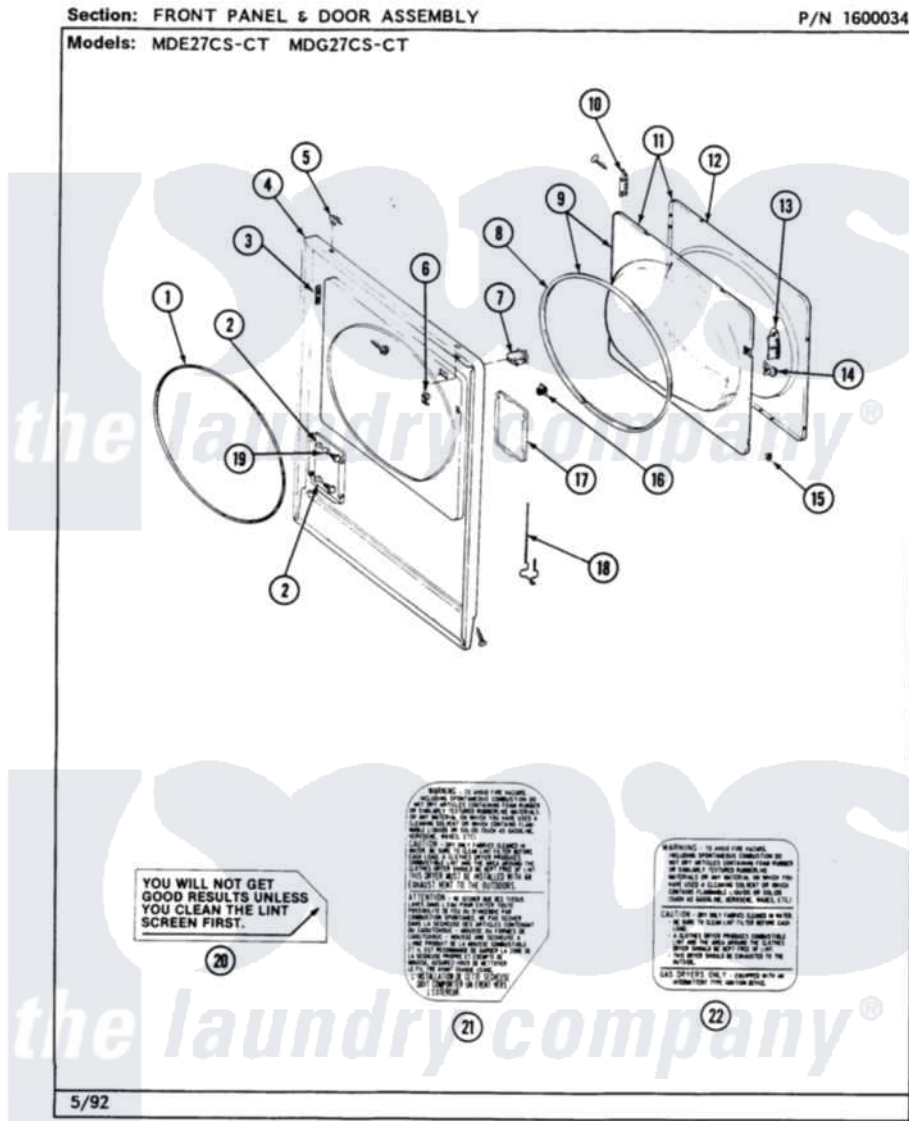

Maytag MDE27CSAGW 06 - FRONT PANEL & DOOR ASSEMBLY

Maytag Residential Maytag MDE27CSAGW Dryer Parts Parts Diagram 06 - FRONT PANEL & DOOR ASSEMBLY
 Click on the part number to view part

Item	Original Part Number	Replaced By	Status	Part Description
001	314937			Seal, Front Panel
002	NLA		Not Available	PART NOT USED
003	Y313907			Fastener, Twin
004	204439			Screw And Fstner Assembly
"	NLA		Not Available	FRONT PANEL-WHITE
005	212982	22001650		Fastener, Spring
006	Y310376			Clip, Door Switch Harness
007	Y305753	W10169313		Switch-Dor
008	314935	33001192		Seal, Door
009	308069		Not Available	DOOR, INNER W/GASKET
010	307099	33001230		Hinge, Door
"	Y314062			Screw, Door Hinge And Panel
011	NLA		Not Available	DOOR ASSY. COMPLETE (WHITE)
012	314967		Not Available	DOOR W/WINDOW OUTER HALF (WHT)
013	314939			Handle, Door

014	314936	33001305	Strike, Door
"	314944	33001305	Strike, Door
015	Y313910		Clip, Door Liner To Outer Panel
016	306436		Door Latch Kit--W
017	NLA	Not Available	PART NOT USED
018	Y314025		Latch For Access Door
019	312369		Sleeve, Access Panel Stud Part Not Used
020	Y313340		LABEL, LINT SCREEN INSTRUCTION
021	314941	Not Available	LABEL, INSTRUCTION
022	NLA	Not Available	INSTRUCTION LABEL