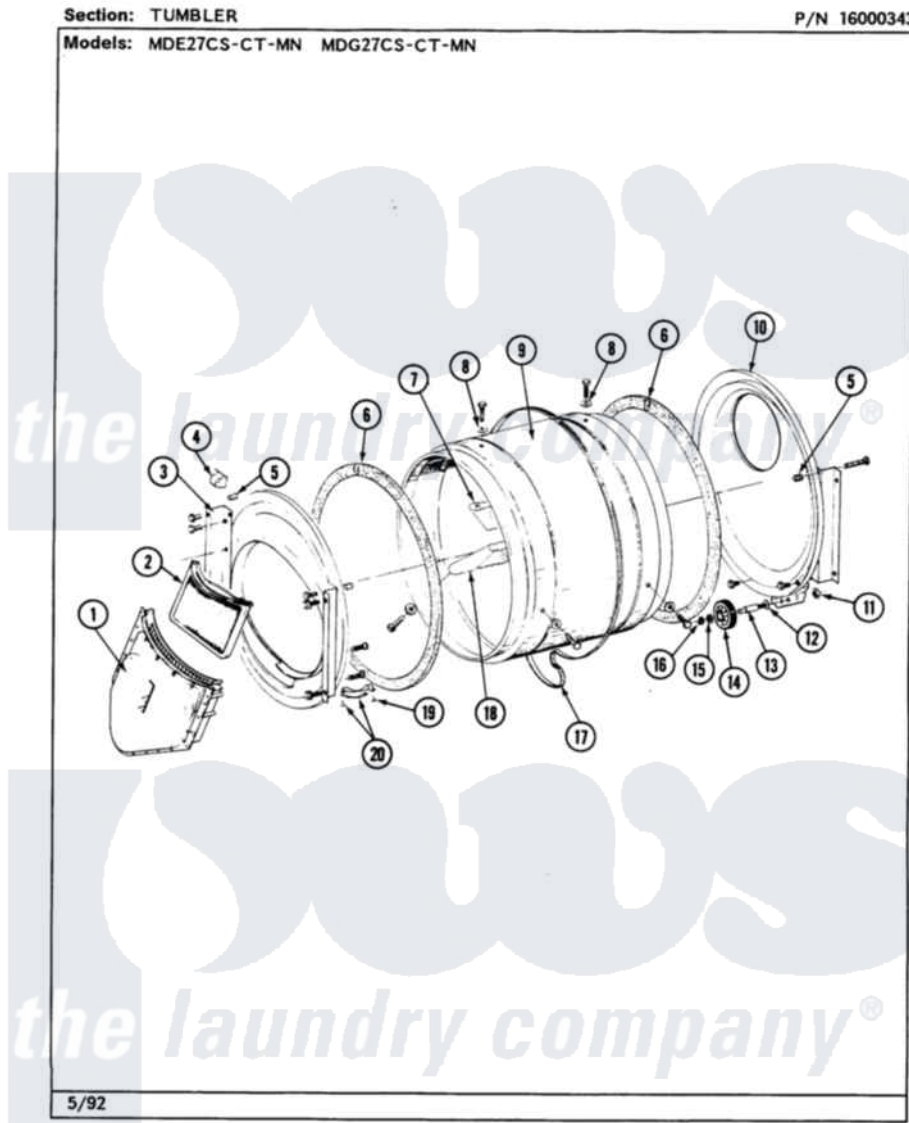

Maytag MDE27CSAGW 07 - TUMBLER

30

Maytag [Residential Maytag MDE27CSAGW Dryer Parts](#) Parts Diagram 07 - TUMBLER
 Click on the part number to view part

Item	Original Part Number	Replaced By	Status	Part Description
001	Y307112	33001016		Outlet Duct Assembly
"	Y314110	33002917		Screw, No.10-16
002	307108	33002970		Lint Filte
003	307109	33001179		Front, Tumbler
"	Y313561			Screw---NA
"	NLA		Not Available	SCREW
"	Y310632	1163839		Screw
004	Y310376			Clip, Door Switch Harness
005	NLA		Not Available	THREAD COVER
006	314820			Seal, Tumbler
007	314803	33001012		Baffle
"	Y310759			Screw, Tumbler Baffles
008	314158			Washer, Baffle To Tumbler
009	306663		Not Available	TUMBLER W/BAFFLES
"	314802		Not Available	TUMBLER W/OUT BAFFLES
010	211294	90767		Screw, 8A X 3/8 HeX Washer Head Tapping

"	Y307114	33001178	Back, Tumbler
"	Y308544	33001178	Back, Tumbler
011	312538	33001443	Nut, Hex
012	Y313347	312535	Washer, Vault Mounting Brk.
013	Y312948	6-3129480	Shaft- Tumbler
014	Y303373	12001541	Drum Roller/Washer Assembly--W
015	312535		Washer, Vault Mounting Brk.
016	410233	9703438	Ring-Retrn
017	Y312959		Poly "V" Belt For Tumbler
018	314804	33001004	Baffle, Tall
"	Y310759		Screw, Tumbler Baffles
019	210720		Rivet, Bearing To Tumbler Fmt
020	306508		Tumbler Bearing Kit ---W