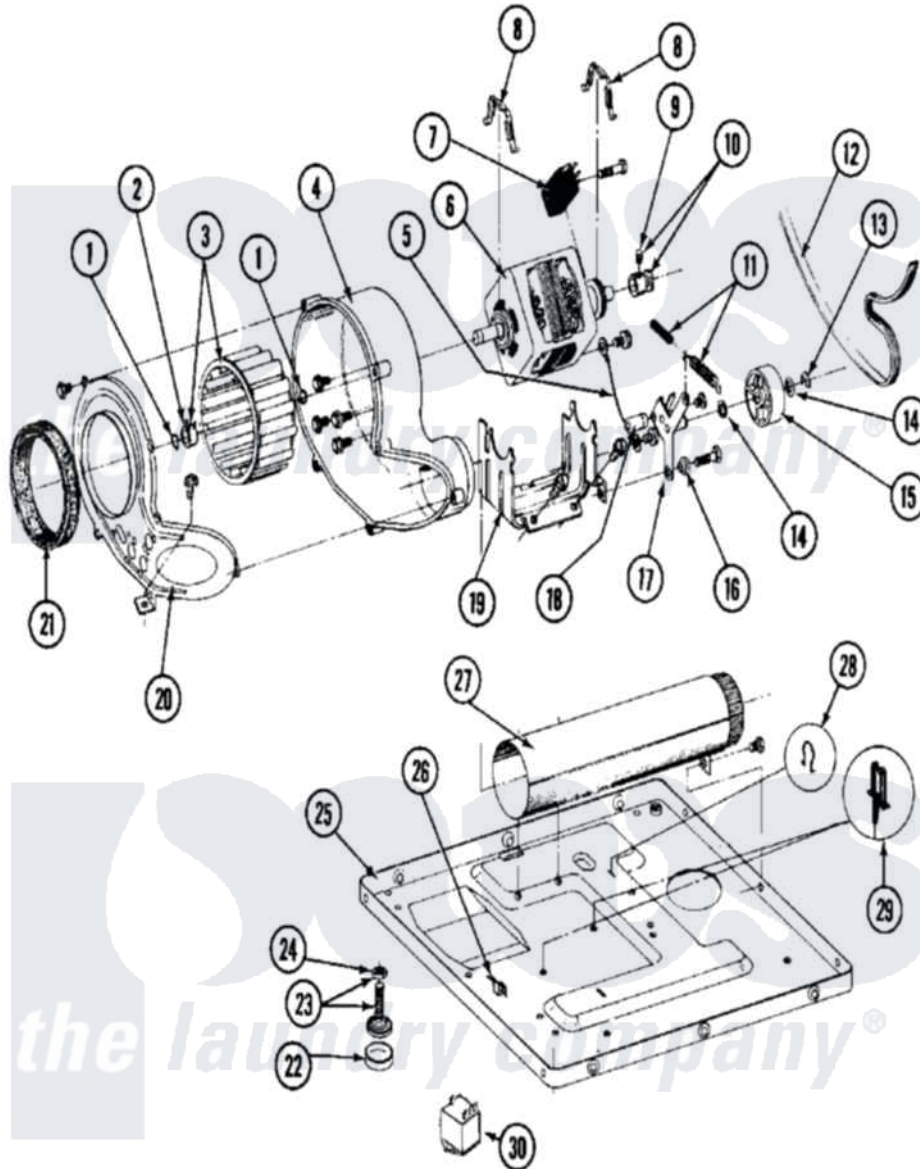

Maytag MDE27CSAGW 08 - MOTOR, BLOWER & BASE FRAME

Maytag Residential Maytag MDE27CSAGW Dryer Parts Parts Diagram 08 - MOTOR, BLOWER & BASE FRAME
 Click on the part number to view part

Item	Original Part Number	Replaced By	Status	Part Description
001	410233	9703438		Ring-Retrn
002	312967			Clamp, Blower Housing
003	Y303836			Blower Wheel Assembly And Clamp
004	Y312893			Housing, Blower
005	901220			Ground Wire
"	910343	488234		Screw 8-32 X 1/4
006	Y304656		Not Available	MOTOR (240V 50HZ)
007	306207		Not Available	(PROD. No.303358-8 & No.303358-9)
"	NLA		Not Available	PART NOT AVAILABLE
"	Y303877		Not Available	SWITCH, MOTOR EXTERNAL START No.303358-2, No.303358-4, 303358-7
"	Y303879			Switch, Motor External Start
008	Y015825			Clip, Motor To Motor Support
009	Y053241			Set Screw, Motor Pulley
010	305186			Pulley, Motor

011	Y303945		IDLER SPRING ASSY. W/PLUG
012	Y312959		Poly "V" Belt For Tumbler
013	312958	354987	Ring, Retaining
014	Y312527		Washer, Idler Shaft
015	Y303705	6-3037050	Pulley- ID
016	Y312894	315772	Sleeve, Idler Arm
017	Y014874		Screw, Idler Arm And Sleeve
"	Y303363	6-3033630	Idler Arm
"	Y312961	W10116751	Screw
018	Y313582	W10116756	Spacer
019	Y313561		Screw----NA
"	NLA	Not Available	MOTOR SUPPORT
020	Y313561		Screw----NA
"	314847		COVER, BLOWER HOUSING
021	Y312901		Seal, Housing Cover
022	210684		Foot, Adjustable Leg
023	Y302699	22003428	Leg, Adjustable
024	210385		Lock Nut For Adjustable Leg
025	Y303361	Not Available	BASE ASSY. (UPPER & LOWER)
026	Y310376		Clip, Door Switch Harness
027	Y303442		EXHAUST DUCT ASSEMBLY
028	410490		Spring, Retainer Wire Harness
029	Y313262	W10116752	Retainer-