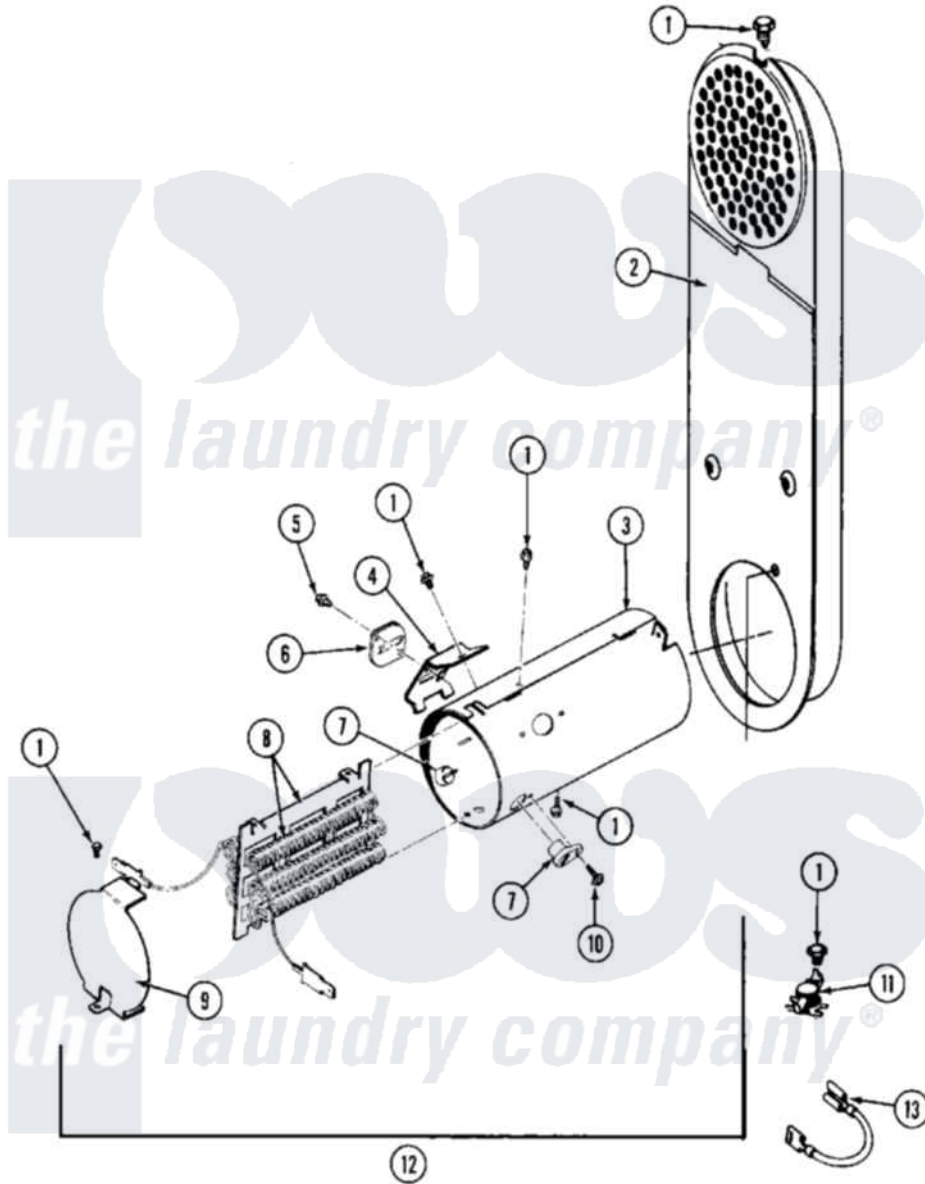

Maytag MDE27CSAGW 11 - HEATER (A3 SERIES)

Maytag Residential Maytag MDE27CSAGW Dryer Parts Parts Diagram 11 - HEATER (A3 SERIES)
 Click on the part number to view part

Item	Original Part Number	Replaced By	Status	Part Description
001	211294	90767		Screw, 8A X 3/8 HeX Washer Head Tapping
002	308503		Not Available	INLET DUCT ASSEMBLY
"	NLA		Not Available	INLET DUCT ASSY.
003	314995			Enclosure, Heater
004	315346			Bracket, Thermal Fuse
005	NLA		Not Available	SCREW
006	307473			Fuse, Thermal
007	314998			Insulator, Terminal
008	307186	Y308615		Heater Sub-Assembly
009	314999			Shield, Radiant
010	NLA		Not Available	SCREW
011	303396			Thermostat, Hi-Limit
012	307180	33001400		Heater Assembly
013	Y307173			Wire, Jumper