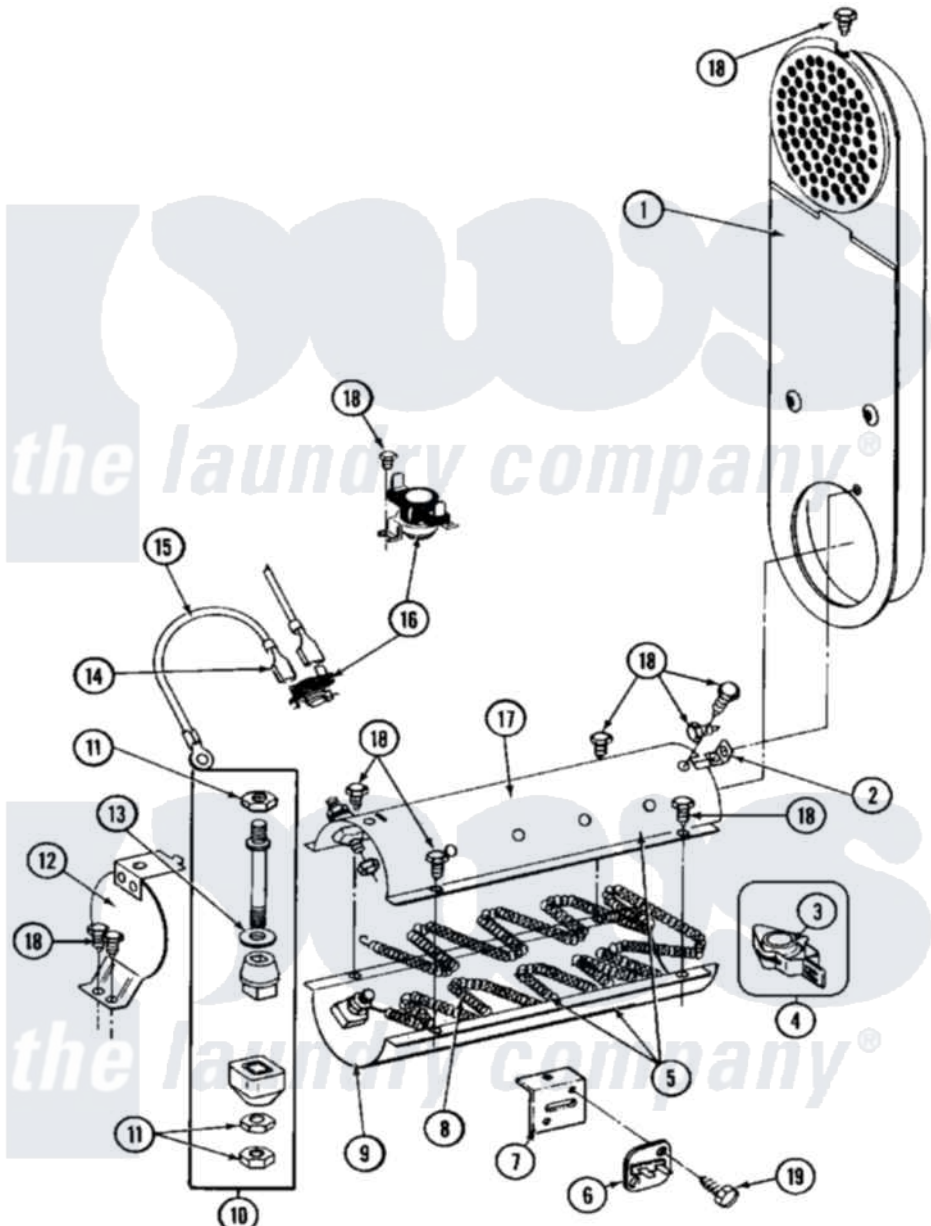

Maytag MDE27CSAGW 12 - HEATER (A0 SERIES)

Maytag Residential Maytag MDE27CSAGW Dryer Parts Parts Diagram 12 - HEATER (A0 SERIES)
 Click on the part number to view part

Item	Original Part Number	Replaced By	Status	Part Description
001	NLA		Not Available	INLET DUCT ASSY.
002	Y312890			Retainer, Heater Chamber
003	Y313270			Insulator For Heater Elemen
004	Y303881			Clip And Insulator Assembly
005	307470	Y303778		Heater Assembly Complete
006	307473			Fuse, Thermal
007	315046			MOUNTING BRACKET
008	Y313950			Element, Heater
009	Y313576			Heater Chamber, Bottom
010	Y304596			Terminal Insulator Assembly
011	311484	112432		Nut
012	304124		Not Available	HEATER SHIELD
013	311093			Washer, Terminal Connection
014	210745			Wire Terminal
015	Y304693			Jumper Wire
016	303396			Thermostat, Hi-Limit

017	Y313575		Not Available	HEATER CHAMBER, TOP
018	211294	90767		Screw, 8A X 3/8 HeX Washer Head Tapping
019	NLA		Not Available	SCREW