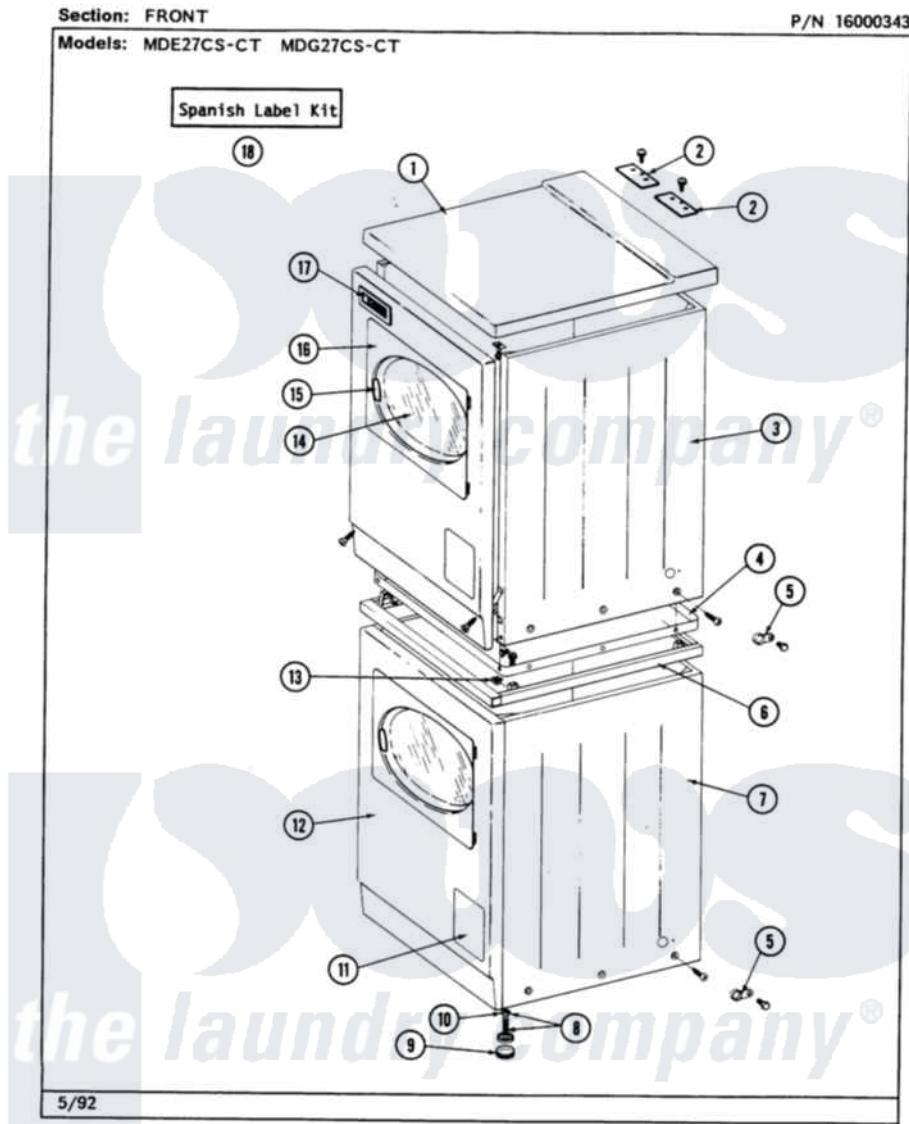

Maytag MDE27CTACL 01 - FRONT

Maytag Residential Maytag MDE27CTACL Dryer Parts Parts Diagram 01 - FRONT
 Click on the part number to view part

Item	Original Part Number	Replaced By	Status	Part Description
001	307104			Top Cover Assembly
"	NLA		Not Available	(ALMOND)
002	NLA		Not Available	TOP COVER PLATE
"	Y313559			Screw
003	204445			Screw And Fastener Assembly
"	213007			Xfor Cabinet See Cabinet, Back
"	NLA		Not Available	CABINET, UPPER (WHITE)
004	314663	214354		Screw, Top Cover To Cabnt.
"	Y303361		Not Available	BASE ASSY. (UPPER & LOWER)
005	211168	W10139210		Screw, 8-18 X 5/16
"	910768	M0280301		Tie Electr
006	NLA		Not Available	SPACER ASSY, WHITE
007	307125		Not Available	CABINET, LOWER (WHITE)
"	NLA		Not Available	(ALMOND)
008	Y302699	22003428		Leg, Adjustable

009	210684		Foot, Adjustable Leg
010	210385		Lock Nut For Adjustable Leg
011	NLA	Not Available	PART NOT USED
012	204439		Screw And Fstner Assembly
"	NLA	Not Available	FRONT PANEL-WHITE
013	310933	33002194	Nut, Speed
014	308069	Not Available	DOOR, INNER W/GASKET
015	314939		Handle, Door
"	314974		Handle, Door
016	NLA	Not Available	DOOR ASSY. COMPLETE (WHITE)
017	NLA	Not Available	NAME PLATE
018	NLA	Not Available	SPANISH LABEL KIT