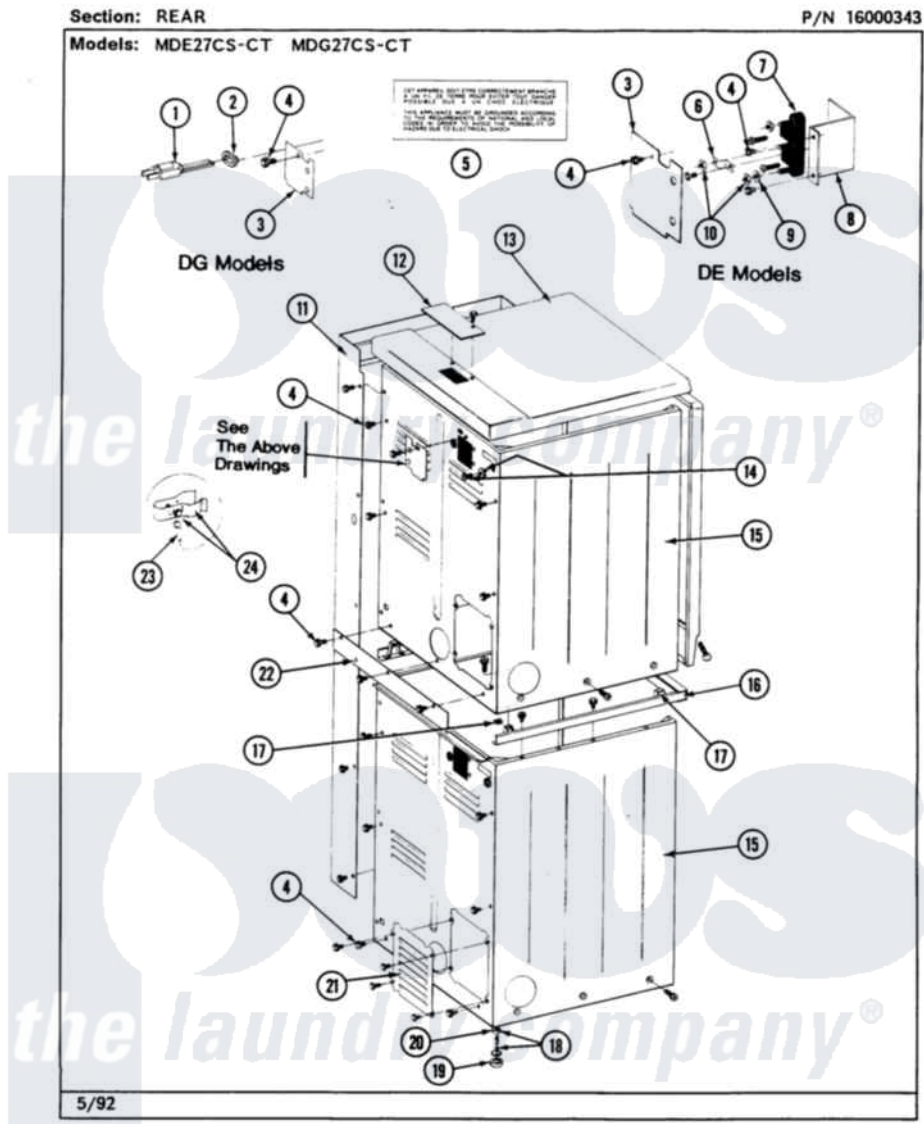

# Maytag MDE27CTACL 02 - REAR

8

Maytag [Residential Maytag MDE27CTACL Dryer Parts](#) Parts Diagram 02 - REAR  
 Click on the part number to view part

Item	Original Part Number	Replaced By	Status	Part Description
001	302521		Not Available	CORD, POWER PART NOT USED-GAS MODELS ONLY
002	<a href="#">211881</a>			Grommet, Cord Part Not Used-Gas Models Only
003	Y312905		Not Available	COVER, TERMINAL
004	<a href="#">Y313561</a>			Screw----NA
005	214519			LABEL, ELECTRICAL INSTR. PART NOT USED-GAS MODELS ONLY
006	Y311423	<a href="#">489483</a>		Screw 10-32 X 1/2
"	<a href="#">Y312184</a>			Strap, Grounding
007	<a href="#">400008</a>			Block, Terminal
"	Y312209	<a href="#">W10001200</a>		Screw
008	<a href="#">Y312904</a>			Bracket, Terminal Block
009	<a href="#">Y311270</a>			Washer, Terminal Block
010	311484	<a href="#">112432</a>		Nut
011	NLA		Not Available	SCREW
012	NLA		Not Available	TOP COVER PLATE

"	<a href="#">Y313559</a>		Screw
013	<a href="#">307104</a>		Top Cover Assembly
"	NLA	Not Available	(ALMOND)
014	NLA	Not Available	SCREW & WASHER ASSY.
015	<a href="#">213007</a>		Xfor Cabinet See Cabinet, Back
"	307125	Not Available	CABINET, LOWER (WHITE)
"	NLA	Not Available	(ALMOND)
"	Y310632	<a href="#">1163839</a>	Screw
016	911050	<a href="#">4312464</a>	Screw
"	NLA	Not Available	SPACER ASSY, WHITE
"	Y310632	<a href="#">1163839</a>	Screw
017	310933	<a href="#">33002194</a>	Nut, Speed
018	Y302699	<a href="#">22003428</a>	Leg, Adjustable
019	<a href="#">210684</a>		Foot, Adjustable Leg
020	<a href="#">210385</a>		Lock Nut For Adjustable Leg
021	211294	<a href="#">90767</a>	Screw, 8A X 3/8 HeX Washer Head Tapping
"	Y312951	Not Available	ACCESS COVER, BACK
"	<a href="#">Y313559</a>		Screw
022	NLA	Not Available	FILLER STRIP
"	Y310632	<a href="#">1163839</a>	Screw
023	<a href="#">311155</a>		Ground Wire And Clamp
024	<a href="#">301548</a>		Clamp, Ground Wire
"	<a href="#">313122</a>		Screw - Baffle To Tumbler