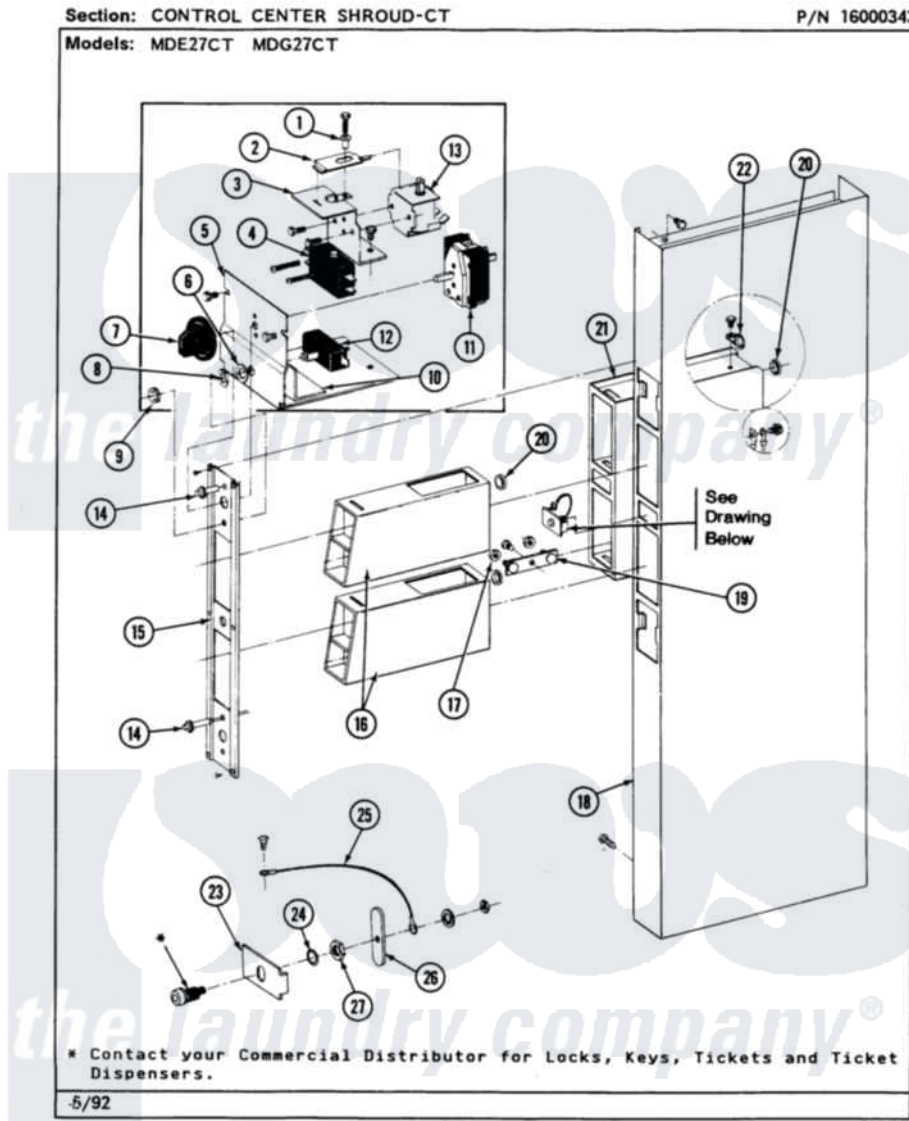

Maytag MDE27CTACL 03 - CONTROL CENTER SHROUD

Maytag Residential Maytag MDE27CTACL Dryer Parts Parts Diagram 03 - CONTROL CENTER SHROUD
 Click on the part number to view part

Item	Original Part Number	Replaced By	Status	Part Description
001	NLA		Not Available	SPACER
002	NLA		Not Available	SPRING, LEVER
003	212276	W10116760		Screw
"	212949	22001866		Screw, Relay
"	NLA		Not Available	RELAY BRACKET
004	212950	M0227520		Screw-Tc No.6-32 X 13/16", Preform SwiTch
"	Y303787		Not Available	SWITCH FOR RELAY
005	212276	W10116760		Screw
"	Y314261			Switch And Relay Bracket
006	312751			Lockwasher, Start Switch
007	205663			Knob For Selector Switch
008	Y312706	422617		Nut
009	Y312702			Knurled Nut, Start Switch
010	NLA		Not Available	INSULATOR
011	307253			Switch, Cycle Selector
"	Y313588	488234		Screw 8-32 X 1/4

012	306941	W10149462	Switch, Push-To-Start
013	212951		Screw, No.6-32 X 1/4 Inch
"	305393		Solenoid For Relay Assembly
014	303963	Not Available	LIGHT, INDICATOR
015	315037	Not Available	PANEL, VAULT
"	Y313424		Screw, Vault Panel
016	NLA	Not Available	OUTER CASE-WHITE
017	Y052740	62739	Nut, Lock
018	213648	98165	Screw
"	NLA	Not Available	CONTROL SHROUD-WHITE
019	212276	W10116760	Screw
"	NLA	Not Available	MOUNTING STRAP
020	Y313671	33001303	Grommet, Plate Hole
021	211294	90767	Screw, 8A X 3/8 HeX Washer Head Tapping
"	305534	Not Available	VAULT ASSEMBLY
"	Y310632	1163839	Screw
"	Y313559		Screw
022	211168	W10139210	Screw, 8-18 X 5/16
"	910768	M0280301	Tie Electr
023	Y313427	206637	Lock Kit
024	NLA	Not Available	SPRING WASHER
025	211168	W10139210	Screw, 8-18 X 5/16
"	Y303981		Ground Wire For Latch
026	Y313427	206637	Lock Kit
027	212328	W10139762	Hex Nut, 3/4-27