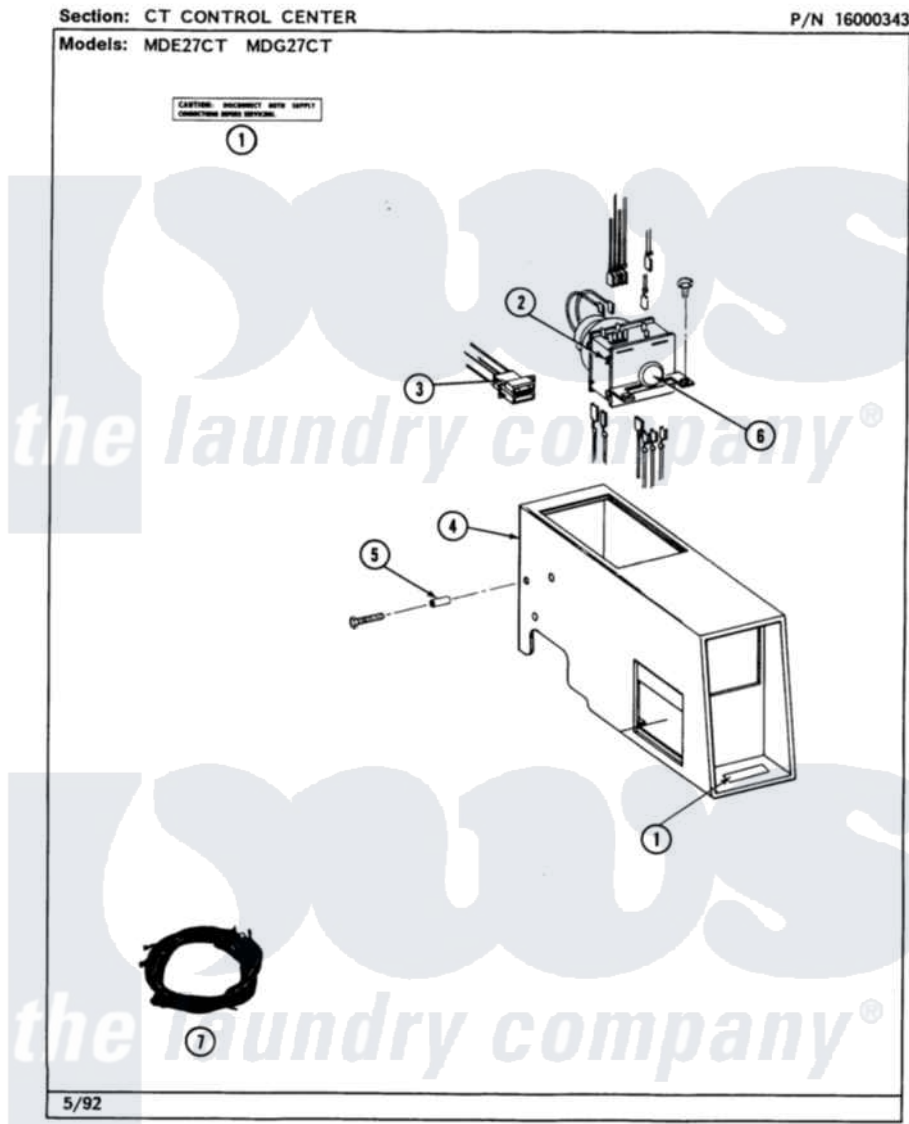

Maytag MDE27CTACL 04 - CONTROL CENTER

22

Maytag Residential Maytag MDE27CTACL Dryer Parts Parts Diagram 04 - CONTROL CENTER
Click on the part number to view part

Item	Original Part Number	Replaced By	Status	Part Description
001	Y313439		Not Available	INSTRUCTION LABEL
002	212276	W10116760		Screw
"	305867		Not Available	(45 MINS. FOR 303799 & 307142)
"	305868		Not Available	No.303799 & 307141 (37 1/2 MINS)
"	307142			Timer With Knob And Pin
"	NLA		Not Available	TIMER MOTOR FOR TIMER W/PROD.
003	NLA		Not Available	HARNES, TICKET CONTROL
004	NLA		Not Available	OUTER CASE-WHITE
005	NLA		Not Available	SPACER, VAULT
"	Y310842	8182296		Screw, Agitator
006	213089			Knob For Timer
"	Y312300			Groov-Pin
007	NLA		Not Available	WIRE HARNESS-UPPER