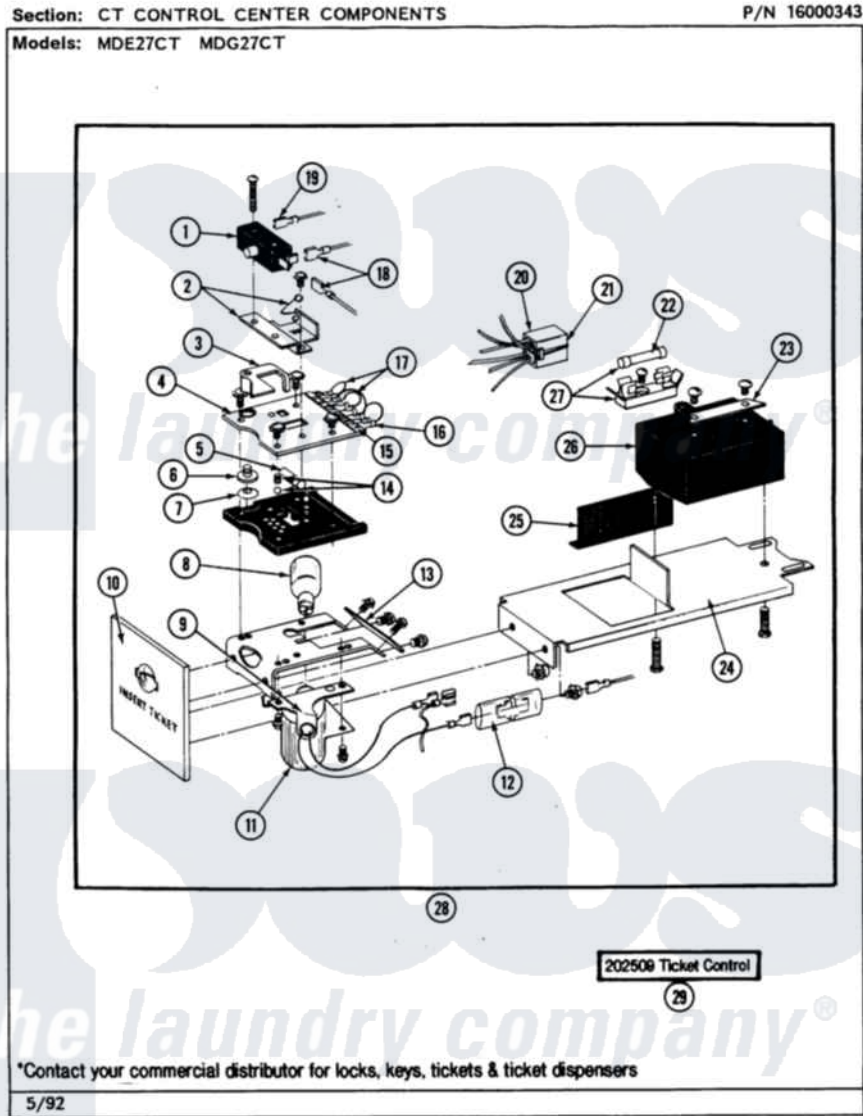

Maytag MDE27CTACL 05 - CONTROL CENTER COMPONENTS

Maytag Residential Maytag MDE27CTACL Dryer Parts Parts Diagram 05 - CONTROL CENTER COMPONENTS
 Click on the part number to view part

Item	Original Part Number	Replaced By	Status	Part Description
001	204882		Not Available	SWITCH FOR TICKET CONTROL
"	NLA		Not Available	SCREW
002	204881			Cam Plate Assembly
"	NLA		Not Available	SCREW
003	214218			Lever, Switch
004	212452			Board, Circuit
"	NLA		Not Available	SCREW
005	214275			Roller For Cam
006	214220			Adjustment Thumb Wheel
007	NLA		Not Available	SPRING WASHER
008	202479	A3167501		Lamp Oven, Int.
009	NLA		Not Available	LAMP SOCKET W/BACKET
010	212519	488234		Screw 8-32 X 1/4
"	NLA		Not Available	FRONT PLATE
011	212533			SHIELD FOR HEAT LAMP
"	NLA		Not Available	SCREW

012	Y201110		Not Available	CONNECTOR, WIRE (INDIC. LIGHT)
013	NLA		Not Available	SCREW
014	203140			Contact Ball Kit
015	NLA		Not Available	OVERLAY
016	Y311550		Not Available	SPADE (MINIATURE)
017	NLA		Not Available	JUMPER WIRE (BLACK)
018	NLA		Not Available	SPADE CONNECTOR
019	211737	248562		Terminal
020	NLA		Not Available	HARNESS, TICKET CONTROL
021	213074			Pin Receptacle For Plug
"	NLA		Not Available	PIN, PLUG
022	202713	22001555		Fuse
023	311612		Not Available	COVER, CIRCUIT BOARD TERMINALS
"	311613	Y311711		Screw, Fuse Block
024	211294	90767		Screw, 8A X 3/8 HeX Washer Head Tapping
"	NLA		Not Available	BRACKET
025	NLA		Not Available	SHIELD
026	202477	22003292		Control As
027	NLA		Not Available	FUSE BLOCK W/FUSE
028	NLA		Not Available	TICKET RECEIVER ASSY.
029	202509			Ticket Control Assembly