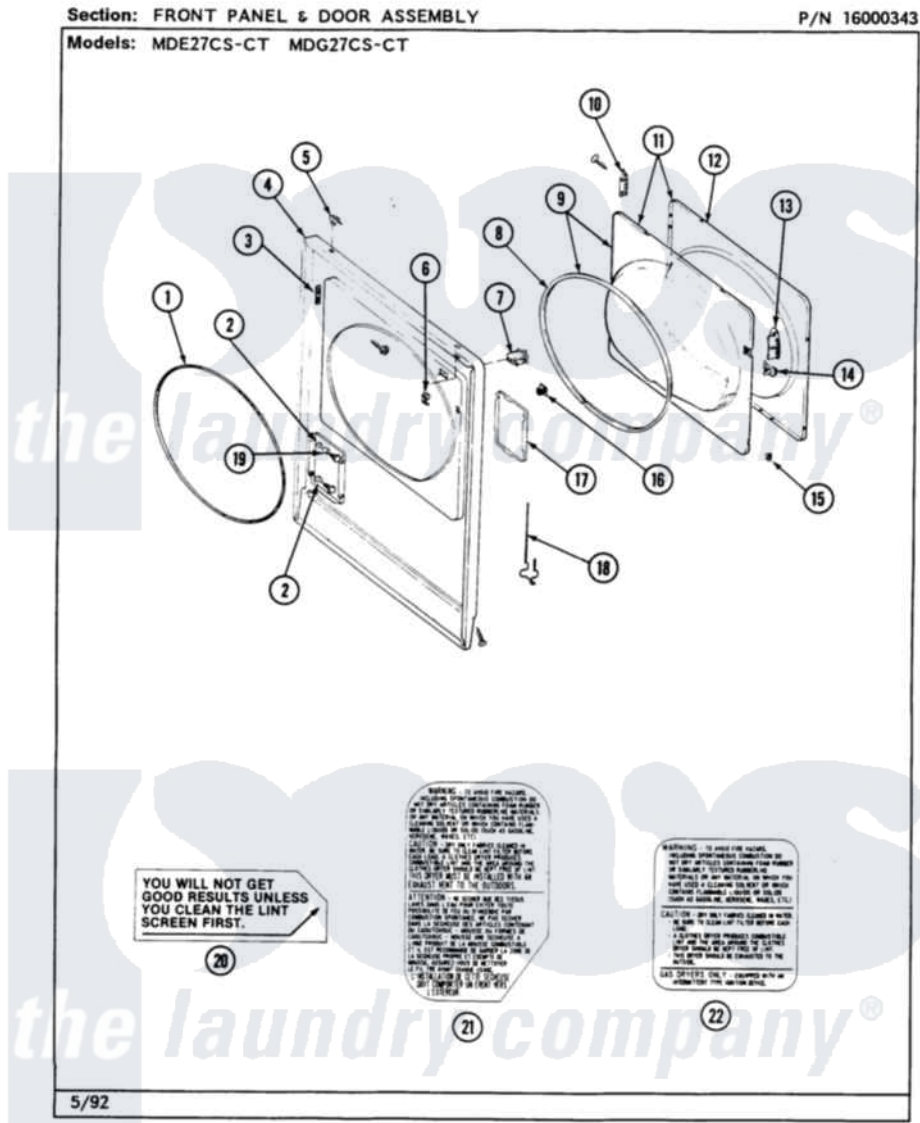

Maytag MDE27CTACL 06 - FRONT PANEL & DOOR ASSEMBLY

Maytag Residential Maytag MDE27CTACL Dryer Parts Parts Diagram 06 - FRONT PANEL & DOOR ASSEMBLY
 Click on the part number to view part

Item	Original Part Number	Replaced By	Status	Part Description
001	314937			Seal, Front Panel
002	NLA		Not Available	PART NOT USED
003	Y313907			Fastener, Twin
004	204439			Screw And Fstner Assembly
"	NLA		Not Available	FRONT PANEL-WHITE
005	212982	22001650		Fastener, Spring
006	Y310376			Clip, Door Switch Harness
007	Y305754	W10169313		Switch-Dor
008	314935	33001192		Seal, Door
009	308069		Not Available	DOOR, INNER W/GASKET
010	307099	33001230		Hinge, Door
"	Y314062			Screw, Door Hinge And Panel
011	NLA		Not Available	DOOR ASSY. COMPLETE (WHITE)
012	314967		Not Available	DOOR W/WINDOW OUTER HALF (WHT)
"	NLA		Not Available	(ALMOND)

013	314939		Handle, Door
"	314974		Handle, Door
014	314936	33001305	Strike, Door
"	314944	33001305	Strike, Door
015	Y313910		Clip, Door Liner To Outer Panel
016	306436		Door Latch Kit--W
017	NLA	Not Available	PART NOT USED
018	Y314025		Latch For Access Door
019	312369		Sleeve, Access Panel Stud Part Not Used
020	Y313340		LABEL, LINT SCREEN INSTRUCTION
021	314941	Not Available	LABEL, INSTRUCTION
022	NLA	Not Available	INSTRUCTION LABEL