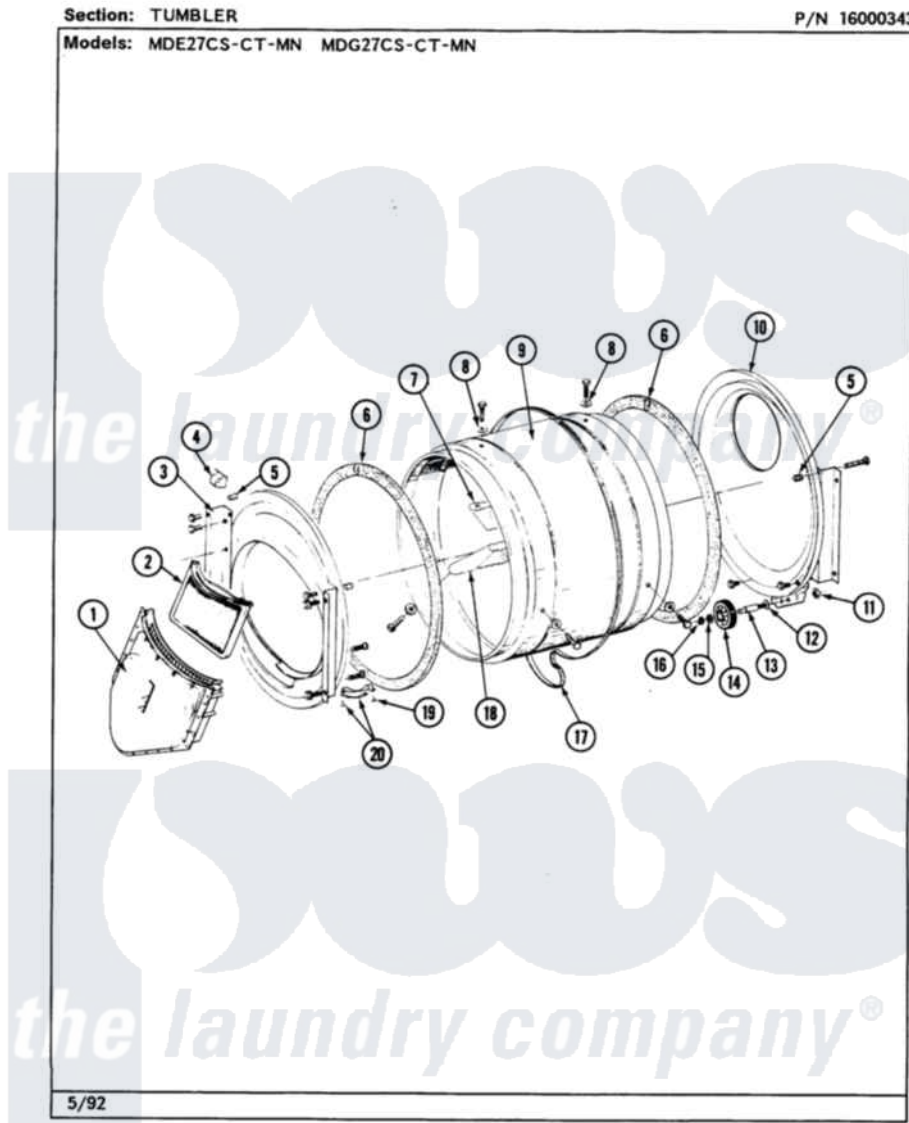

Maytag MDE27CTACL 07 - TUMBLER

30

Maytag Residential Maytag MDE27CTACL Dryer Parts Parts Diagram 07 - TUMBLER
 Click on the part number to view part

Item	Original Part Number	Replaced By	Status	Part Description
001	Y307112	33001016		Outlet Duct Assembly
"	Y314110	33002917		Screw, No.10-16
002	307108	33002970		Lint Filte
003	307109	33001179		Front, Tumbler
"	Y313561			Screw---NA
"	NLA		Not Available	SCREW
"	Y310632	1163839		Screw
004	Y310376			Clip, Door Switch Harness
005	NLA		Not Available	THREAD COVER
006	314820			Seal, Tumbler
007	314803	33001012		Baffle
"	Y310759			Screw, Tumbler Baffles
008	314158			Washer, Baffle To Tumbler
009	306663		Not Available	TUMBLER W/BAFFLES
"	314802		Not Available	TUMBLER W/OUT BAFFLES
010	211294	90767		Screw, 8A X 3/8 HeX Washer Head Tapping

"	Y307114	33001178	Back, Tumbler
"	Y308544	33001178	Back, Tumbler
011	312538	33001443	Nut, Hex
012	Y313347	312535	Washer, Vault Mounting Brk.
013	Y312948	6-3129480	Shaft- Tumbler
014	Y303373	12001541	Drum Roller/Washer Assembly--W
015	312535		Washer, Vault Mounting Brk.
016	410233	9703438	Ring-Retrn
017	Y312959		Poly "V" Belt For Tumbler
018	314804	33001004	Baffle, Tall
"	Y310759		Screw, Tumbler Baffles
019	210720		Rivet, Bearing To Tumbler Fmt
020	306508		Tumbler Bearing Kit ---W