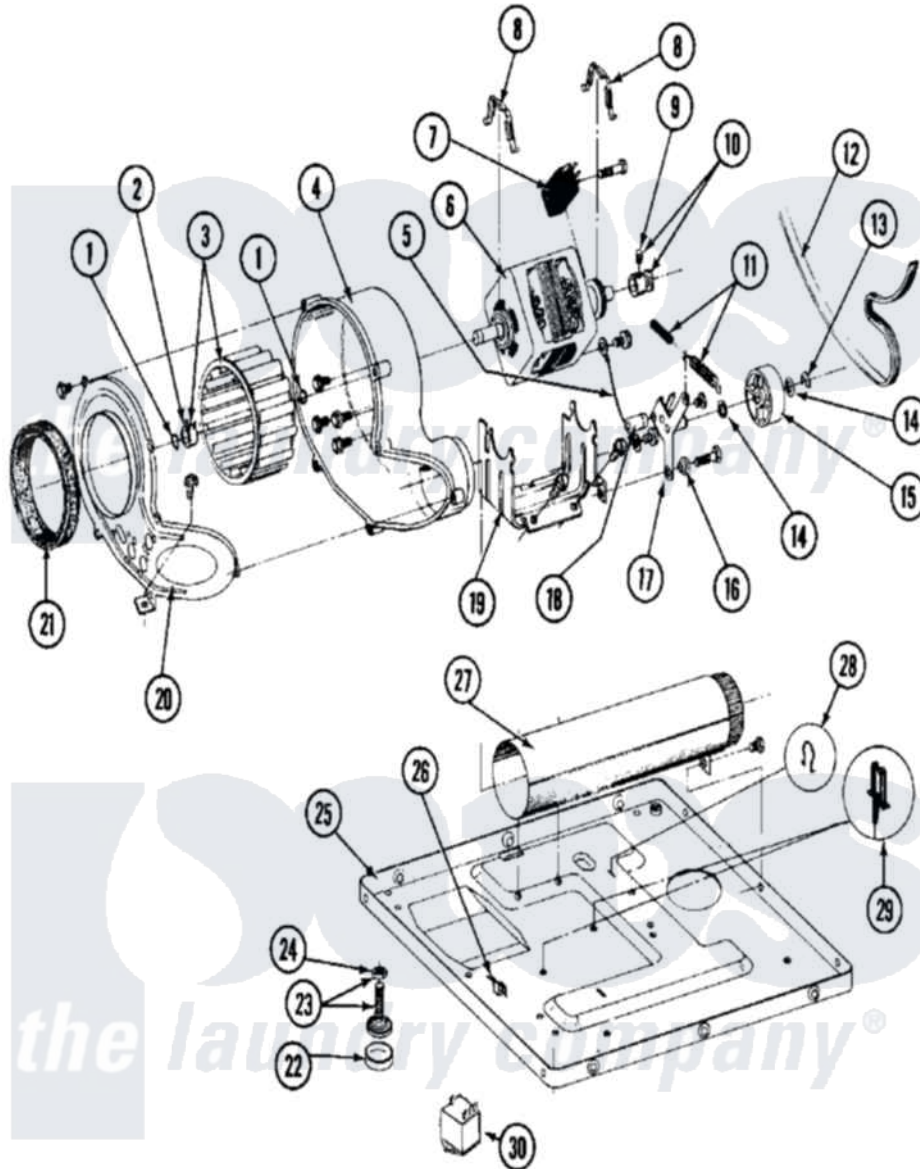

# Maytag MDE27CTACL 09 - MOTOR, BLOWER & BASE FRAME

Maytag [Residential Maytag MDE27CTACL Dryer Parts](#) Parts Diagram 09 - MOTOR, BLOWER & BASE FRAME  
 Click on the part number to view part

Item	Original Part Number	Replaced By	Status	Part Description
001	410233	<a href="#">9703438</a>		Ring-Retrn
002	<a href="#">312967</a>			Clamp, Blower Housing
003	<a href="#">Y303836</a>			Blower Wheel Assembly And Clamp
004	<a href="#">Y312893</a>			Housing, Blower
005	<a href="#">901220</a>			Ground Wire
"	910343	<a href="#">488234</a>		Screw 8-32 X 1/4
006	Y303358	<a href="#">W10410999</a>		Motor-Drve
007	306207		Not Available	(PROD. No.303358-8 & No.303358-9)
"	NLA		Not Available	SWITCH, MOTOR START-PROD.
"	Y303877		Not Available	SWITCH, MOTOR EXTERNAL START No.303358-2, No.303358-4, 303358-7
"	<a href="#">Y303879</a>			Switch, Motor External Start
008	<a href="#">Y015825</a>			Clip, Motor To Motor Support
009	<a href="#">Y053241</a>			Set Screw, Motor Pulley