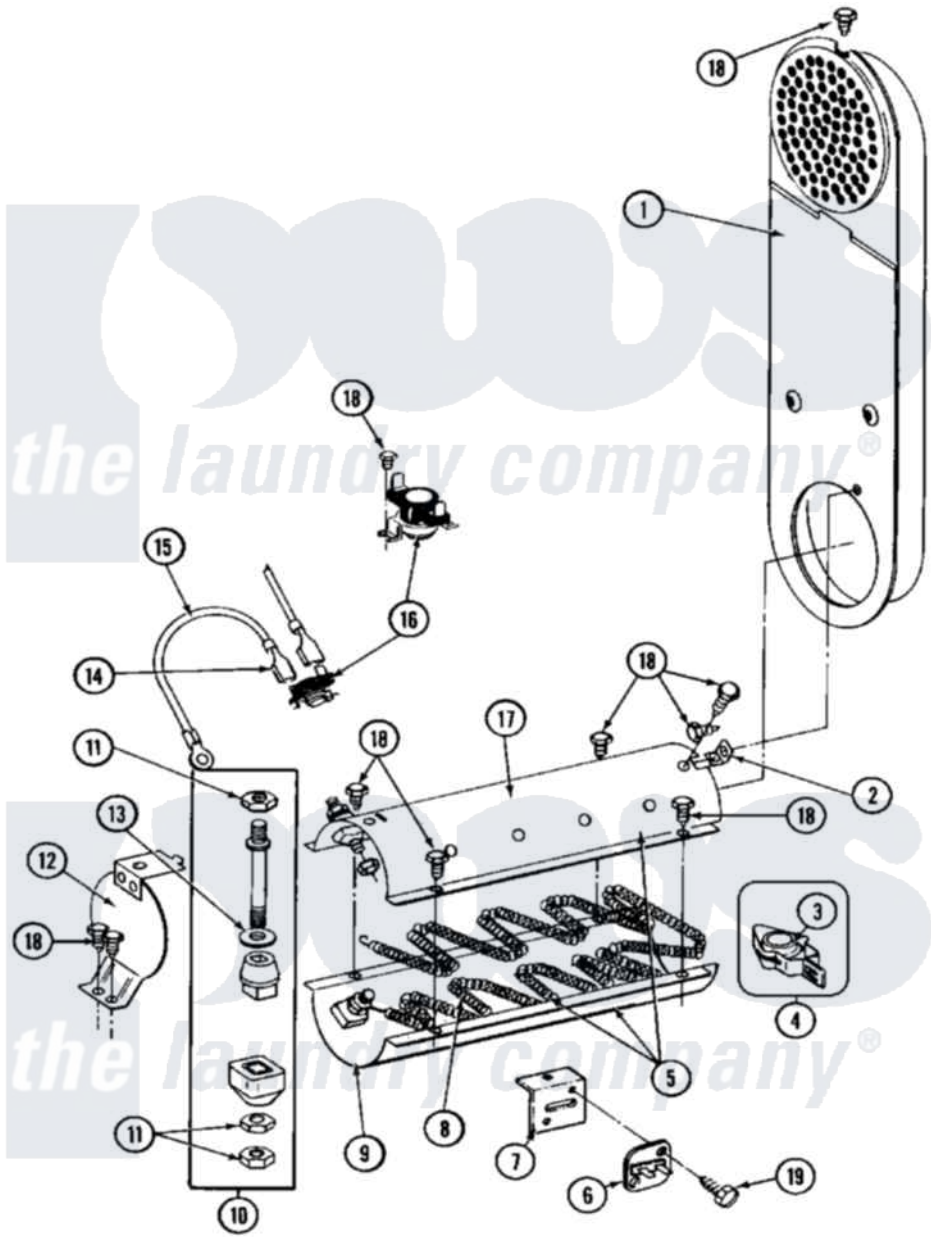

# Maytag MDE27CTACL 11 - HEATER (A0 SERIES)

Maytag [Residential Maytag MDE27CTACL Dryer Parts](#) Parts Diagram 11 - HEATER (A0 SERIES)  
 Click on the part number to view part

Item	Original Part Number	Replaced By	Status	Part Description
001	NLA		Not Available	INLET DUCT ASSY.
002	<a href="#">Y312890</a>			Retainer, Heater Chamber
003	<a href="#">Y313270</a>			Insulator For Heater Elemen
004	<a href="#">Y303881</a>			Clip And Insulator Assembly
005	307470	<a href="#">Y303778</a>		Heater Assembly Complete
006	<a href="#">307473</a>			Fuse, Thermal
007	315046			MOUNTING BRACKET
008	<a href="#">Y313537</a>			Heater Element 240 Volt
009	<a href="#">Y313576</a>			Heater Chamber, Bottom
010	<a href="#">Y304596</a>			Terminal Insulator Assembly
011	311484	<a href="#">112432</a>		Nut
012	304124		Not Available	HEATER SHIELD
013	<a href="#">311093</a>			Washer, Terminal Connection
014	<a href="#">210745</a>			Wire Terminal
015	<a href="#">Y304693</a>			Jumper Wire
016	<a href="#">303396</a>			Thermostat, Hi-Limit

017	Y313575		Not Available	HEATER CHAMBER, TOP
018	211294	<a href="#">90767</a>		Screw, 8A X 3/8 HeX Washer Head Tapping
019	NLA		Not Available	SCREW