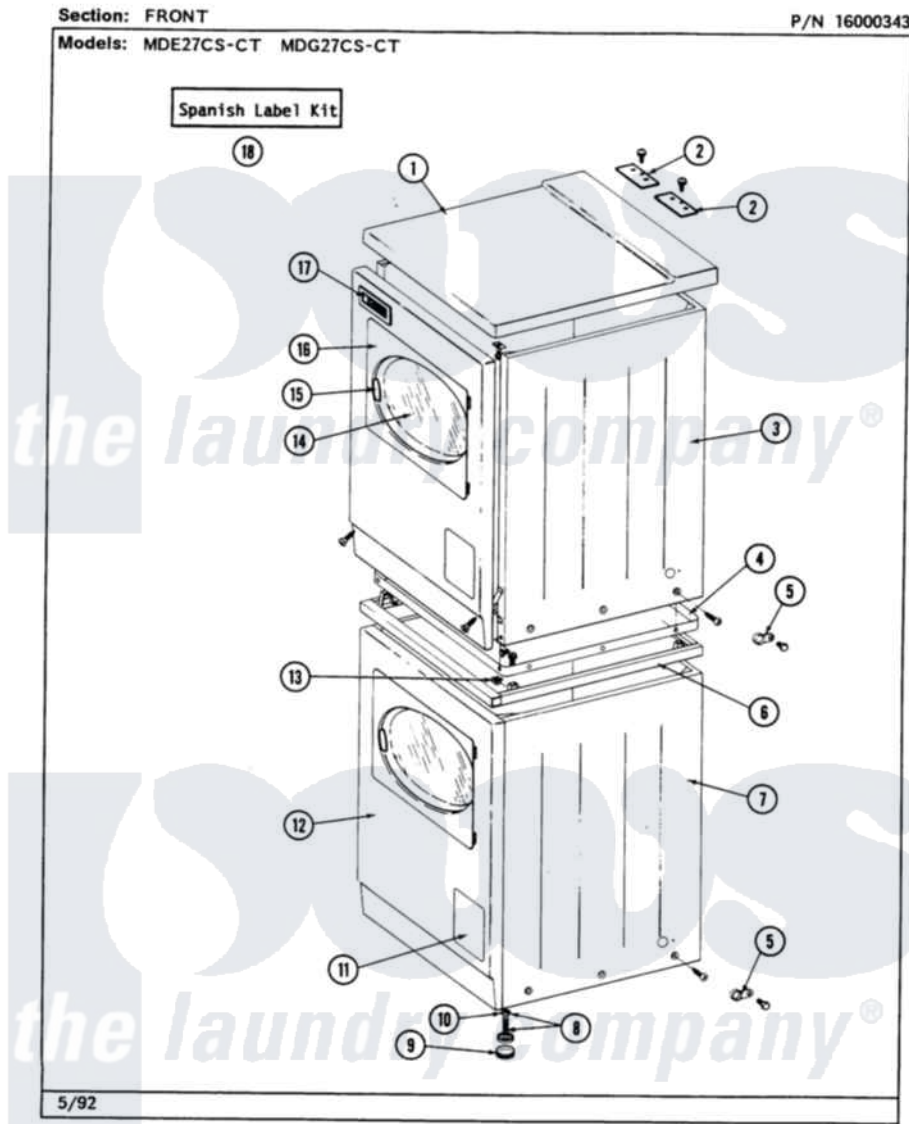

# Maytag MDE27CTACW 01 - FRONT

2

Maytag [Residential Maytag MDE27CTACW Dryer Parts](#) Parts Diagram 01 - FRONT  
 Click on the part number to view part

Item	Original Part Number	Replaced By	Status	Part Description
001	<a href="#">307104</a>			Top Cover Assembly
"	NLA		Not Available	(ALMOND)
002	NLA		Not Available	TOP COVER PLATE
"	<a href="#">Y313559</a>			Screw
003	<a href="#">204445</a>			Screw And Fastener Assembly
"	<a href="#">213007</a>			Xfor Cabinet See Cabinet, Back
"	NLA		Not Available	CABINET, UPPER (WHITE)
004	314663	<a href="#">214354</a>		Screw, Top Cover To Cabnt.
"	Y303361		Not Available	BASE ASSY. (UPPER & LOWER)
005	211168	<a href="#">W10139210</a>		Screw, 8-18 X 5/16
"	910768	<a href="#">M0280301</a>		Tie Electr
006	NLA		Not Available	SPACER ASSY, WHITE
007	307125		Not Available	CABINET, LOWER (WHITE)
"	NLA		Not Available	(ALMOND)
008	Y302699	<a href="#">22003428</a>		Leg, Adjustable

009	<a href="#">210684</a>		Foot, Adjustable Leg
010	<a href="#">210385</a>		Lock Nut For Adjustable Leg
011	NLA	Not Available	PART NOT USED
012	<a href="#">204439</a>		Screw And Fstner Assembly
"	NLA	Not Available	FRONT PANEL-WHITE
013	310933	<a href="#">33002194</a>	Nut, Speed
014	308069	Not Available	DOOR, INNER W/GASKET
015	<a href="#">314939</a>		Handle, Door
"	<a href="#">314974</a>		Handle, Door
016	NLA	Not Available	DOOR ASSY. COMPLETE (WHITE)
017	NLA	Not Available	NAME PLATE
018	NLA	Not Available	SPANISH LABEL KIT