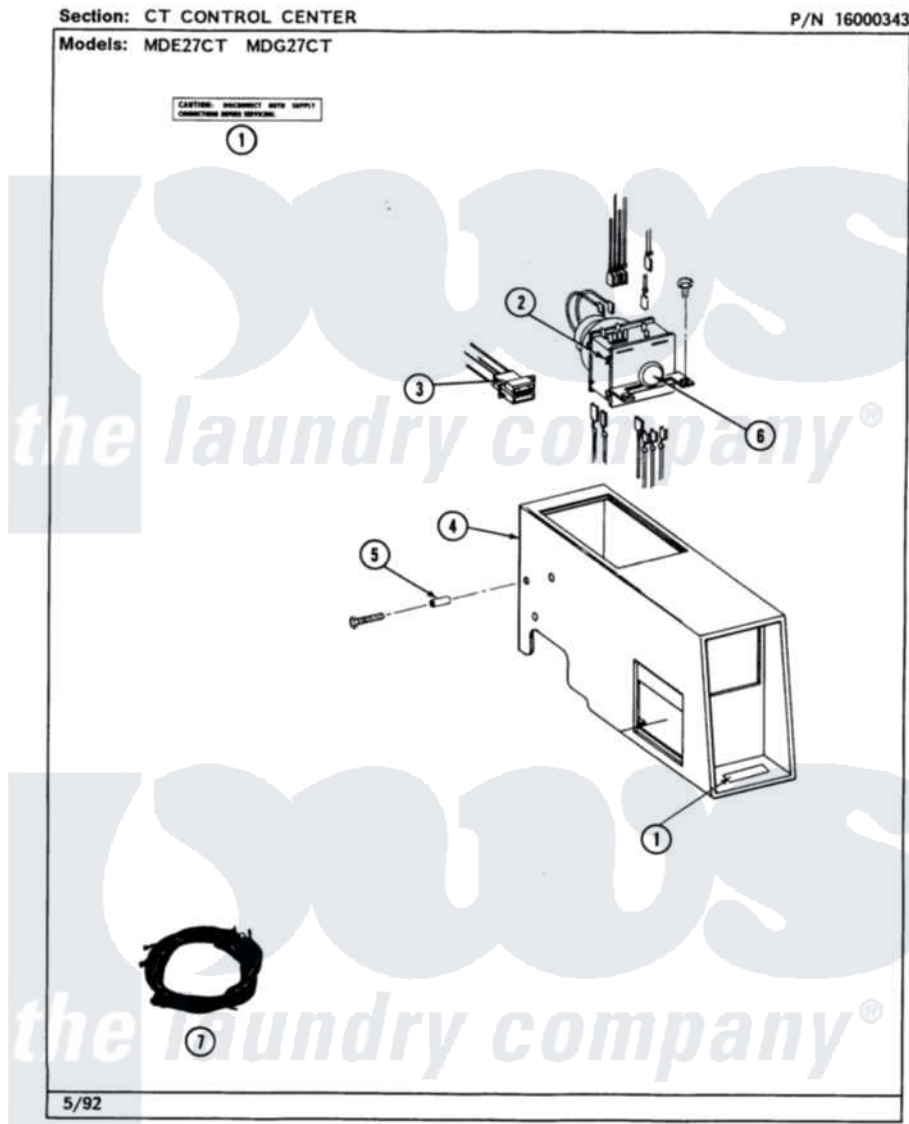

Maytag MDE27CTACW 04 - CONTROL CENTER

22

Maytag [Residential Maytag MDE27CTACW Dryer Parts](#) Parts Diagram 04 - CONTROL CENTER

[Click on the part number to view part](#)

Item	Original Part Number	Replaced By	Status	Part Description
001	Y313439		Not Available	INSTRUCTION LABEL
002	212276	W10116760		Screw
"	305867		Not Available	(45 MINS. FOR 303799 & 307142)
"	305868		Not Available	No.303799 & 307141 (37 1/2 MINS)
"	307142			Timer With Knob And Pin
"	NLA		Not Available	TIMER MOTOR FOR TIMER W/PROD.
003	NLA		Not Available	HARNES, TICKET CONTROL
004	NLA		Not Available	OUTER CASE-WHITE
005	NLA		Not Available	SPACER, VAULT
"	Y310842	8182296		Screw, Agitator
006	213089			Knob For Timer
"	Y312300			Groov-Pin
007	NLA		Not Available	WIRE HARNESS-UPPER