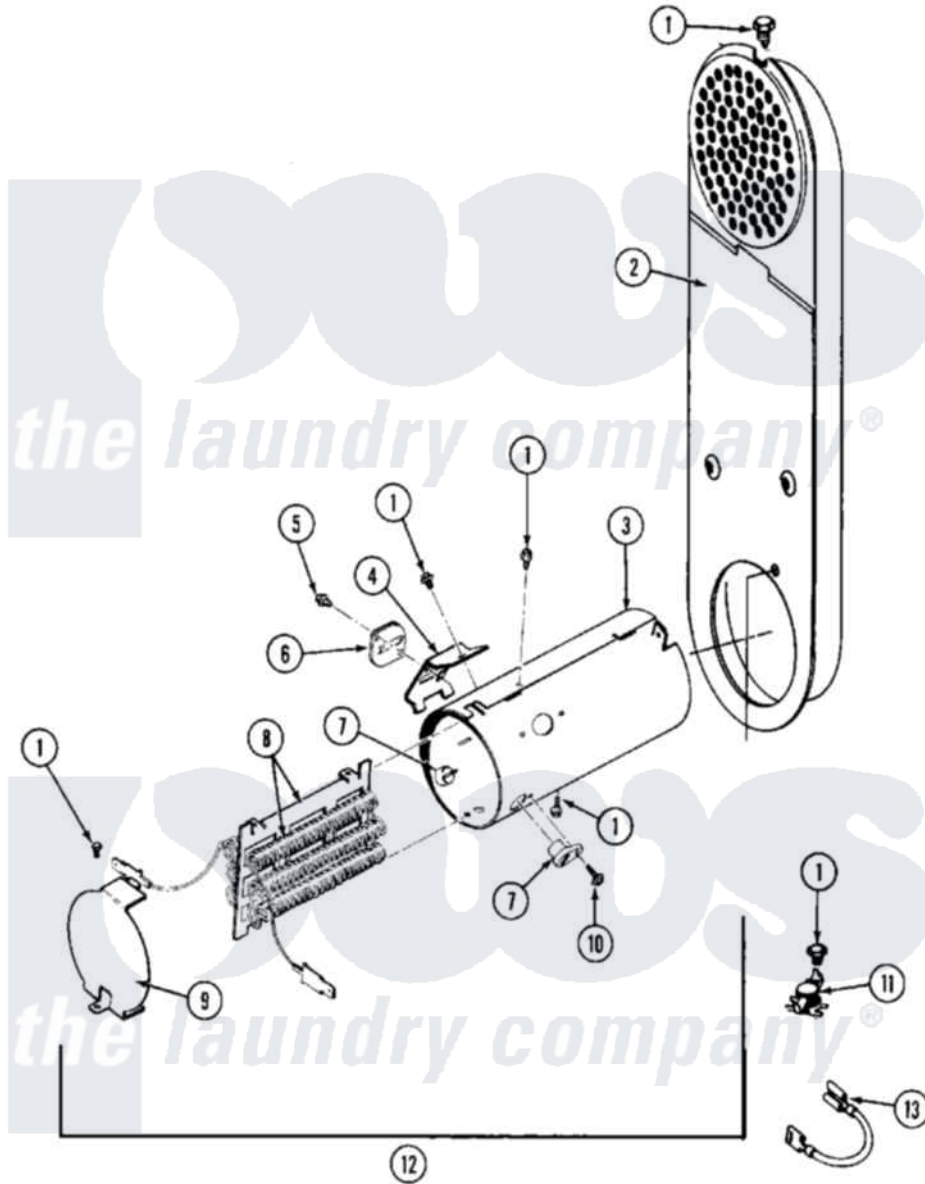

Maytag MDE27CTACW 08 - HEATER (A3 SERIES)

Maytag Residential Maytag MDE27CTACW Dryer Parts Parts Diagram 08 - HEATER (A3 SERIES)
 Click on the part number to view part

Item	Original Part Number	Replaced By	Status	Part Description
001	211294	90767		Screw, 8A X 3/8 HeX Washer Head Tapping
002	308503		Not Available	INLET DUCT ASSEMBLY
"	NLA		Not Available	INLET DUCT ASSY.
003	314995			Enclosure, Heater
004	315346			Bracket, Thermal Fuse
005	NLA		Not Available	SCREW, THERMAL FUSE
006	307473			Fuse, Thermal
007	314998			Insulator, Terminal
008	307185	308614		Heater Sub-Assembly
009	314999			Shield, Radiant
010	NLA		Not Available	SCREW, TERMINAL INSULATOR
011	303396			Thermostat, Hi-Limit
012	307179			Heater Assembly
013	Y307173			Wire, Jumper