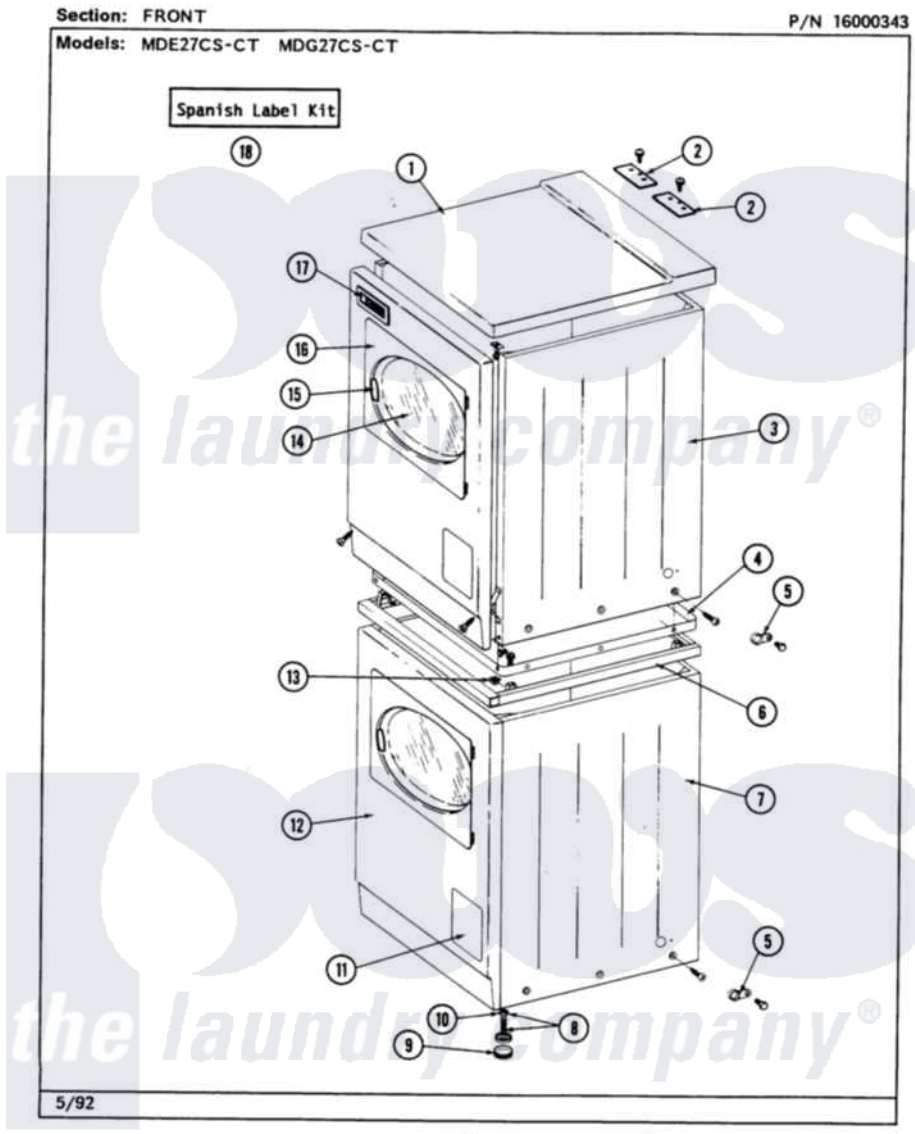

Maytag MDE27CTAEL 01 - FRONT

Maytag Residential Maytag MDE27CTAEL Dryer Parts Parts Diagram 01 - FRONT
 Click on the part number to view part

Item	Original Part Number	Replaced By	Status	Part Description
001	307104			Top Cover Assembly
"	NLA		Not Available	(ALMOND)
002	NLA		Not Available	TOP COVER PLATE
"	Y313559			Screw
003	204445			Screw And Fastener Assembly
"	213007			Xfor Cabinet See Cabinet, Back
"	NLA		Not Available	CABINET, UPPER (WHITE)
004	314663	214354		Screw, Top Cover To Cabnt.
"	Y303361		Not Available	BASE ASSY. (UPPER & LOWER)
005	211168	W10139210		Screw, 8-18 X 5/16
"	910768	M0280301		Tie Electr
006	NLA		Not Available	SPACER ASSY, WHITE
007	307125		Not Available	CABINET, LOWER (WHITE)
"	NLA		Not Available	(ALMOND)
008	Y302699	22003428		Leg, Adjustable

009	210684		Foot, Adjustable Leg
010	210385		Lock Nut For Adjustable Leg
011	NLA	Not Available	PART NOT USED
012	204439		Screw And Fstner Assembly
"	NLA	Not Available	FRONT PANEL-WHITE
013	310933	33002194	Nut, Speed
014	308069	Not Available	DOOR, INNER W/GASKET
015	314939		Handle, Door
"	314974		Handle, Door
016	NLA	Not Available	DOOR ASSY. COMPLETE (WHITE)
017	NLA	Not Available	NAME PLATE
018	NLA	Not Available	SPANISH LABEL KIT