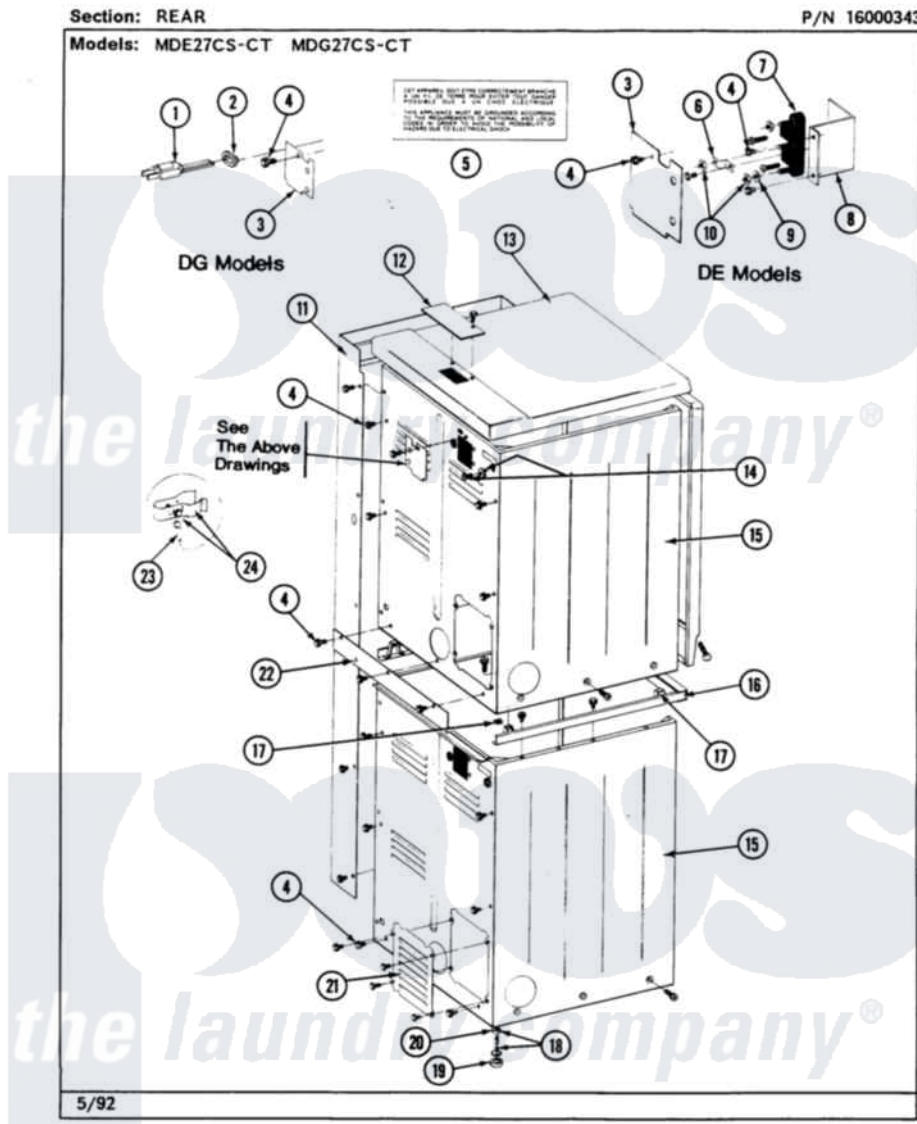

Maytag MDE27CTAEL 02 - REAR

8

Maytag [Residential Maytag MDE27CTAEL Dryer Parts](#) Parts Diagram 02 - REAR
 Click on the part number to view part

Item	Original Part Number	Replaced By	Status	Part Description
001	302521		Not Available	CORD, POWER PART NOT USED-GAS MODELS ONLY
002	211881			Grommet, Cord Part Not Used-Gas Models Only
003	Y312905		Not Available	COVER, TERMINAL
004	Y313561			Screw----NA
005	214519			LABEL, ELECTRICAL INSTR. PART NOT USED-GAS MODELS ONLY
006	Y311423	489483		Screw 10-32 X 1/2
"	Y312184			Strap, Grounding
007	400008			Block, Terminal
"	Y312209	W10001200		Screw
008	Y312904			Bracket, Terminal Block
009	Y311270			Washer, Terminal Block
010	311484	112432		Nut
011	NLA		Not Available	SCREW
012	NLA		Not Available	TOP COVER PLATE

"	Y313559		Screw
013	307104		Top Cover Assembly
"	NLA	Not Available	(ALMOND)
014	NLA	Not Available	SCREW & WASHER ASSY.
015	213007		Xfor Cabinet See Cabinet, Back
"	307125	Not Available	CABINET, LOWER (WHITE)
"	NLA	Not Available	(ALMOND)
"	Y310632	1163839	Screw
016	911050	4312464	Screw
"	NLA	Not Available	SPACER ASSY, WHITE
"	Y310632	1163839	Screw
017	310933	33002194	Nut, Speed
018	Y302699	22003428	Leg, Adjustable
019	210684		Foot, Adjustable Leg
020	210385		Lock Nut For Adjustable Leg
021	211294	90767	Screw, 8A X 3/8 HeX Washer Head Tapping
"	Y312951	Not Available	ACCESS COVER, BACK
"	Y313559		Screw
022	NLA	Not Available	FILLER STRIP
"	Y310632	1163839	Screw
023	311155		Ground Wire And Clamp
024	301548		Clamp, Ground Wire
"	313122		Screw - Baffle To Tumbler