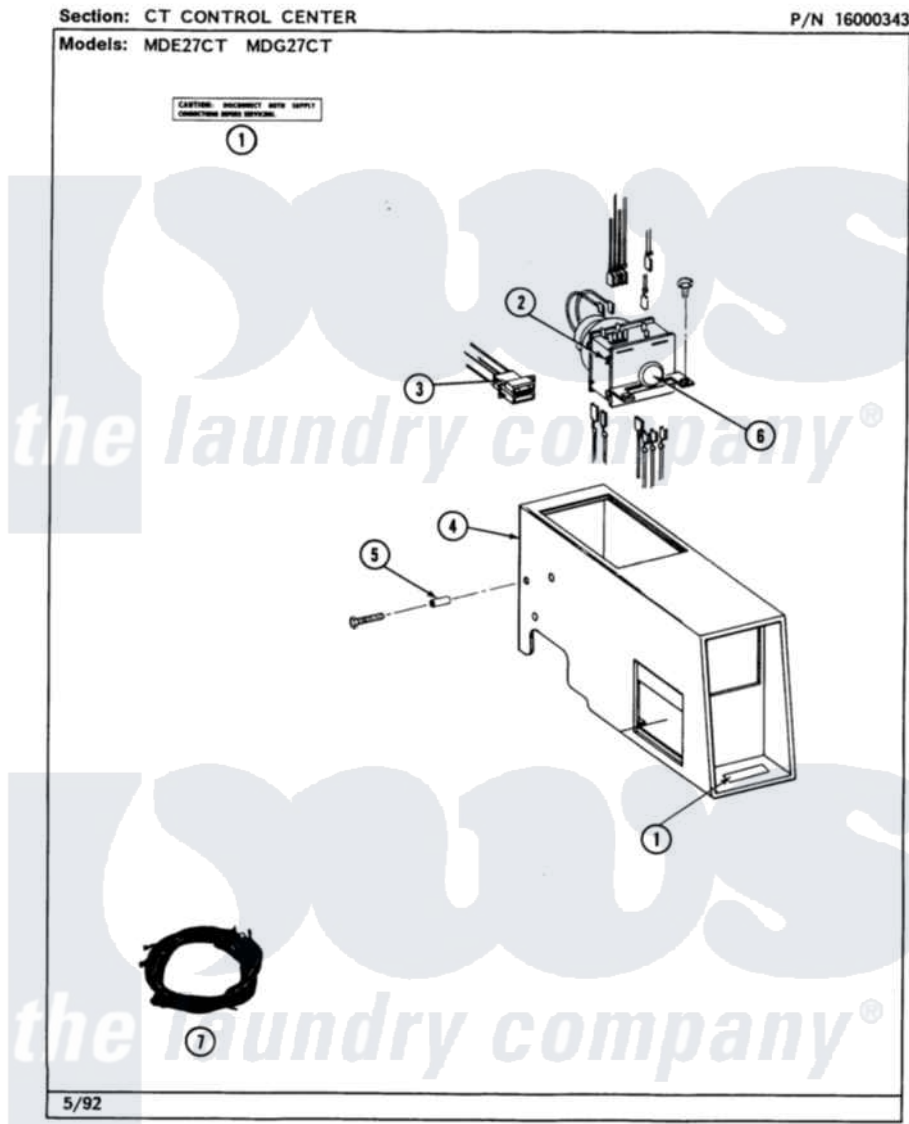

Maytag MDE27CTAEL 04 - CONTROL CENTER

22

Maytag Residential Maytag MDE27CTAEL Dryer Parts Parts Diagram 04 - CONTROL CENTER
 Click on the part number to view part

Item	Original Part Number	Replaced By	Status	Part Description
001	Y313439		Not Available	INSTRUCTION LABEL
002	212276	W10116760		Screw
"	305867		Not Available	(45 MINS. FOR 303799 & 307142)
"	305868		Not Available	No.303799 & 307141 (37 1/2 MINS)
"	307142			Timer With Knob And Pin
"	NLA		Not Available	TIMER MOTOR FOR TIMER W/PROD.
003	NLA		Not Available	HARNES, TICKET CONTROL
004	NLA		Not Available	OUTER CASE-WHITE
005	NLA		Not Available	SPACER, VAULT
"	Y310842	8182296		Screw, Agitator
006	213089			Knob For Timer
"	Y312300			Groov-Pin
007	NLA		Not Available	WIRE HARNESS-UPPER